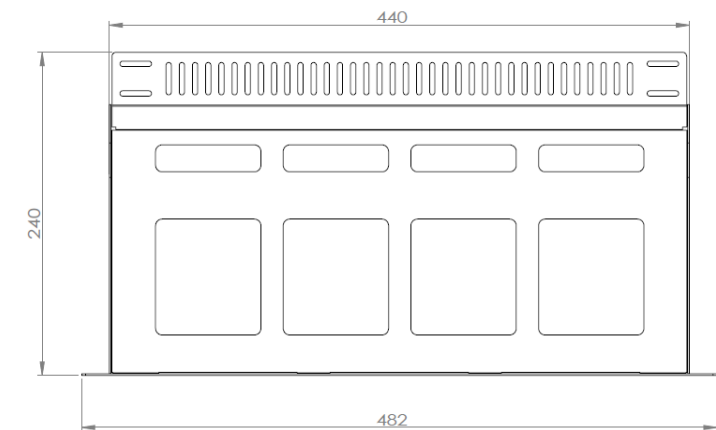

TECHNICAL DRAWINGS

RELATED PRODUCTS AND ACCESSORIES

Product	Part Number		Product Description
	Polarity A/C	Polarity Universal B	
	MP3CA01	MP3CA01U	LGX Module MPO-LC Elite 24FO SM
	MP3CA02	MP3CA02U	LGX Module MPO-LC/APC Elite 24FO SM
	MP3CA03	MP3CA03U	LGX Module MPO-LC Elite 24FO MM 50/125 OM3/4