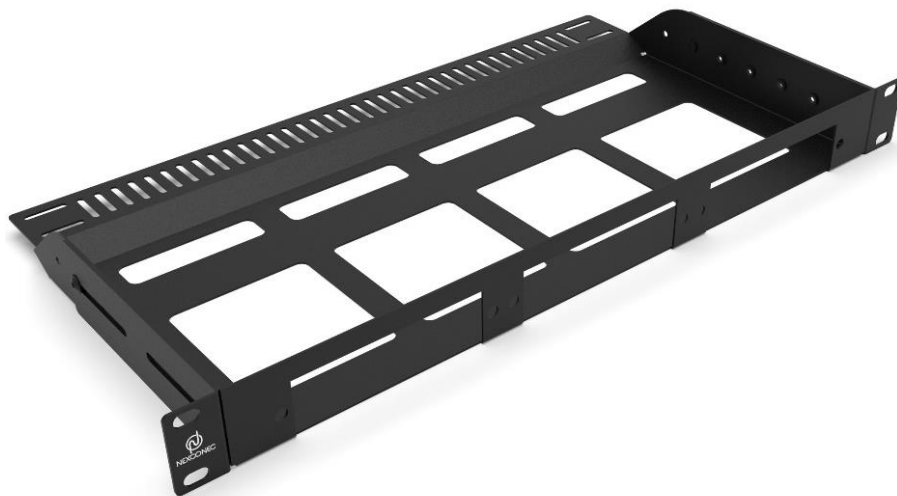

1U 3 SLOTS LGX MODULAR FIXED FRAME - **MP3PP06**

Browse on Mobile

 [Browse on Web](#)

Nexconec high density fixed frame accepts up to 3 LGX Modules or LGX pass-thru adapter plates for a total of 72FO with LC configuration.

Panel is supplied unloaded and the modules and plates are supplied separately.

FEATURES

- ✓ 3 Slots HD in 1U space
- ✓ Up to 72FO in LC
- ✓ Modular with MPO Cassette or Adapter plates
- ✓ RoHS, REACH and SVHC

APPLICATIONS

- ✓ Datacenter & Enterprise network
- ✓ Indoor application
- ✓ Accepts Indoor and Outdoor Pre-terminated cables and MTP trunks and Splicing

SPECIFICATIONS

Mounting Type	Rack 19"
Height Unit	1U
Material	Cold rolled steel
Housing Color	Black
Application	Indoor IP20
Lockable	No
Dimensions (W x D x H in MM)	482 x 240 x 43.50
Net Weight	2KG

DESIGN - HARDWARE

Opening Type	Fixed
Access Type	Front access
Front Cable Management	No
Cable Entry Direction	Rear
Rear Cable Management	Support bar
Slot Type	LGX Modules and LGX Plates
Number of Slots	3
Fiber Capacity	72 in LC