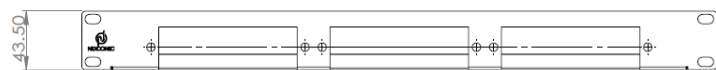

TECHNICAL DRAWINGS

RELATED PRODUCTS AND ACCESSORIES

Product	Part Number		Product Description
	Polarity A/C	Polarity Universal B	
	MP3CA01	MP3CA01U	LGX Module MPO-LC Elite 24FO SM
	MP3CA02	MP3CA02U	LGX Module MPO-LC/APC Elite 24FO SM
	MP3CA03	MP3CA03U	LGX Module MPO-LC Elite 24FO MM 50/125 OM3/4