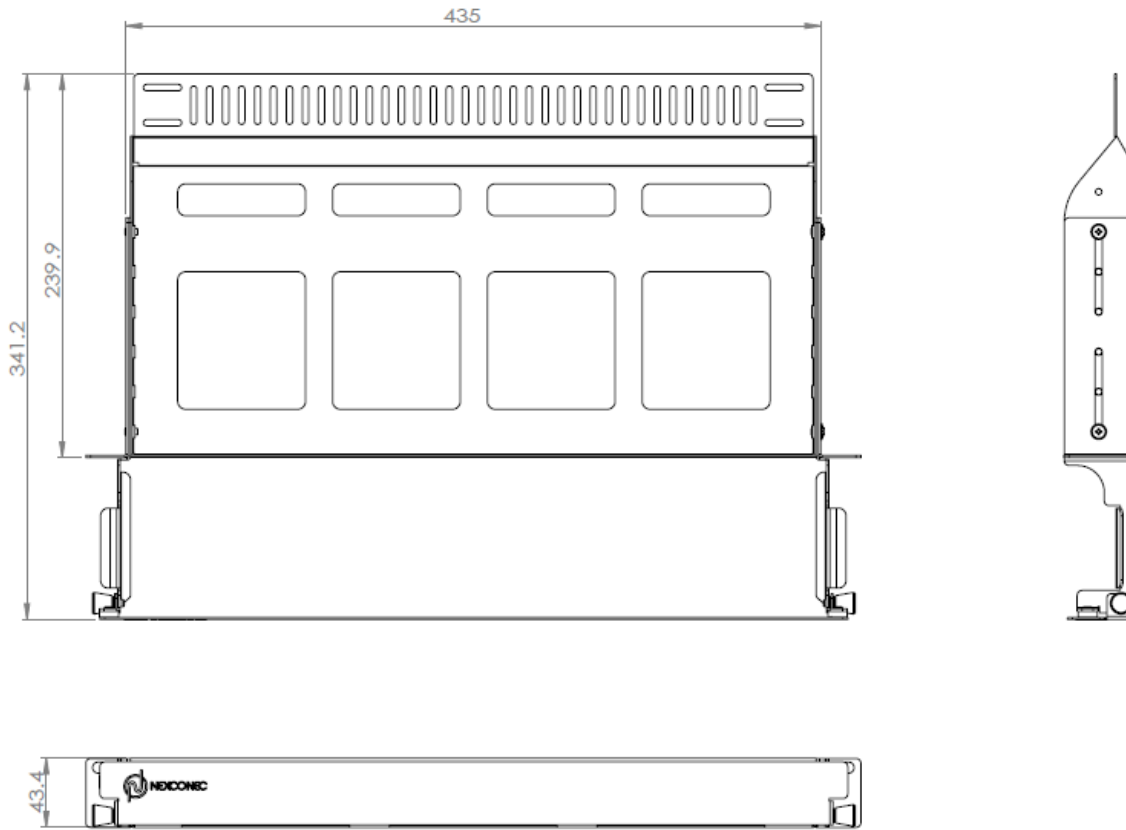

TECHNICAL DRAWINGS

RELATED PRODUCTS AND ACCESSORIES

Product	Part Number		Product Description
	Polarity A/C	Polarity Universal B	
	MP3CA01	MP3CA01U	LGX Module MPO-LC Elite 24FO SM
	MP3CA02	MP3CA02U	LGX Module MPO-LC/APC Elite 24FO SM
	MP3CA03	MP3CA03U	LGX Module MPO-LC Elite 24FO MM 50/125 OM3/4