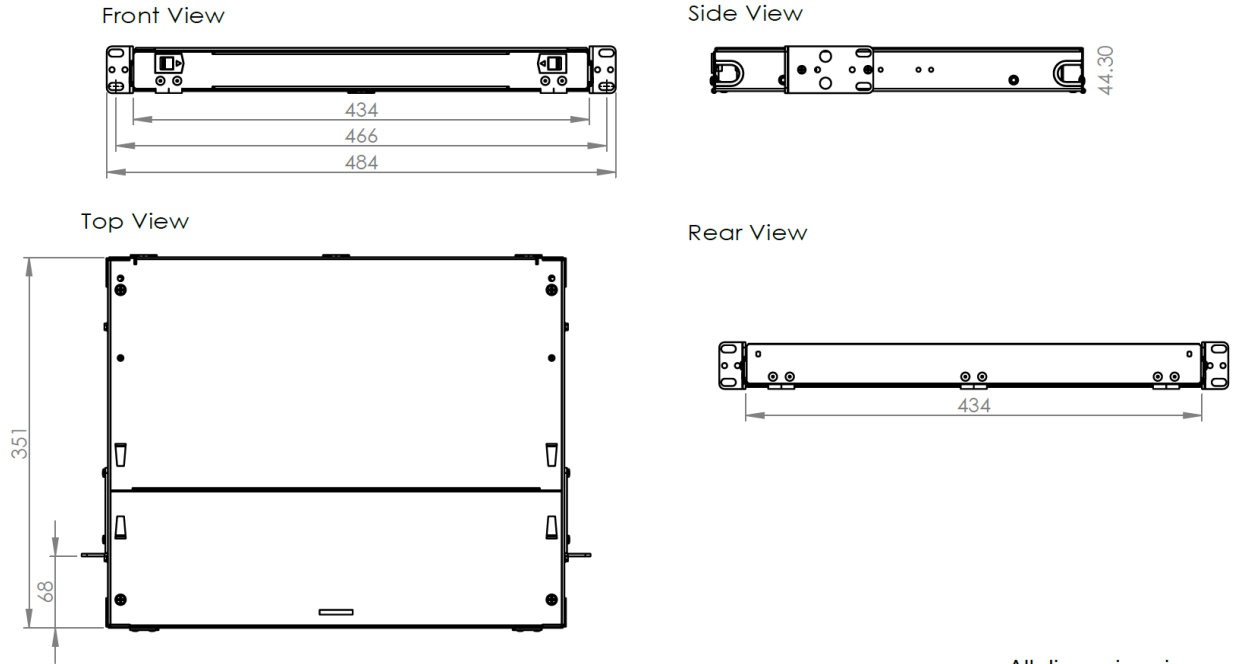

## SPECIFICATIONS

<b>Mounting Type</b>	Rack 19" and optional bracket for 23"
<b>Height Unit</b>	1U
<b>Material</b>	Cold rolled steel
<b>Housing Color</b>	Black
<b>Application</b>	Indoor IP20
<b>Lockable</b>	No
<b>Dimensions (W x D x H in MM)</b>	434 x 351 x 33.30
<b>Net Weight</b>	5.9 kg

## DESIGN - HARDWARE

<b>Opening Type</b>	Sliding tray
<b>Access Type</b>	Front & rear access, Removable top cover
<b>Front Cable Management</b>	Removable hinged drop down door
<b>Cable Entry Direction</b>	Sides
<b>Rear Cable Management</b>	Rear hinged drop-down door
<b>Slot Type</b>	LGX Modules and LGX Plates
<b>Number of Slots</b>	3
<b>Fiber Capacity</b>	72 in LC

## TECHNICAL DRAWINGS

All dimensions in mm