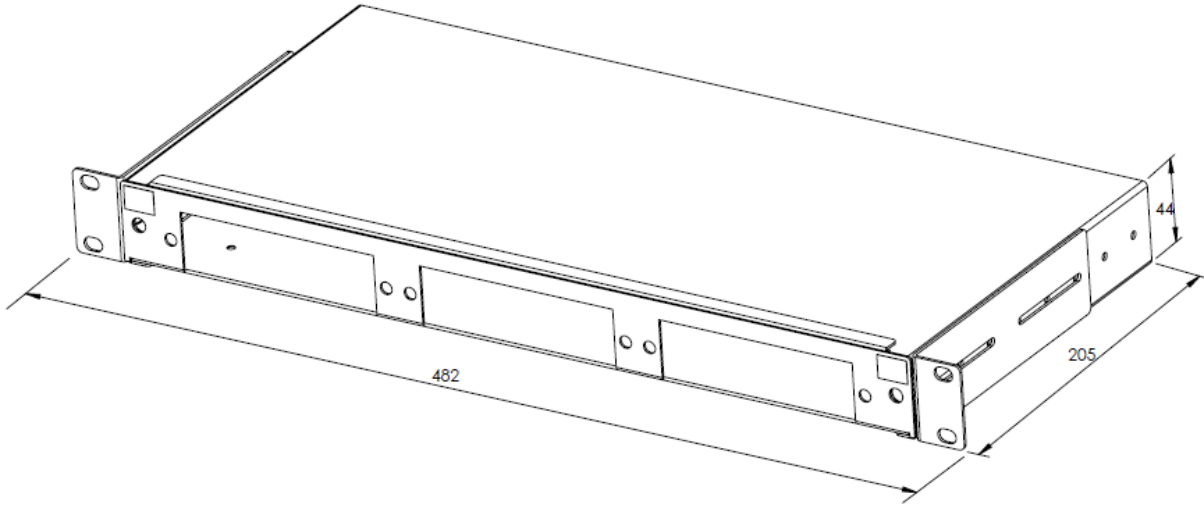

TECHNICAL DRAWINGS

RELATED PRODUCTS AND ACCESSORIES

Product	Part Number		Product Description
	Polarity A/C	Polarity Universal B	
	MP3CA01	MP3CA01U	LGX Module MPO-LC Elite 24FO SM
	MP3CA02	MP3CA02U	LGX Module MPO-LC/APC Elite 24FO SM
	MP3CA03	MP3CA03U	LGX Module MPO-LC Elite 24FO MM 50/125 OM3/4
	MP3CA04	MP3CA04U	LGX Module MPO-SC Elite 12FO SM