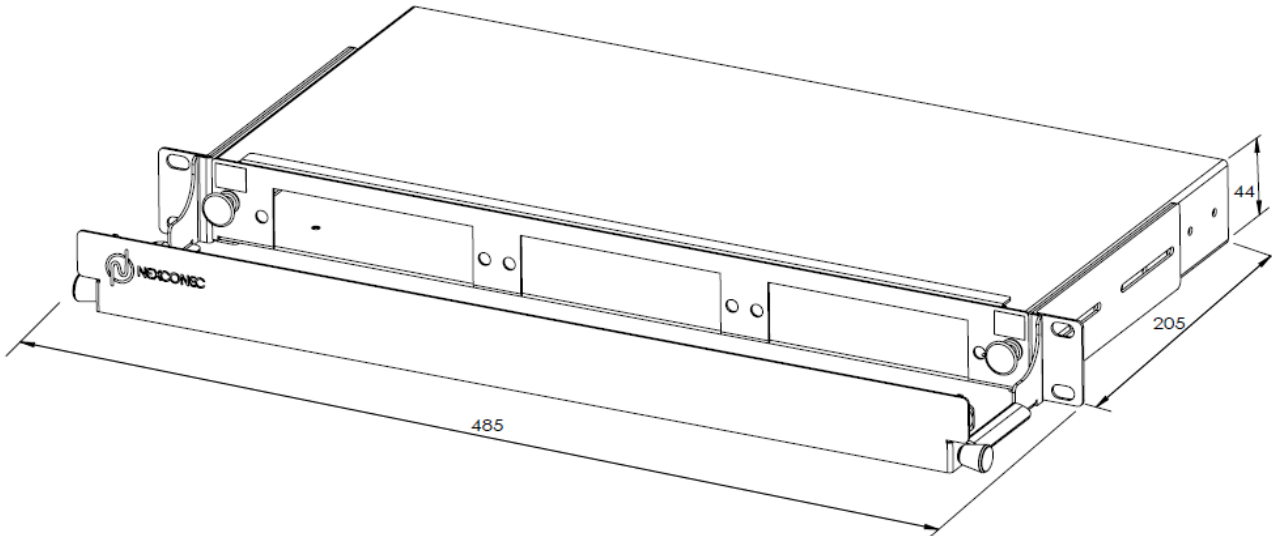

TECHNICAL DRAWINGS

RELATED PRODUCTS AND ACCESSORIES

Product	Part Number		Product Description
	Polarity A/C	Polarity Universal B	
	MP3CA01	MP3CA01U	LGX Module MPO-LC Elite 24FO SM
	MP3CA02	MP3CA02U	LGX Module MPO-LC/APC Elite 24FO SM
	MP3CA03	MP3CA03U	LGX Module MPO-LC Elite 24FO MM 50/125 OM3/4
	MP3CA04	MP3CA04U	LGX Module MPO-SC Elite 12FO SM