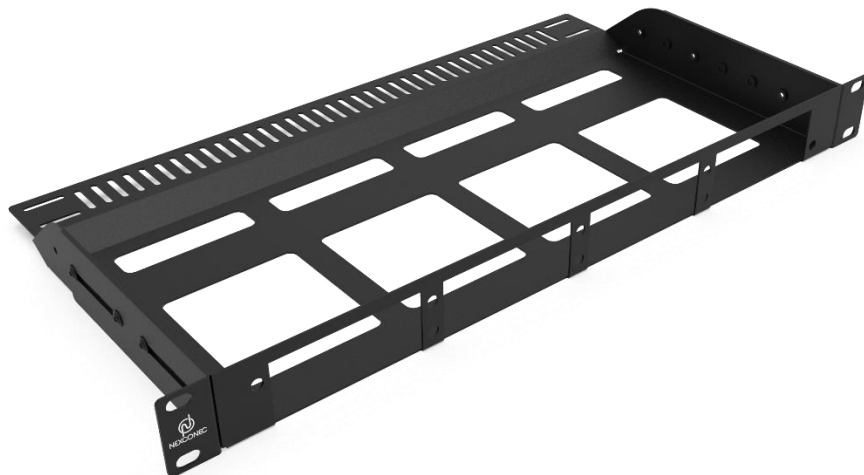

1U 4 SLOTS HD MODULAR FIXED FRAME - **MP4PP01**

Browse on Mobile

 Browse on Web

Nexconec[®] high density fixed frame accepts up to 4 HD Modules or HD pass-thru adapter plates for a total of 96FO with LC configuration.

Panel is supplied unloaded and the modules and plates are supplied separately.

FEATURES

- ✓ 4 Slots HD in 1U space
- ✓ Up to 96FO in LC
- ✓ Modular with MPO Cassette or Adapter plates
- ✓ RoHS, REACH and SVHC

APPLICATIONS

- ✓ Datacenter & Enterprise network
- ✓ Indoor application
- ✓ Accepts Indoor and Outdoor Pre-terminated cables and MTP trunks and Splicing

SPECIFICATIONS

Mounting Type	Rack 19"
Height Unit	1U
Material	Cold rolled steel
Housing Color	Black
Application	Indoor IP20
Lockable	No
Dimensions (W x D x H in MM)	482 x 240 x 43.50
Net Weight	2KG

DESIGN – HARDWARE

Opening Type	Fixed
Access Type	Front access
Front Cable Management	No
Cable Entry Direction	Rear
Rear Cable Management	Support bar
Slot Type	HD Modules and HD Plates
Number of Slots	4
Fiber Capacity	96 in LC