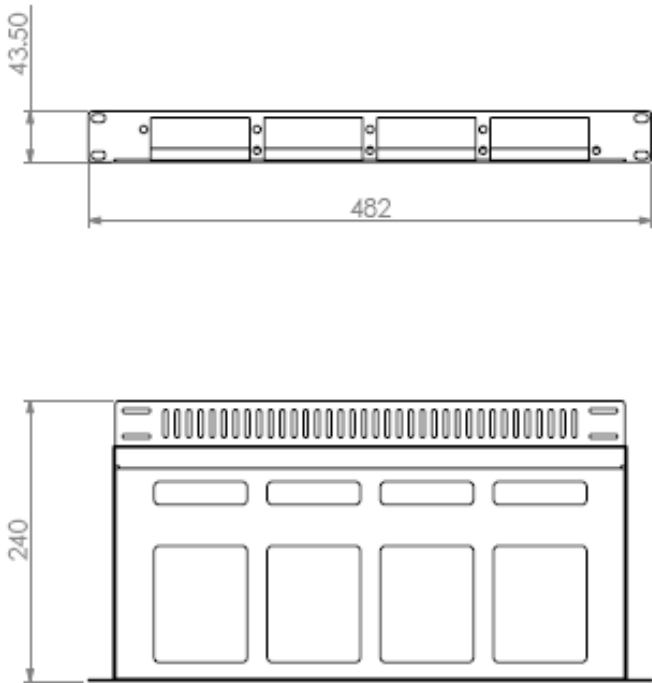

TECHNICAL DRAWINGS

RELATED PRODUCTS AND ACCESSORIES

Product	Part Number		Product Description
	Polarity A/C	Polarity Universal B	
	MP4CA01	MP4CA01U	HD Module MPO-LC Elite 24FO SM
	MP4CA02	MP4CA02U	HD Module MPO-LC/APC Elite 24FO SM
	MP4CA03	MP4CA03U	HD Module MPO-LC Elite 24FO MM 50/125 OM3/4
	MP4CA04	MP4CA04U	HD Module MPO-SC Elite 12FO SM