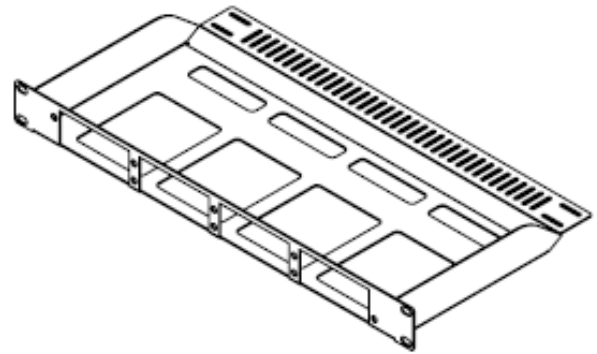

TECHNICAL DRAWINGS

RELATED PRODUCTS AND ACCESSORIES

Product	Part Number		Product Description
	Polarity A/C	Polarity Universal B	
	MP4CA01	MP4CA01U	HD Module MPO-LC Elite 24FO SM
	MP4CA02	MP4CA02U	HD Module MPO-LC/APC Elite 24FO SM
	MP4CA03	MP4CA03U	HD Module MPO-LC Elite 24FO MM 50/125 OM3/4
	MP4CA04	MP4CA04U	HD Module MPO-SC Elite 12FO SM