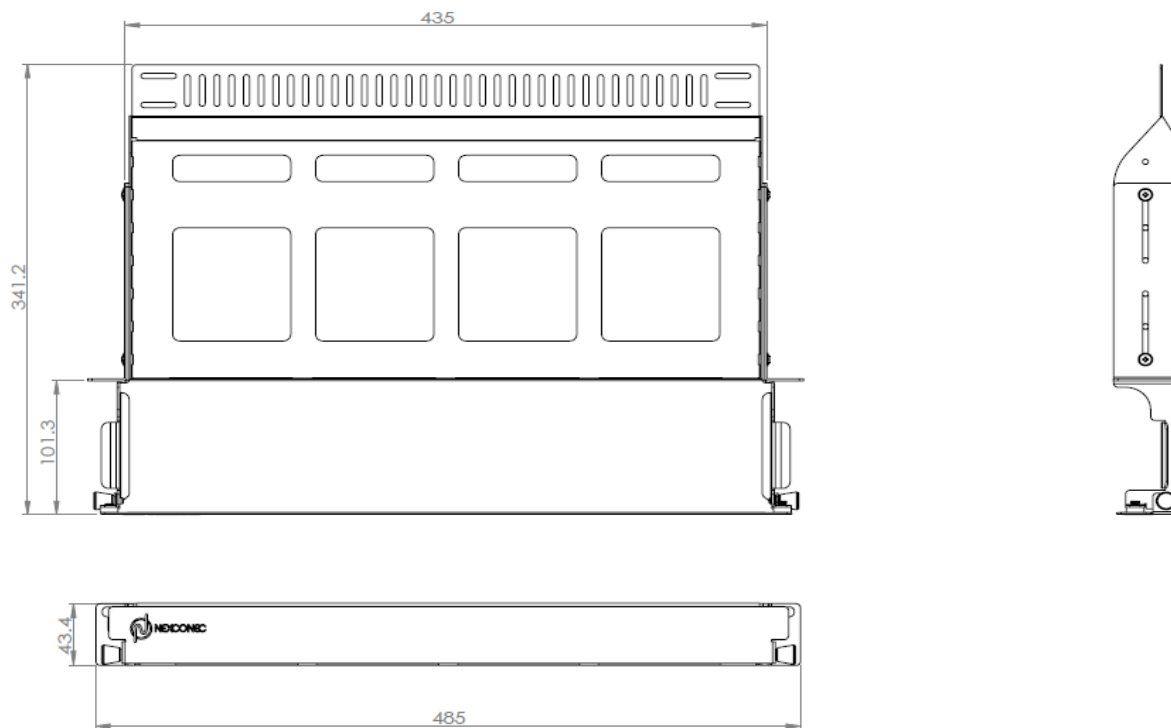

TECHNICAL DRAWINGS

RELATED PRODUCTS AND ACCESSORIES

Product	Part Number		Product Description
	Polarity A/C	Polarity Universal B	
	MP4CA01	MP4CA01U	HD Module MPO-LC Elite 24FO SM
	MP4CA02	MP4CA02U	HD Module MPO-LC/APC Elite 24FO SM
	MP4CA03	MP4CA03U	HD Module MPO-LC Elite 24FO MM 50/125 OM3/4