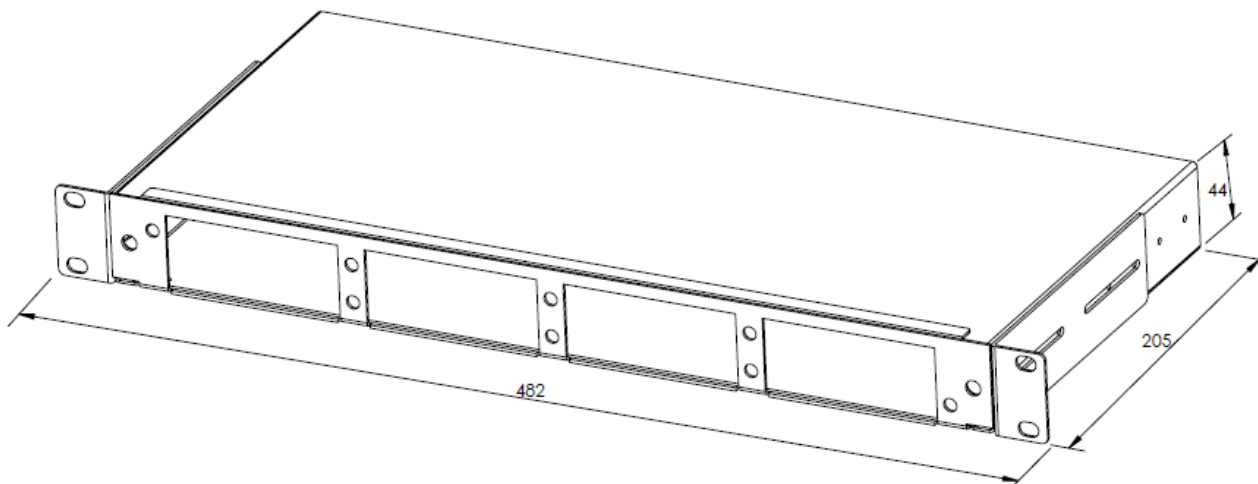

TECHNICAL DRAWINGS

RELATED PRODUCTS AND ACCESSORIES

Product	Part Number		Product Description
	Polarity A/C	Polarity Universal B	
	MP4CA01	MP4CA01U	HD Module MPO-LC Elite 24FO SM
	MP4CA02	MP4CA02U	HD Module MPO-LC/APC Elite 24FO SM
	MP4CA03	MP4CA03U	HD Module MPO-LC Elite 24FO MM 50/125 OM3/4
	MP4CA04	MP4CA04U	HD Module MPO-SC Elite 12FO SM
	MP4CA05	MP4CA05U	HD Module MPO-SC/APC Elite 12FO SM