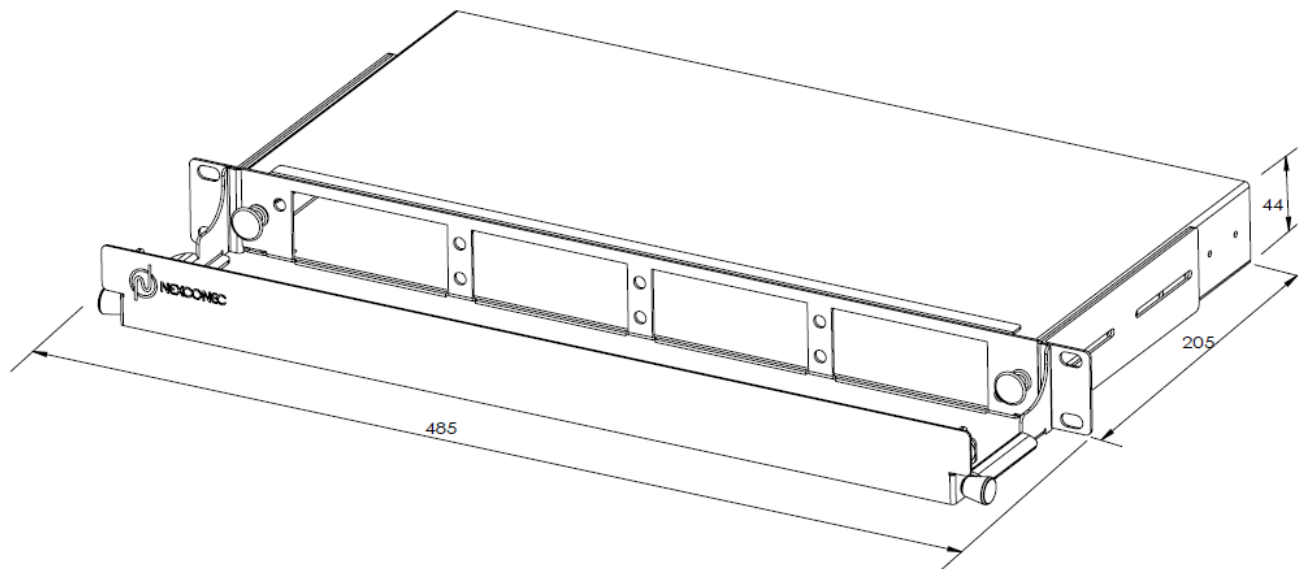

TECHNICAL DRAWINGS

RELATED PRODUCTS AND ACCESSORIES

Product	Part Number		Product Description
	Polarity A/C	Polarity Universal B	
	MP4CA01	MP4CA01U	HD Module MPO-LC Elite 24FO SM
	MP4CA02	MP4CA02U	HD Module MPO-LC/APC Elite 24FO SM
	MP4CA03	MP4CA03U	HD Module MPO-LC Elite 24FO MM 50/125 OM3/4
	MP4CA04	MP4CA04U	HD Module MPO-SC Elite 12FO SM
	MP4CA05	MP4CA05U	HD Module MPO-SC/APC Elite 12FO SM