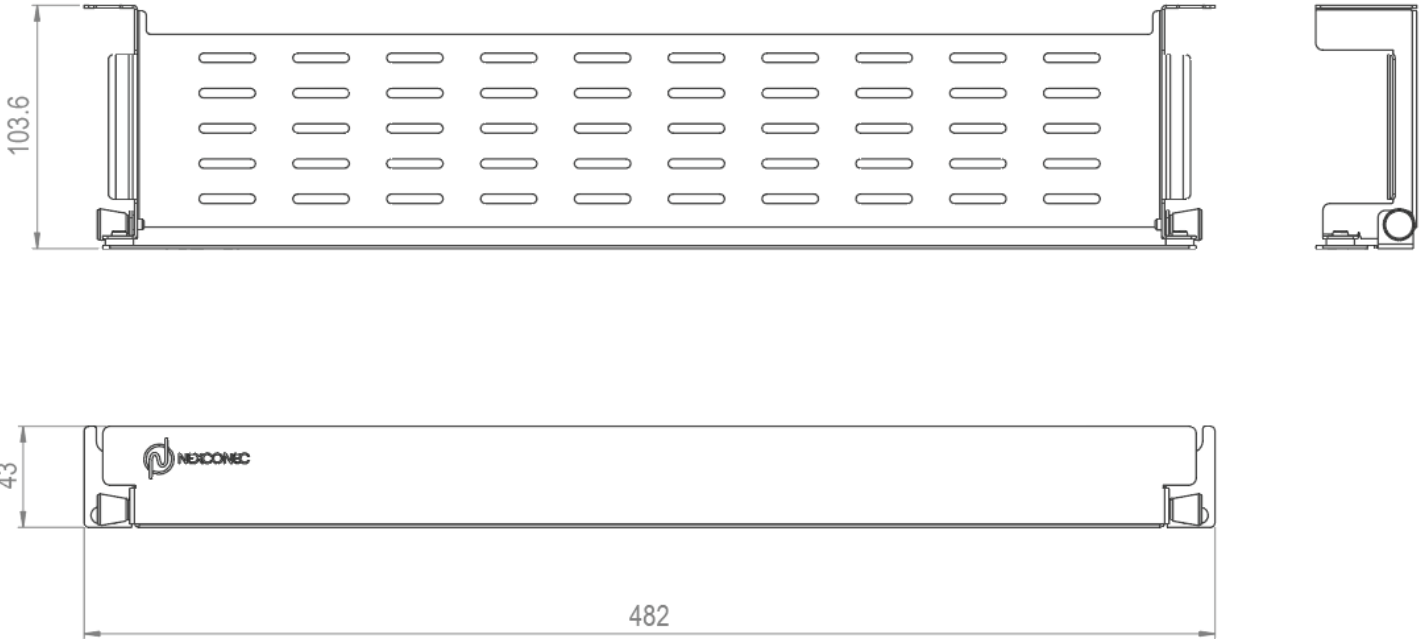

TECHNICAL DRAWING