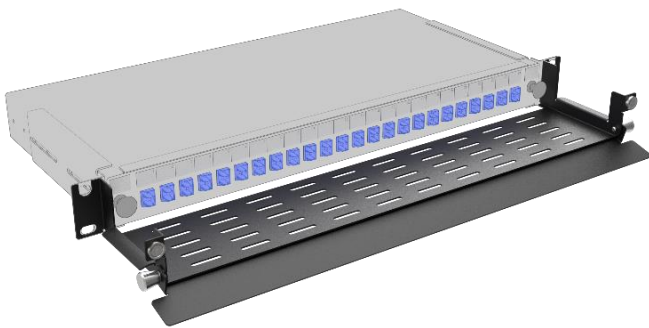

PICTURES

Pictures shown below 1U Front Manager precisely fits with sliding panel and mounted into a 19" rack.