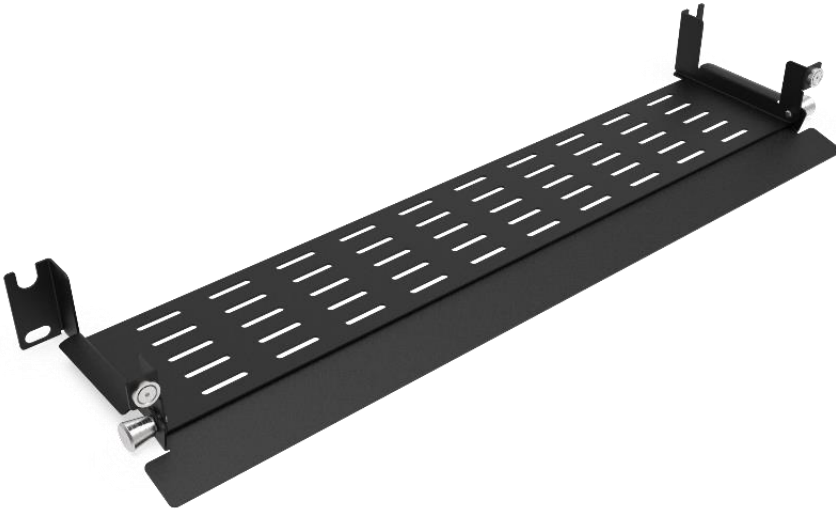

## 1U RETROFIT FRONT MANAGER – FM-SPP

Browse on Mobile

 [Browse on Web](#)

The NEXCONEC<sup>®</sup> 1U Retrofit Front Manager is a comprehensive accessory add-on solution meticulously designed for efficient cable management. This universal 19" front manager seamlessly fits with all 1U fixed frames or sliding panels and mounts in the same unit space without consuming extra rack space. Intelligently functioning as an integral component in streamlining and organizing cables.

### FEATURES

- ✓ Standard 19" Rack mounting type
- ✓ Universal fit to Fixed/Sliding Panels
- ✓ Helps maintain the cable management efficiency
- ✓ Quick and easy installation
- ✓ RoHS, REACH and SVHC

## SPECIFICATIONS

Parameters	Value
Product Type	1U Retrofit Front Manager
Mounting Type	Rack 19"
Access Type	Front access
Front Cable Management	Removable hinged drop-down door
Cable Entry Direction	Side Finger Management
Height Unit	1U
Compatibility	Fits with 1U Fixed/Sliding Panels
Dimensions (W x D x H in MM)	482 x 103.6 x 43 mm
Material	Cold rolled steel
Housing Color	Black
Lockable	No
Net Weight	0.6 Kg

## ORDER INFORMATION

Product	Part Number	Product Description
	<b>FM-SPP</b>	Universal 1U 19" Front Manager for Fixed/Sliding Panels