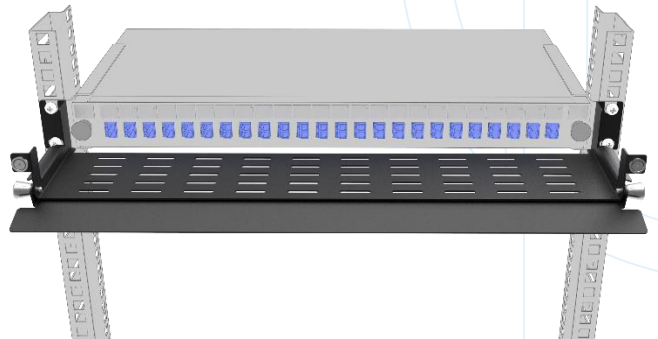

PICTURES

Pictures shown below 1U Front Manager precisely fits with sliding panel and mounted into a 19" rack.