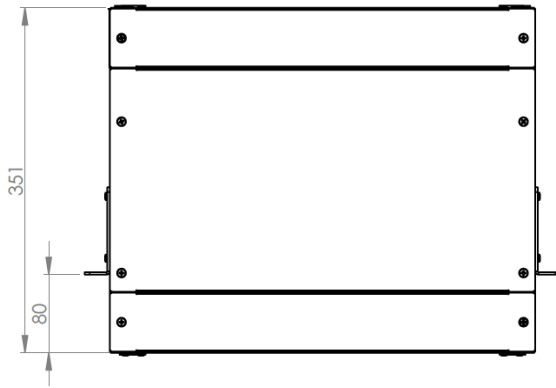

TECHNICAL DRAWINGS

Top View

Rear View

All dimensions in mm

RELATED PRODUCTS AND ACCESSORIES

Product	Part Number		Product Description
	Polarity A/C	Polarity Universal B	
	MP3CA01	MP3CA01U	LGX Module MPO-LC Elite 24FO SM
	MP3CA02	MP3CA02U	LGX Module MPO-LC/APC Elite 24FO SM
	MP3CA03	MP3CA03U	LGX Module MPO-LC Elite 24FO MM 50/125 OM3/4