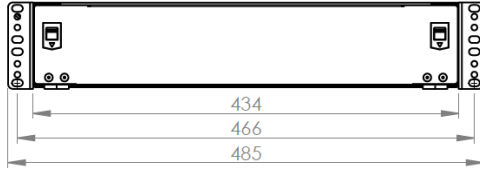

TECHNICAL DRAWINGS

Front View