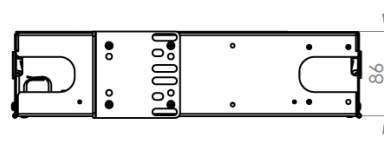

SPECIFICATIONS

Mounting Type	Rack 19" and optional bracket for 23"
Height Unit	2U
Material	Cold rolled steel
Housing Color	Black
Application	Indoor IP20
Lockable	No
Dimensions (W x D x H in MM)	434 x 351 x 86
Net Weight	7.5 Kg

DESIGN - HARDWARE

Opening Type	Slide-out tray with spring loaded stop latch
Access Type	Front & rear access, Removable top cover
Front Cable Management	Hinged front removable door
Cable Entry Direction	Sides
Rear Cable Management	Hinged rear removable door
Slot Type	LGX Modules and LGX Plates
Number of Slots	6
Fiber Capacity	144 in LC

ORDER INFORMATION

Product	Part Number	Product Description
	MP3PP02	2U Rack Mount Enclosure 6 slots LGX, Unloaded

TECHNICAL DRAWINGS

Front View

Side View

Top View

Rear View

All dimensions in mm

RELATED PRODUCTS AND ACCESSORIES

Product	Part Number		Product Description
	Polarity A/C	Polarity Universal B	
	MP3CA01	MP3CA01U	LGX Module MPO-LC Elite 24FO SM
	MP3CA02	MP3CA02U	LGX Module MPO-LC/APC Elite 24FO SM
	MP3CA03	MP3CA03U	LGX Module MPO-LC Elite 24FO MM 50/125 OM3/4