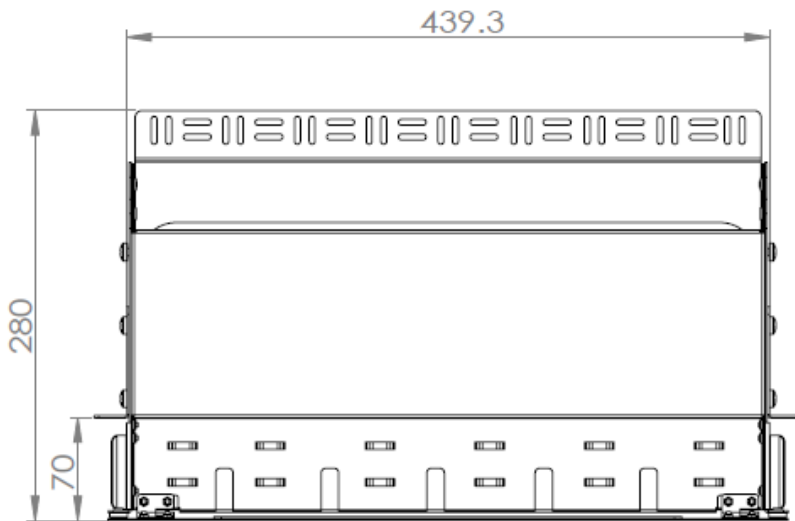

ORDER INFORMATION

Product	Part Number	Product Description
	HD3	3U 12 Slots HD Modular Fixed Frame (Including Front Management)

TECHNICAL DRAWINGS