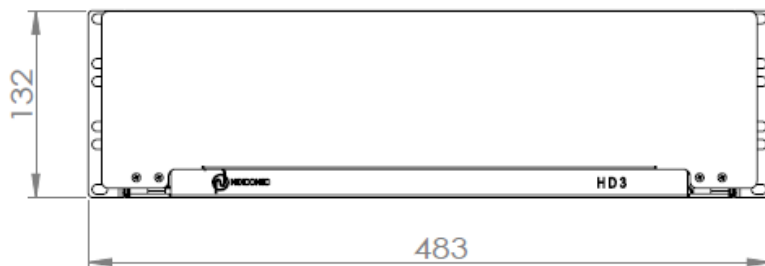

ORDER INFORMATION

Product	Part Number	Product Description
	HD3	3U 12 Slots HD Modular Fixed Frame (Including Front Management)

TECHNICAL DRAWINGS