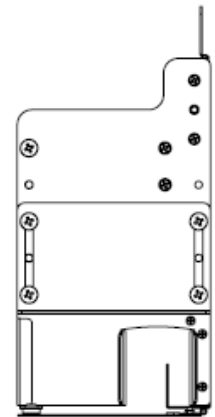

ORDER INFORMATION

Product	Part Number	Product Description
	HD3	3U 12 Slots HD Modular Fixed Frame (Including Front Management)

TECHNICAL DRAWINGS