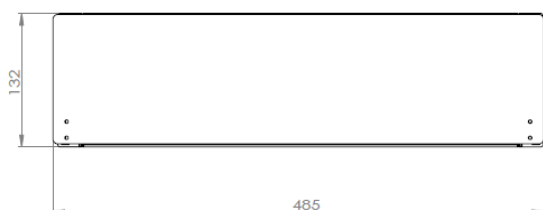

TECHNICAL DRAWINGS

RELATED PRODUCTS AND ACCESSORIES

Product	Part Number		Product Description
	Polarity A/C	Polarity Universal B	
	MP3CA01	MP3CA01U	LGX Module MPO-LC Elite 24FO SM
	MP3CA02	MP3CA02U	LGX Module MPO-LC/APC Elite 24FO SM
	MP3CA03	MP3CA03U	LGX Module MPO-LC Elite 24FO MM 50/125 OM3/4