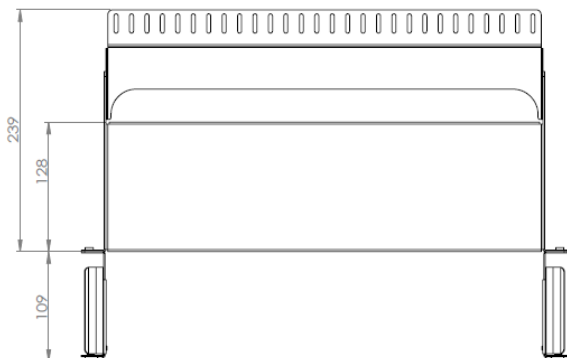

TECHNICAL DRAWINGS

RELATED PRODUCTS AND ACCESSORIES

Product	Part Number		Product Description
	Polarity A/C	Polarity Universal B	
	MP3CA01	MP3CA01U	LGX Module MPO-LC Elite 24FO SM
	MP3CA02	MP3CA02U	LGX Module MPO-LC/APC Elite 24FO SM
	MP3CA03	MP3CA03U	LGX Module MPO-LC Elite 24FO MM 50/125 OM3/4