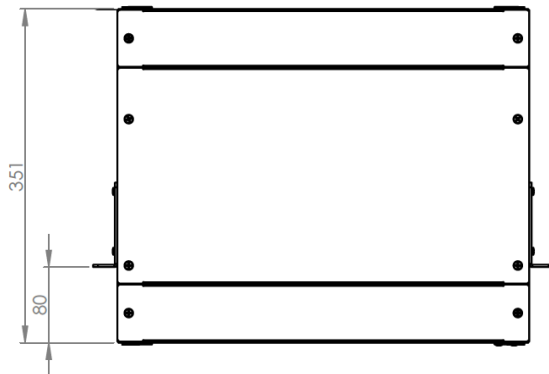

TECHNICAL DRAWINGS

Top View

All dimensions in mm

RELATED PRODUCTS AND ACCESSORIES

Product	Part Number		Product Description
	Polarity A/C	Polarity Universal B	
	MP3CA01	MP3CA01U	LGX Module MPO-LC Elite 24FO SM
	MP3CA02	MP3CA02U	LGX Module MPO-LC/APC Elite 24FO SM
	MP3CA03	MP3CA03U	LGX Module MPO-LC Elite 24FO MM 50/125 OM3/4