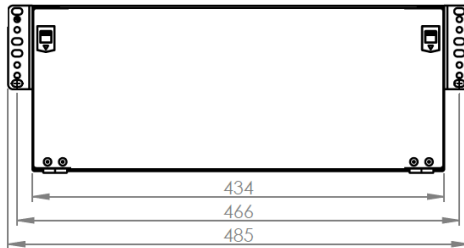

TECHNICAL DRAWINGS

Front View