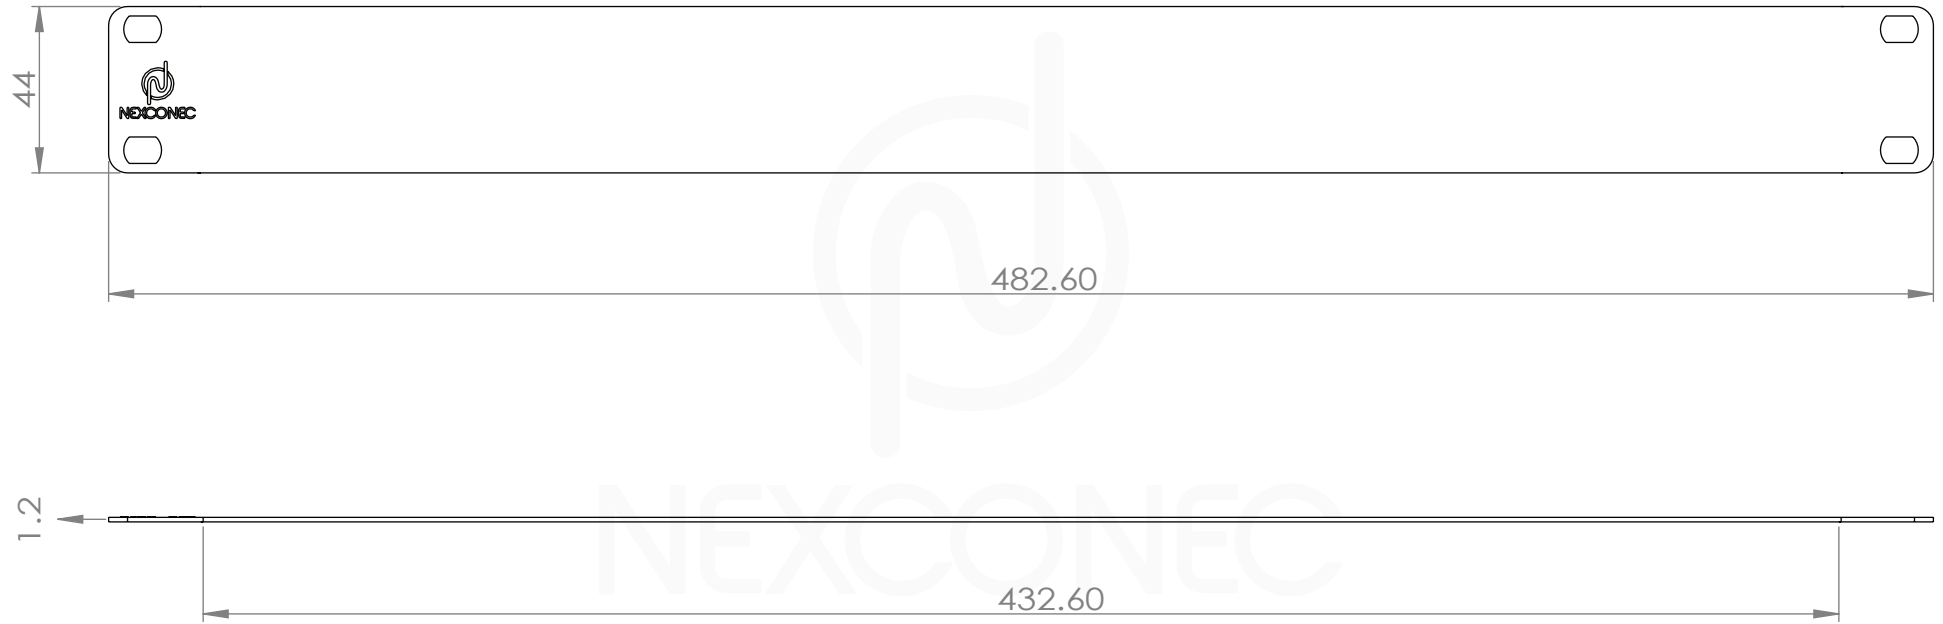

1U BLANK PLATE

2U BLANK PLATE

NEXCONEC