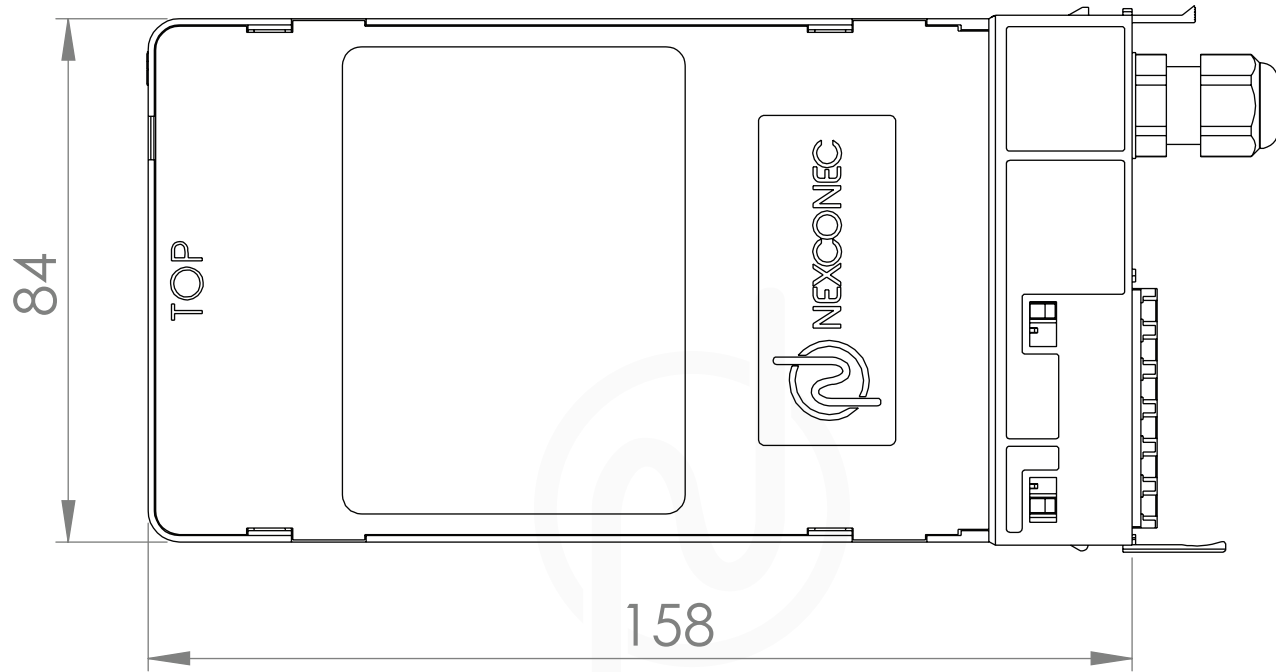

12FO LC (FRONT PATCH) SPLICE MODULE

12FO LC (REAR PATCH) SPLICE MODULE