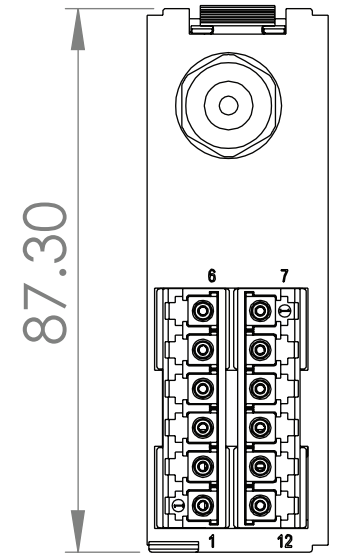

12FO LC (FRONT PATCH) SPLICE MODULE

12FO LC (REAR PATCH) SPLICE MODULE