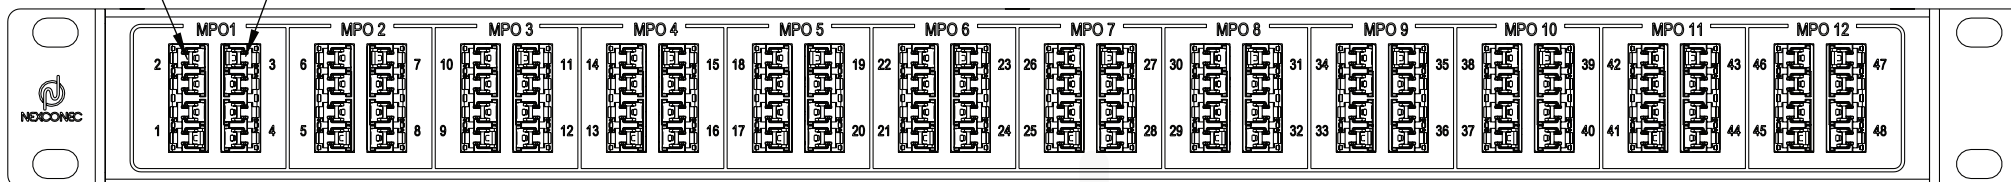

1U 96FO TRANSITION QSFP BREAKOUT PANEL

FIBER MAPPING

FRONT VIEW

keyway left

keyway right

REAR VIEW

All MPO Adaptor Key Up

MPO 1				MPO 2				MPO 3				MPO 4				MPO 5				MPO 6			
2	Pink	4	Green	6	Pink	8	Green	10	Pink	12	Green	14	Pink	16	Green	18	Pink	20	Green	22	Pink	24	Green
	Orange		Purple		Orange		Purple		Orange		Purple		Orange		Purple		Orange		Purple		Orange		Purple
1	Aqua	3	Brown	5	Aqua	7	Brown	9	Aqua	11	Brown	13	Aqua	15	Brown	17	Aqua	19	Brown	21	Aqua	23	Brown
	Blue		Yellow		Blue		Yellow		Blue		Yellow		Blue		Yellow		Blue		Yellow		Blue		Yellow
MPO 7				MPO 8				MPO 9				MPO 10				MPO 11				MPO 12			
26	Pink	28	Green	30	Pink	32	Green	34	Pink	36	Green	38	Pink	40	Green	42	Pink	44	Green	46	Pink	48	Green
	Orange		Purple		Orange		Purple		Orange		Purple		Orange		Purple		Orange		Purple		Orange		Purple
25	Aqua	27	Brown	29	Aqua	31	Brown	33	Aqua	35	Brown	37	Aqua	39	Brown	41	Aqua	43	Brown	45	Aqua	47	Brown
	Blue		Yellow		Blue		Yellow		Blue		Yellow		Blue		Yellow		Blue		Yellow		Blue		Yellow