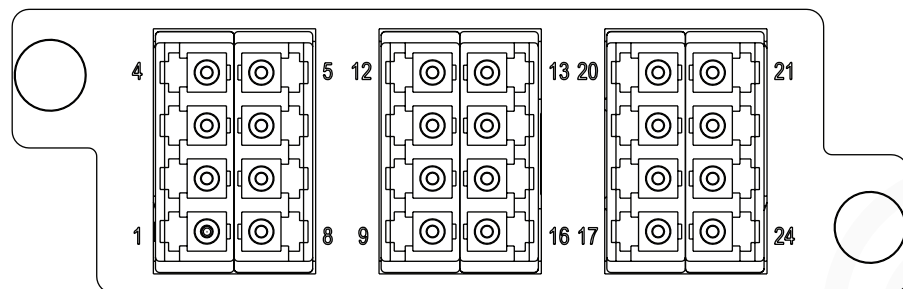

24LC HD CASSETTE 1x24FO MTP®/MPO

FIBER MAPPING

FRONT VIEW

Adaptors Keyway Left

REAR VIEW

Keyway Up - Keyway Down MTP®/MPO Adaptor
Keyway right outside cassette

4	Orange/T	Green	White/T	Red	Purple/T	Pink	21
	Orange	Green/T	White	Red/T	Purple	Pink/T	
	Blue/T	Brown	Grey/T	Black	Yellow/T	Aqua	
1	Blue	Brown/T	Grey	Black/T	Yellow	Aqua/T	24
MTP®/MPO							

24FO LC INTERNAL FANOUT

FIBER MAPPING