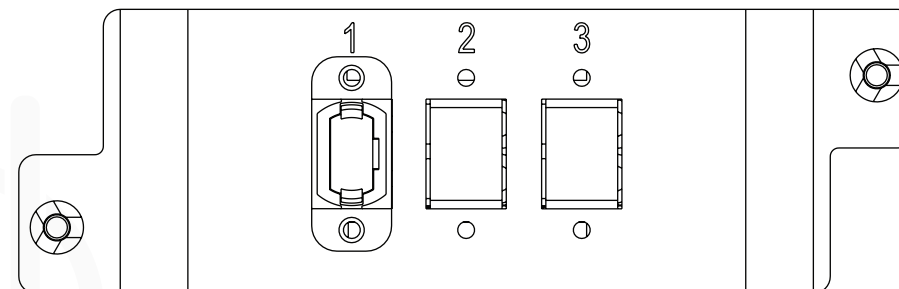

24LC HD CASSETTE 1x24FO MTP®/MPO

FIBER MAPPING

FRONT VIEW

Adaptors Keyway Left

REAR VIEW

Keyway Up - Keyway Down MTP®/MPO Adaptor
Keyway right outside cassette

4	Orange/T	Green	White/T	Red	Purple/T	Pink	21
	Orange	Green/T	White	Red/T	Purple	Pink/T	
	Blue/T	Brown	Grey/T	Black	Yellow/T	Aqua	
1	Blue	Brown/T	Grey	Black/T	Yellow	Aqua/T	24
MTP®/MPO							

24FO LC INTERNAL FANOUT

FIBER MAPPING