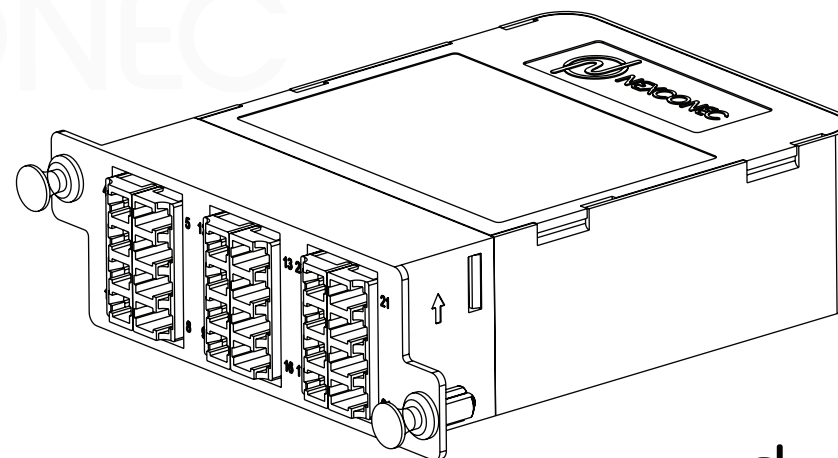

24LC HD CASSETTE 1x24FO MTP®/MPO

FIBER MAPPING

FRONT VIEW

Adaptors Keyway Left

REAR VIEW

Keyway Up - Keyway Down MTP®/MPO Adaptor
Keyway right outside cassette

4	Orange/T	Green	White/T	Red	Purple/T	Pink	21
	Orange	Green/T	White	Red/T	Purple	Pink/T	
	Blue/T	Brown	Grey/T	Black	Yellow/T	Aqua	
1	Blue	Brown/T	Grey	Black/T	Yellow	Aqua/T	24
MTP®/MPO							