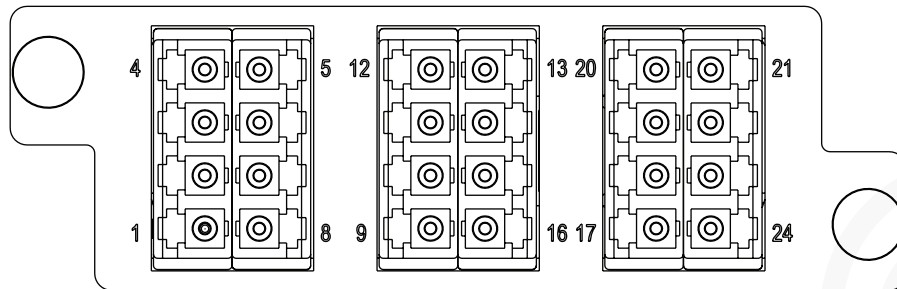

24LC HD CASSETTE 2x12FO MTP/MPO - Polarity A/C

FIBER MAPPING

FRONT VIEW

REAR VIEW

Adaptors Keyway Left

Keyway Up - Keyway Down MTP/MPO Adaptor
Keyway right outside cassette

4	Brown	Grey	Aqua	Blue	Black	Yellow	21
	Green	White	Pink	Orange	Red	Purple	
	Orange	Red	Purple	Green	White	Pink	
1	Blue	Black	Yellow	Brown	Grey	Aqua	24
MTP/MPO 1				MTP/MPO 2			

12FO LC INTERNAL FANOUT

FIBER MAPPING

Blue
Orange
Green
Brown
Grey
White
Red
Black
Yellow
Purple
Pink
Aqua