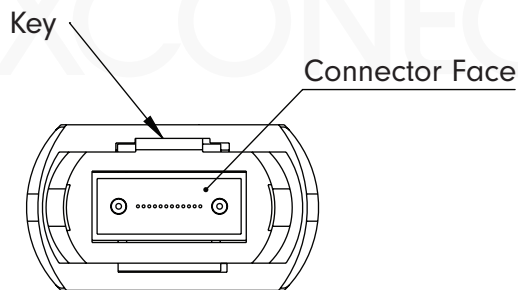

12FO LC INTERNAL FANOUT

FIBER MAPPING

Blue
Orange
Green
Brown
Grey
White
Red
Black
Yellow
Purple
Pink
Aqua