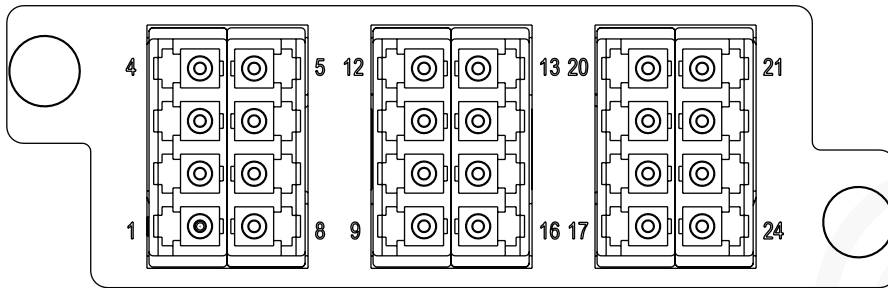

24LC HD QSFP CASSETTE 3x8FO MTP/MPO

FIBER MAPPING

FRONT VIEW

Adaptors Keyway Left and Right

REAR VIEW

Keyway Up - Keyway Down Adaptors
Keyway right outside cassette

4	Pink	Green	Pink	Green	Pink	Green	21
	Orange	Purple	Orange	Purple	Orange	Purple	
	Aqua	Brown	Aqua	Brown	Aqua	Brown	
1	Blue	Yellow	Blue	Yellow	Blue	Yellow	24
	MTP/MPO 1		MTP/MPO 2		MTP/MPO 3		