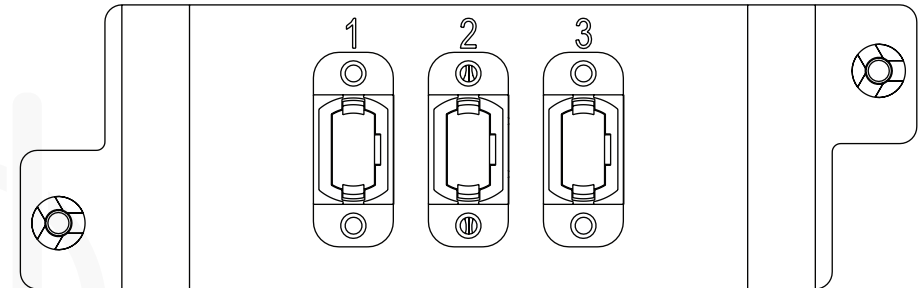

24LC HD QSFP CASSETTE 3x8FO MTP/MPO

FIBER MAPPING

FRONT VIEW

Adaptors Keyway Left and Right

REAR VIEW

Keyway Up - Keyway Down Adaptors
Keyway right outside cassette

4	Pink	Green	Pink	Green	Pink	Green	21
	Orange	Purple	Orange	Purple	Orange	Purple	
	Aqua	Brown	Aqua	Brown	Aqua	Brown	
1	Blue	Yellow	Blue	Yellow	Blue	Yellow	24
	MTP/MPO 1		MTP/MPO 2		MTP/MPO 3		

8FO LC INTERNAL FANOUT

FIBER MAPPING

Blue
Orange
Green
Brown
Not Used
Not Used
Not Used
Not Used
Yellow
Purple
Pink
Aqua