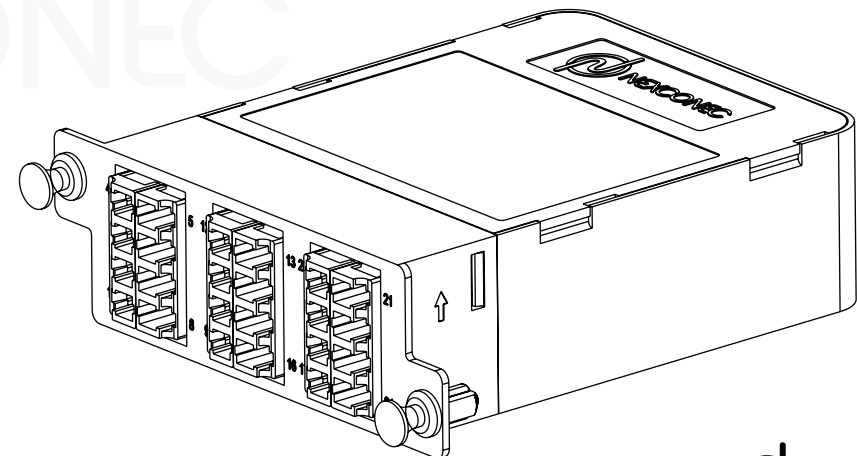

24LC HD QSFP CASSETTE 3x8FO MTP/MPO

FIBER MAPPING

FRONT VIEW

Adaptors Keyway Left and Right

REAR VIEW

Keyway Up - Keyway Down Adaptors
Keyway right outside cassette

4	Pink	Green	Pink	Green	Pink	Green	21
	Orange	Purple	Orange	Purple	Orange	Purple	
	Aqua	Brown	Aqua	Brown	Aqua	Brown	
1	Blue	Yellow	Blue	Yellow	Blue	Yellow	24
	MTP/MPO 1		MTP/MPO 2		MTP/MPO 3		