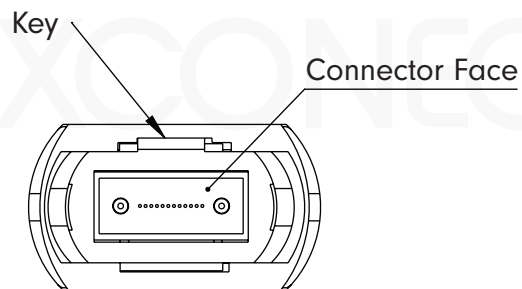

8FO LC INTERNAL FANOUT

FIBER MAPPING

Blue
Orange
Green
Brown
Not Used
Not Used
Not Used
Not Used
Yellow
Purple
Pink
Aqua