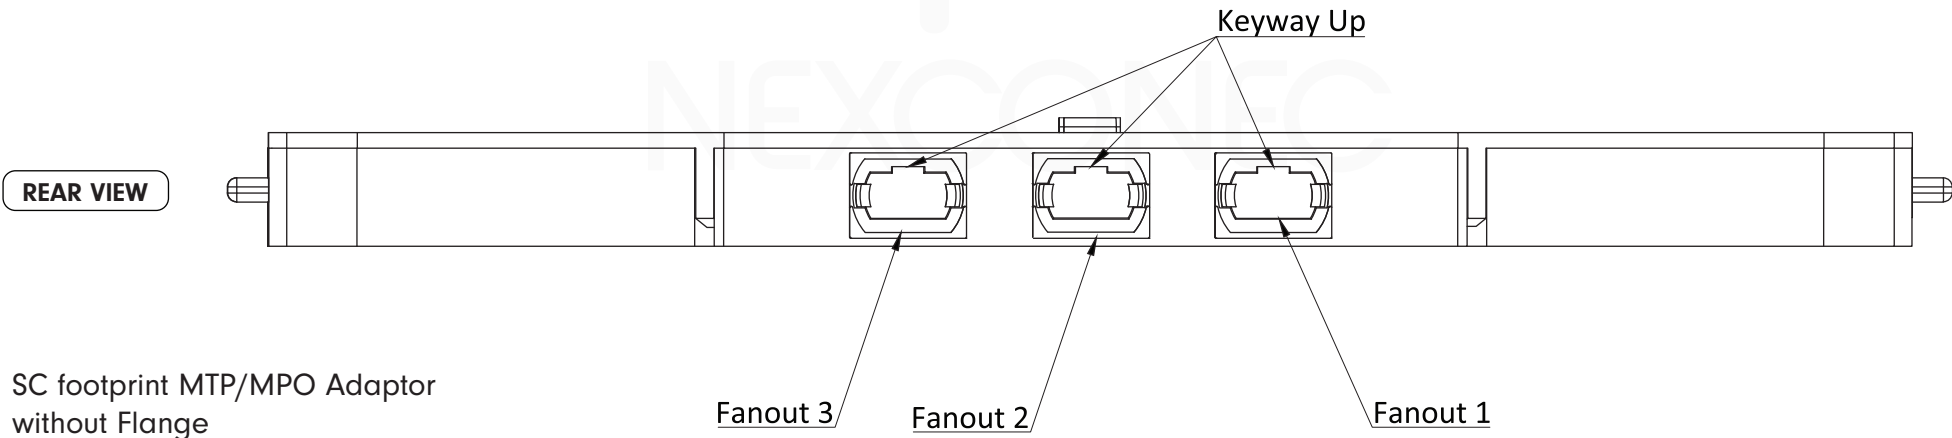

NGX CASSETTE 36FO (3x12FO) MTP®/MPO - CS®

FIBER MAPPING

Blue	Orange	Green	Brown	Grey	White	Red	Black	Yellow	Purple	Pink	Aqua
Fanout 1											

Blue	Orange	Green	Brown	Grey	White	Red	Black	Yellow	Purple	Pink	Aqua
Fanout 2											

Blue	Orange	Green	Brown	Grey	White	Red	Black	Yellow	Purple	Pink	Aqua
Fanout 2											

SC footprint MTP/MPO Adaptor without Flange

Key Up - Key Down MTP/MPO Adaptor