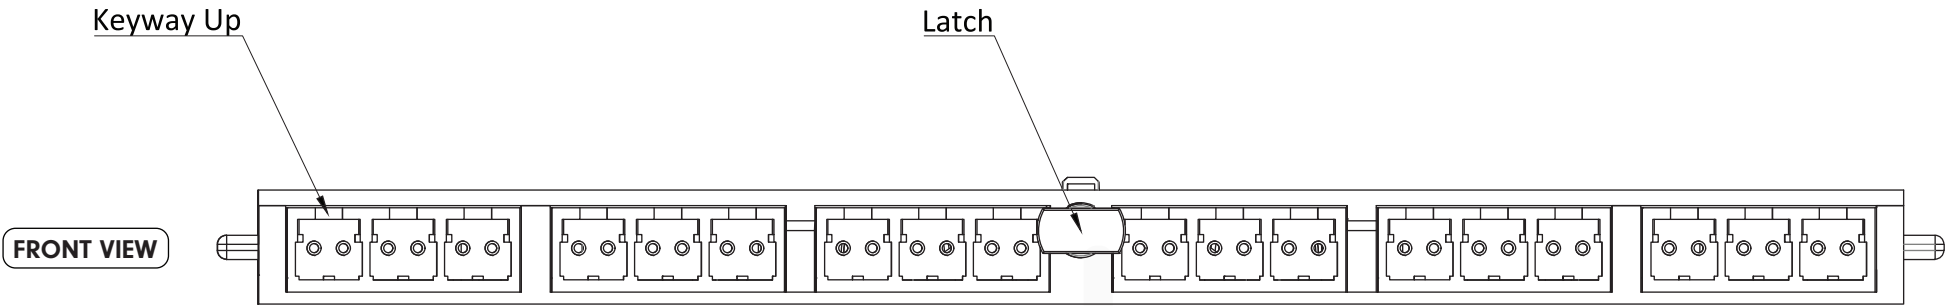

NGX CASSETTE 36FO (3x12FO) MTP®/MPO - CS®

FIBER MAPPING

Blue	Orange	Green	Brown	Grey	White	Red	Black	Yellow	Purple	Pink	Aqua
Fanout 1											

Blue	Orange	Green	Brown	Grey	White	Red	Black	Yellow	Purple	Pink	Aqua
Fanout 2											

Blue	Orange	Green	Brown	Grey	White	Red	Black	Yellow	Purple	Pink	Aqua
Fanout 2											

SC footprint MTP/MPO Adaptor without Flange

Key Up - Key Down MTP/MPO Adaptor