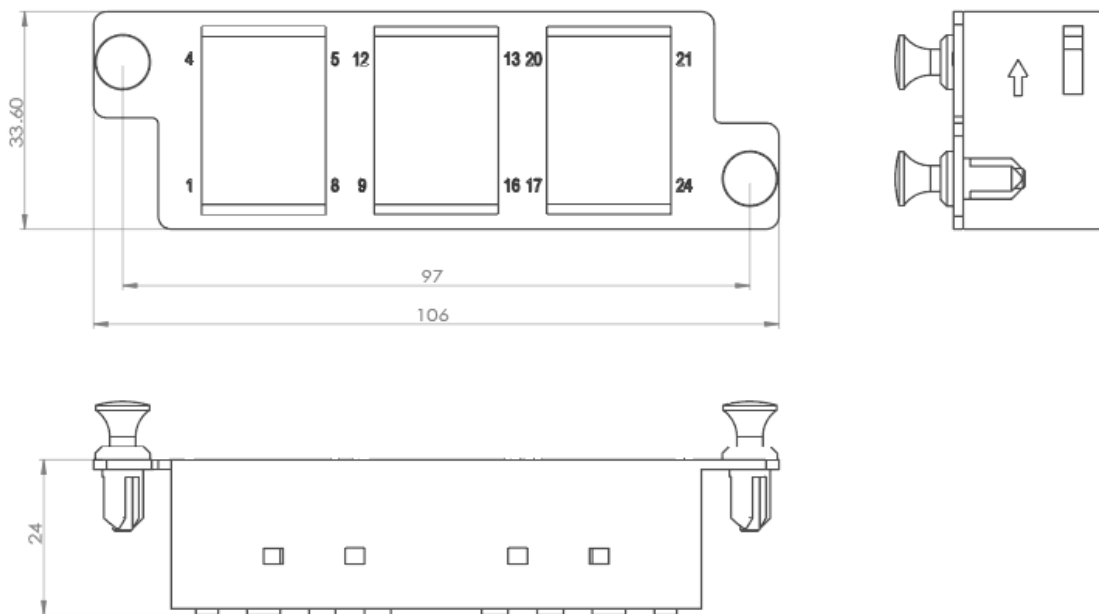

SPECIFICATIONS

Mounting Type	Nylon Latches
Material	PC + ABS
Housing Color	Black
Dimensions (W x H x D in MM)	106 x 33.60 x 24
Net Weight	0.25Kg

TECHNICAL DRAWING

ORDER INFORMATION

Product	Part Number	Product Description
	MP4PL01	HD Pass Thru Adapter Plate LC 24FO SM Blue
	MP4PL02	HD Pass Thru Adapter Plate LC 24FO SM Green