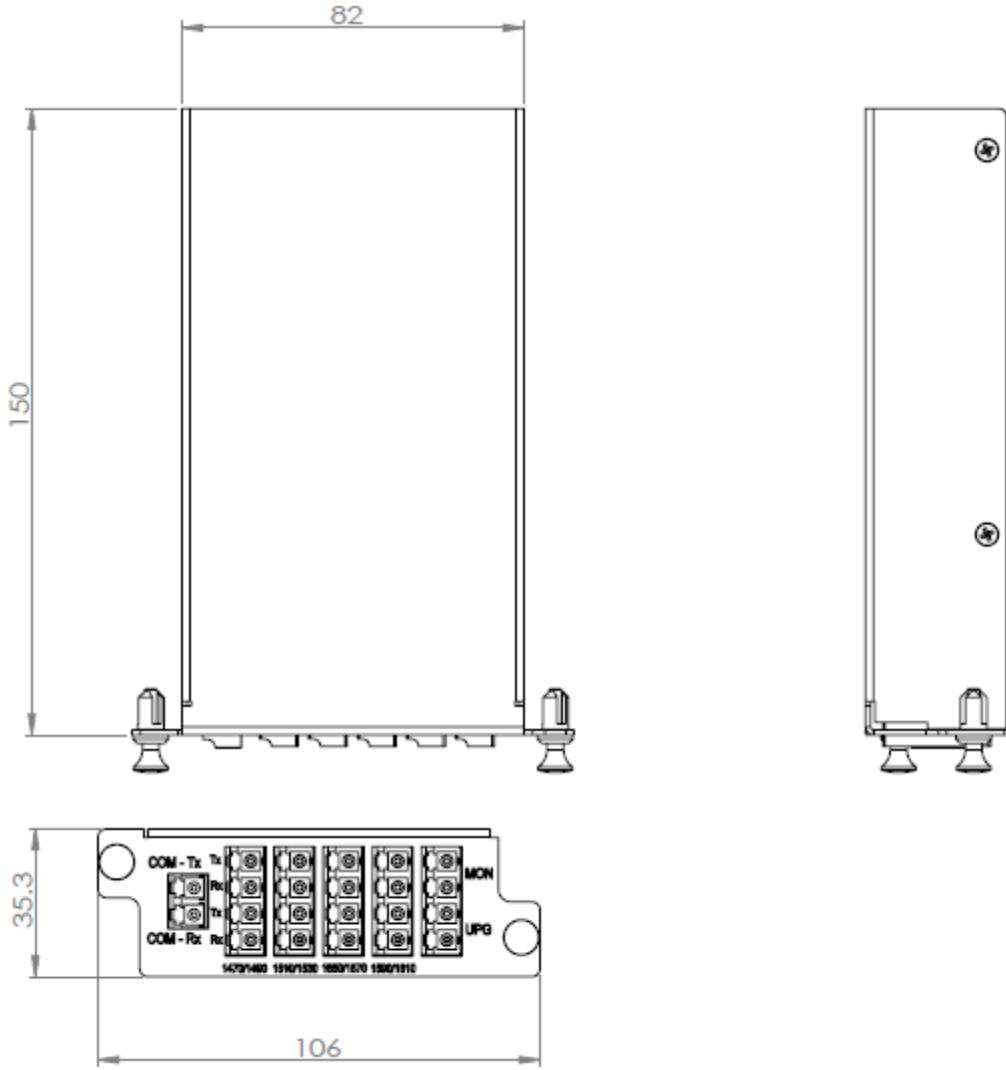

APPLICATIONS

- ✓ Line Monitoring
- ✓ WDM Network
- ✓ Telecommunication
- ✓ Cellular Application
- ✓ Fiber Optical Amplifier
- ✓ Access Network

SPECIFICATIONS

Parameters	Units	Value
Dimensions (W x D x H)	mm	106 x 150 x 35.3
Channel Number		8+1 CH
Fiber Type		SM G.657A1
Fiber length		0.5mtr
Connector Type		LC
Center Wavelength	nm	1470, 1490, 1510, 1530, 1550, 1570, 1590, 1610 +EXP
Channel Spacing	nm	20
Passband	dB	+/-6.5
Isolation	dB	≥ 30 (Adjacent) ≥ 40 (Non-adjacent)
Insertion Loss	dB	≤1.5
PDL	dB	≤0.2
Monitor		Yes
Directivity	dB	≥50
Return Loss	dB	≥45
PMD	ps	≤0.2
Max Power Handing	mW	500
Working Temperature	°C	-40 to +70
Storage Temperature	°C	-40 to +70

ORDER INFORMATION

Product	Part Number	Product Description
	MP4MUX8CH	HD Dual Fiber 8CH Mux CWDM Cassette 1470-1610nm

TECHNICAL DRAWING

RELATED PRODUCTS AND ACCESSORIES

Product	Part Number	Product Description
	MP4PP01	1U 4 Slots HD Modular Fixed Frame