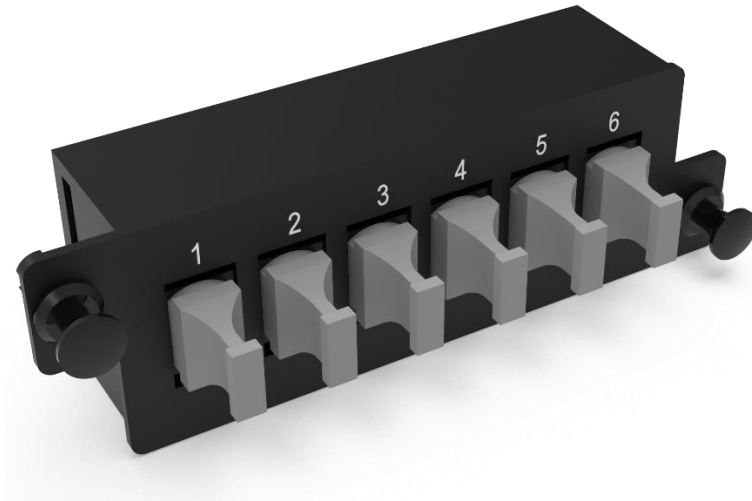

HD MTP[®]/MPO ADAPTER PLATES - MP4PLxx

Browse on Mobile

Browse on Web

The HD MTP[®]/MPO adapter plates are made to fit all Nexconec HD fiber management solutions, including rack mount patch panels, supporting MTP[®]/MPO for high density solutions.

This MTP[®]/MPO adapter plate can accommodate up to 6 or 12 MPO adapters with options of key-up to key-down, or key-up to key-up, which offers the flexibility to the MTP[®]/MPO trunk to adapt different installation requirements with various polarities. The recessed adapters mounted in the plate gives a better bending radius when routing the MTP[®]/MPO trunk cables.

Each MTP[®]/MPO fiber adapter plate comes with protective caps made of polycarbonate to prevent dust and debris from entering.

FEATURES

- ✓ Available in 6 and 12 Ports
- ✓ Easy and fast installation
- ✓ Recessed MTP[®]/MPO Adapters
- ✓ Lightweight plastic

APPLICATIONS

- ✓ Enterprise network & Datacenter
- ✓ Indoor application
- ✓ Most Common Footprint

SPECIFICATIONS

Mounting Type	Nylon Latches
Material	PC + ABS
Housing Color	Black
Dimensions (W x H x D in MM)	106 x 33.60 x 24
Net Weight	0.25Kg