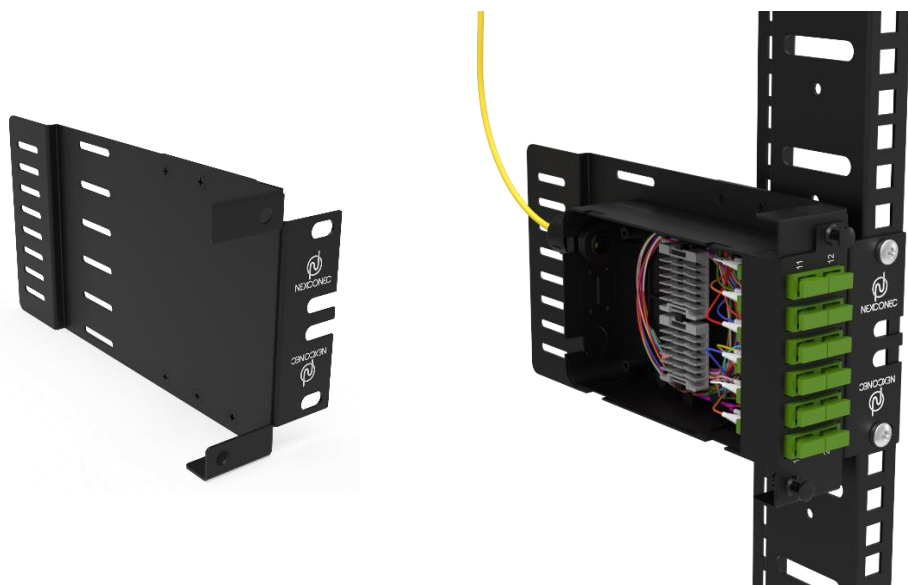

HD ZERO RU BRACKET – MP4BK01

Browse on Mobile

 Browse on Web

NEXCONEC[®] introducing the HD Zero RU Bracket, a state-of-the-art product designed to enhance your networking infrastructure. This innovative detachable bracket offers a sleek and space-saving solution for mounting HD zero rack unit equipment effortlessly to free up extra space in the cabinet. The bracket installs vertically in the cabinet rail and creates a convenient point for distribution of patch cables within the vertical racking system.

The HD Zero RU bracket accepts all types of Nexconec HD range modules and plates. The Bracket is supplied unloaded and the modules and plates are supplied separately.

FEATURES

- ✓ Zero RU detachable mounting bracket
- ✓ Space saving and utilizing solution
- ✓ 1 Slot HD (Up to 24FO in LC)
- ✓ Modular with MPO Cassette, Splice Cassette or Adapter plates
- ✓ Rear cable support

APPLICATIONS

- ✓ Datacenter & Enterprise network
- ✓ Indoor application
- ✓ Accepts Indoor and Outdoor Pre-terminated cables and MTP trunks and Splicing

SPECIFICATIONS

Mounting Type	Vertical Left and Right rack mounting (Detachable)
Dimensions (W x D x H)	67 x 215 x 114 mm
Height Unit	114 mm
Material	Cold rolled steel
Housing Color	Black
Application	Indoor IP20
Lockable	No
Net Weight	0.5 KG

DESIGN - HARDWARE

Access Type	Front access
Cable Entry Direction	Rear
Rear Cable Management	Rear cable support
Slot Type	HD Modules and HD Plates
Number of Slots	1
Fiber Capacity	24 in LC / 12 in SC

ORDER INFORMATION