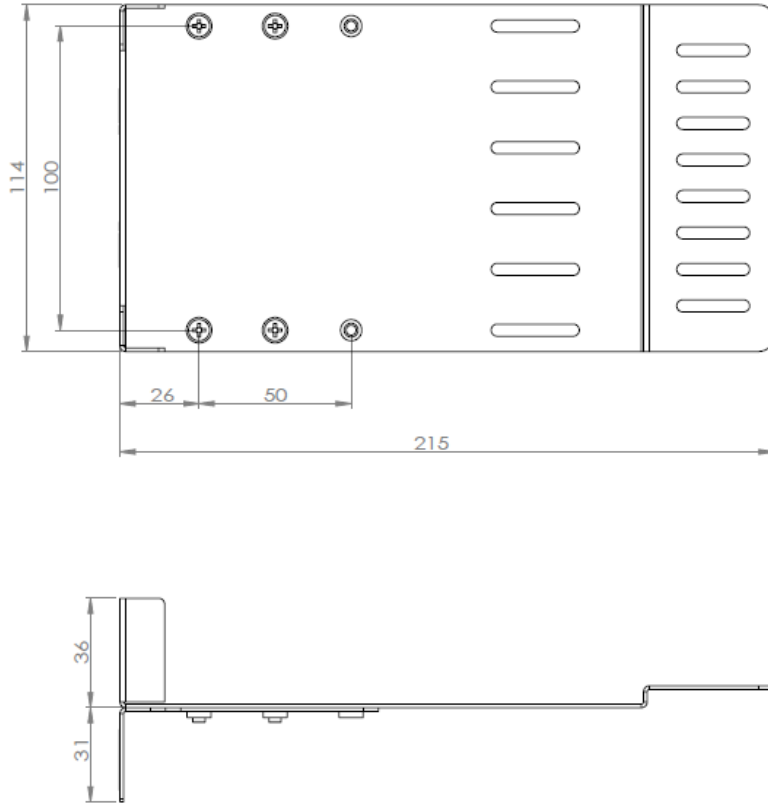

TECHNICAL DRAWINGS

RELATED PRODUCTS AND ACCESSORIES

Product	Part Number		Product Description
	Polarity A/C	Polarity Universal B	
	MP4CA01	MP4CA01U	HD Module MPO-LC Elite 24FO SM
	MP4CA02	MP4CA02U	HD Module MPO-LC/APC Elite 24FO SM
	MP4CA03	MP4CA03U	HD Module MPO-LC Elite 24FO MM 50/125 OM3/4