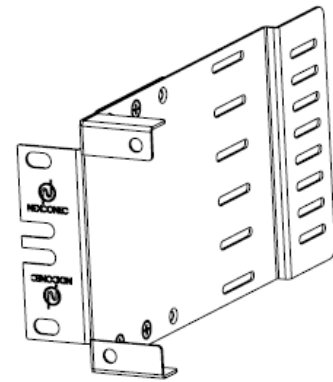

TECHNICAL DRAWINGS

RELATED PRODUCTS AND ACCESSORIES

Product	Part Number		Product Description
	Polarity A/C	Polarity Universal B	
	MP4CA01	MP4CA01U	HD Module MPO-LC Elite 24FO SM
	MP4CA02	MP4CA02U	HD Module MPO-LC/APC Elite 24FO SM
	MP4CA03	MP4CA03U	HD Module MPO-LC Elite 24FO MM 50/125 OM3/4