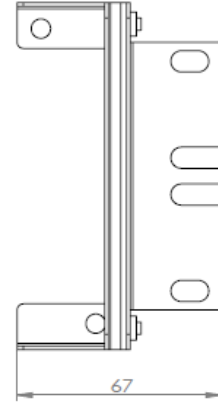

The HD Zero RU bracket accepts all types of Nexconec HD range modules and plates. The Bracket is supplied unloaded and the modules and plates are supplied separately.

FEATURES

- ✓ Zero RU detachable mounting bracket
- ✓ Space saving and utilizing solution
- ✓ 1 Slot HD (Up to 24FO in LC)
- ✓ Modular with MPO Cassette, Splice Cassette or Adapter plates
- ✓ Rear cable support

APPLICATIONS

- ✓ Datacenter & Enterprise network
- ✓ Indoor application
- ✓ Accepts Indoor and Outdoor Pre-terminated cables and MTP trunks and Splicing

SPECIFICATIONS

Mounting Type	Vertical Left and Right rack mounting (Detachable)
Dimensions (W x D x H)	67 x 215 x 114 mm
Height Unit	114 mm
Material	Cold rolled steel
Housing Color	Black
Application	Indoor IP20
Lockable	No
Net Weight	0.5 KG

DESIGN - HARDWARE

Access Type	Front access
Cable Entry Direction	Rear
Rear Cable Management	Rear cable support
Slot Type	HD Modules and HD Plates
Number of Slots	1
Fiber Capacity	24 in LC / 12 in SC

ORDER INFORMATION

Product	Part Number	Product Description
	MP4BK01	Zero RU HD Bracket, 1 Slot (Unloaded)

TECHNICAL DRAWINGS

RELATED PRODUCTS AND ACCESSORIES

Product	Part Number		Product Description
	Polarity A/C	Polarity Universal B	
	MP4CA01	MP4CA01U	HD Module MPO-LC Elite 24FO SM
	MP4CA02	MP4CA02U	HD Module MPO-LC/APC Elite 24FO SM
	MP4CA03	MP4CA03U	HD Module MPO-LC Elite 24FO MM 50/125 OM3/4