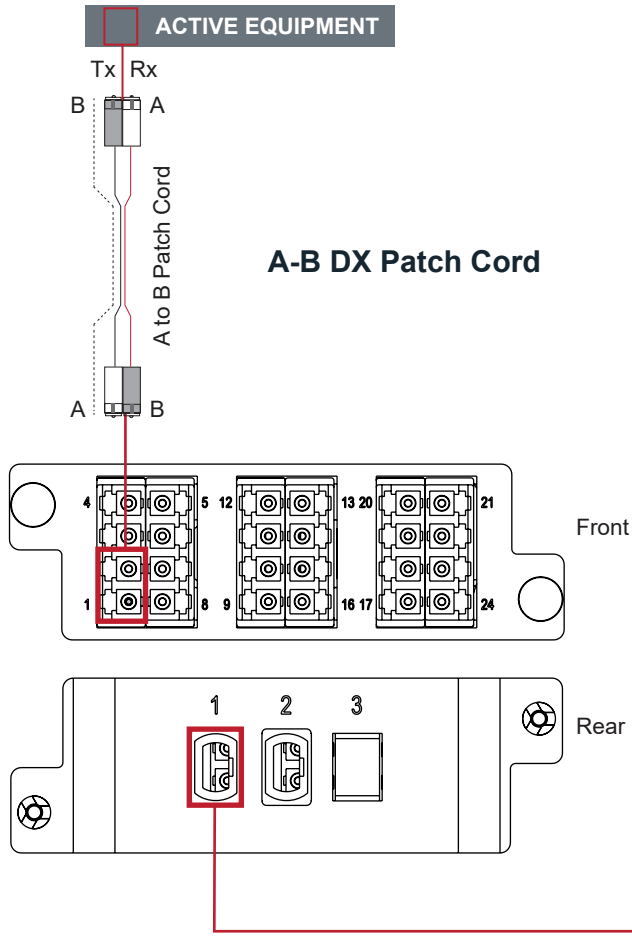

24 Fiber MTP/MPO-LC HD Modules - POL Management

24 Fiber MTP/MPO-LC HD Modules - POL Management

24 Fiber MTP/MPO-LC HD Modules - POL Management

Type C

MTP/MPO (Female) to
MTP/MPO (Female)
Trunk Polarity C

Type C MTP/MPO - LC Module

Type C MTP/MPO - LC Module

12 Fiber MTP/MPO-LC HD Modules - POL Management

12 Fiber MTP/MPO-LC HD Modules - POL Management

12 Fiber MTP/MPO-LC HD Modules - POL Management