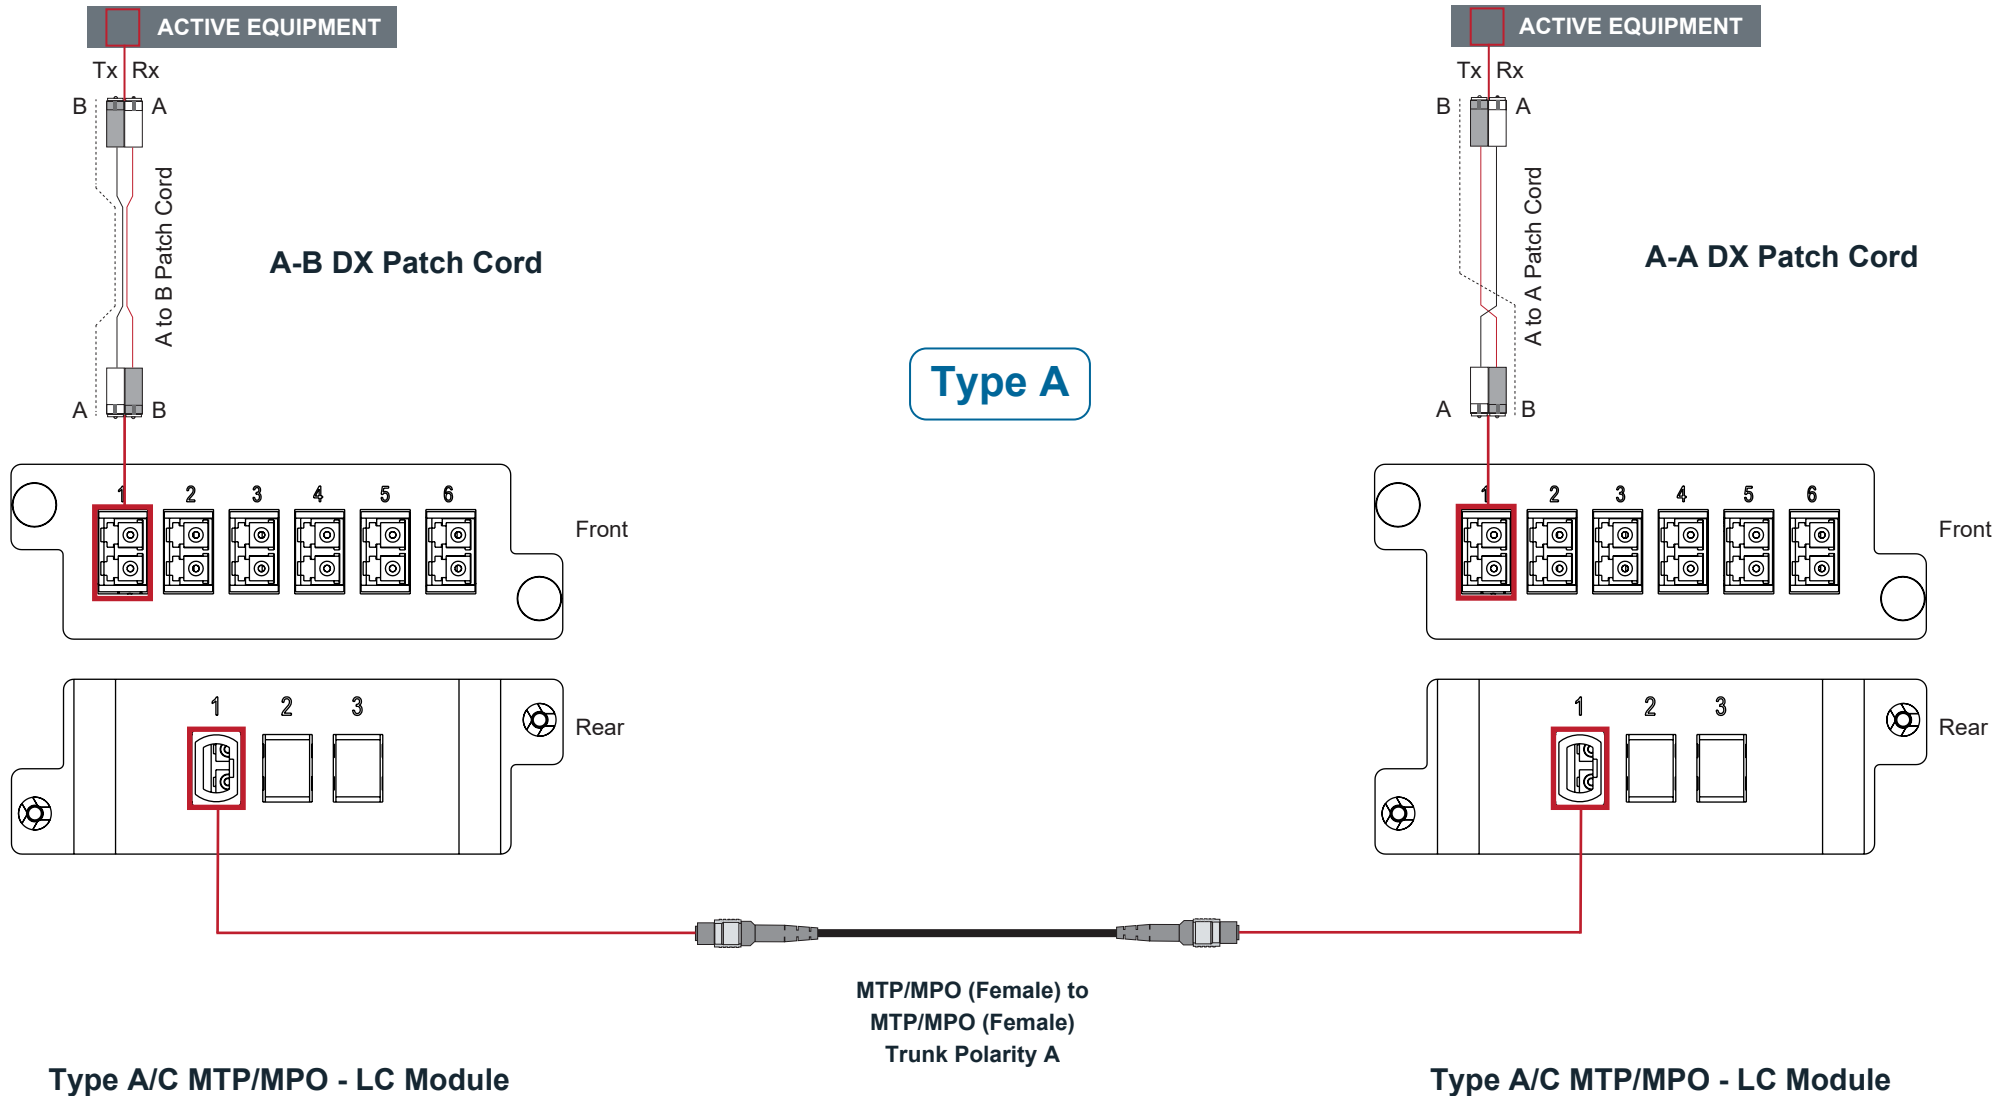

24 Fiber MTP/MPO-LC HD Modules - POL Management

24 Fiber MTP/MPO-LC HD Modules - POL Management

24 Fiber MTP/MPO-LC HD Modules - POL Management

Type C

MTP/MPO (Female) to
MTP/MPO (Female)
Trunk Polarity C

Type C MTP/MPO - LC Module

Type C MTP/MPO - LC Module

12 Fiber MTP/MPO-LC HD Modules - POL Management

12 Fiber MTP/MPO-LC HD Modules - POL Management

12 Fiber MTP/MPO-LC HD Modules - POL Management