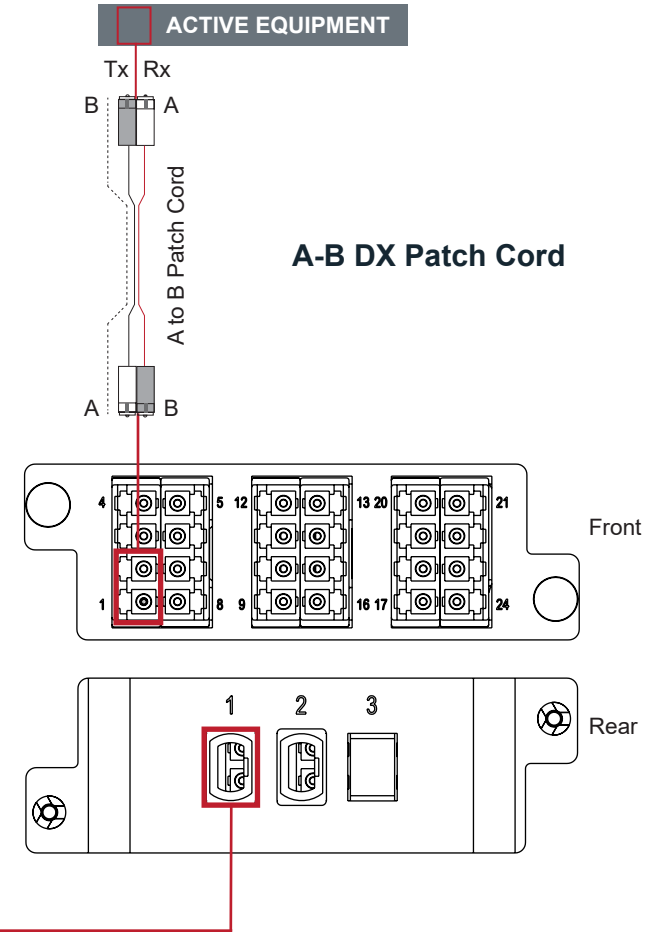

24 Fiber MTP/MPO-LC HD Modules - POL Management

24 Fiber MTP/MPO-LC HD Modules - POL Management

24 Fiber MTP/MPO-LC HD Modules - POL Management

Type C

MTP/MPO (Female) to
MTP/MPO (Female)
Trunk Polarity C

Type C MTP/MPO - LC Module

Type C MTP/MPO - LC Module

12 Fiber MTP/MPO-LC HD Modules - POL Management

12 Fiber MTP/MPO-LC HD Modules - POL Management

12 Fiber MTP/MPO-LC HD Modules - POL Management