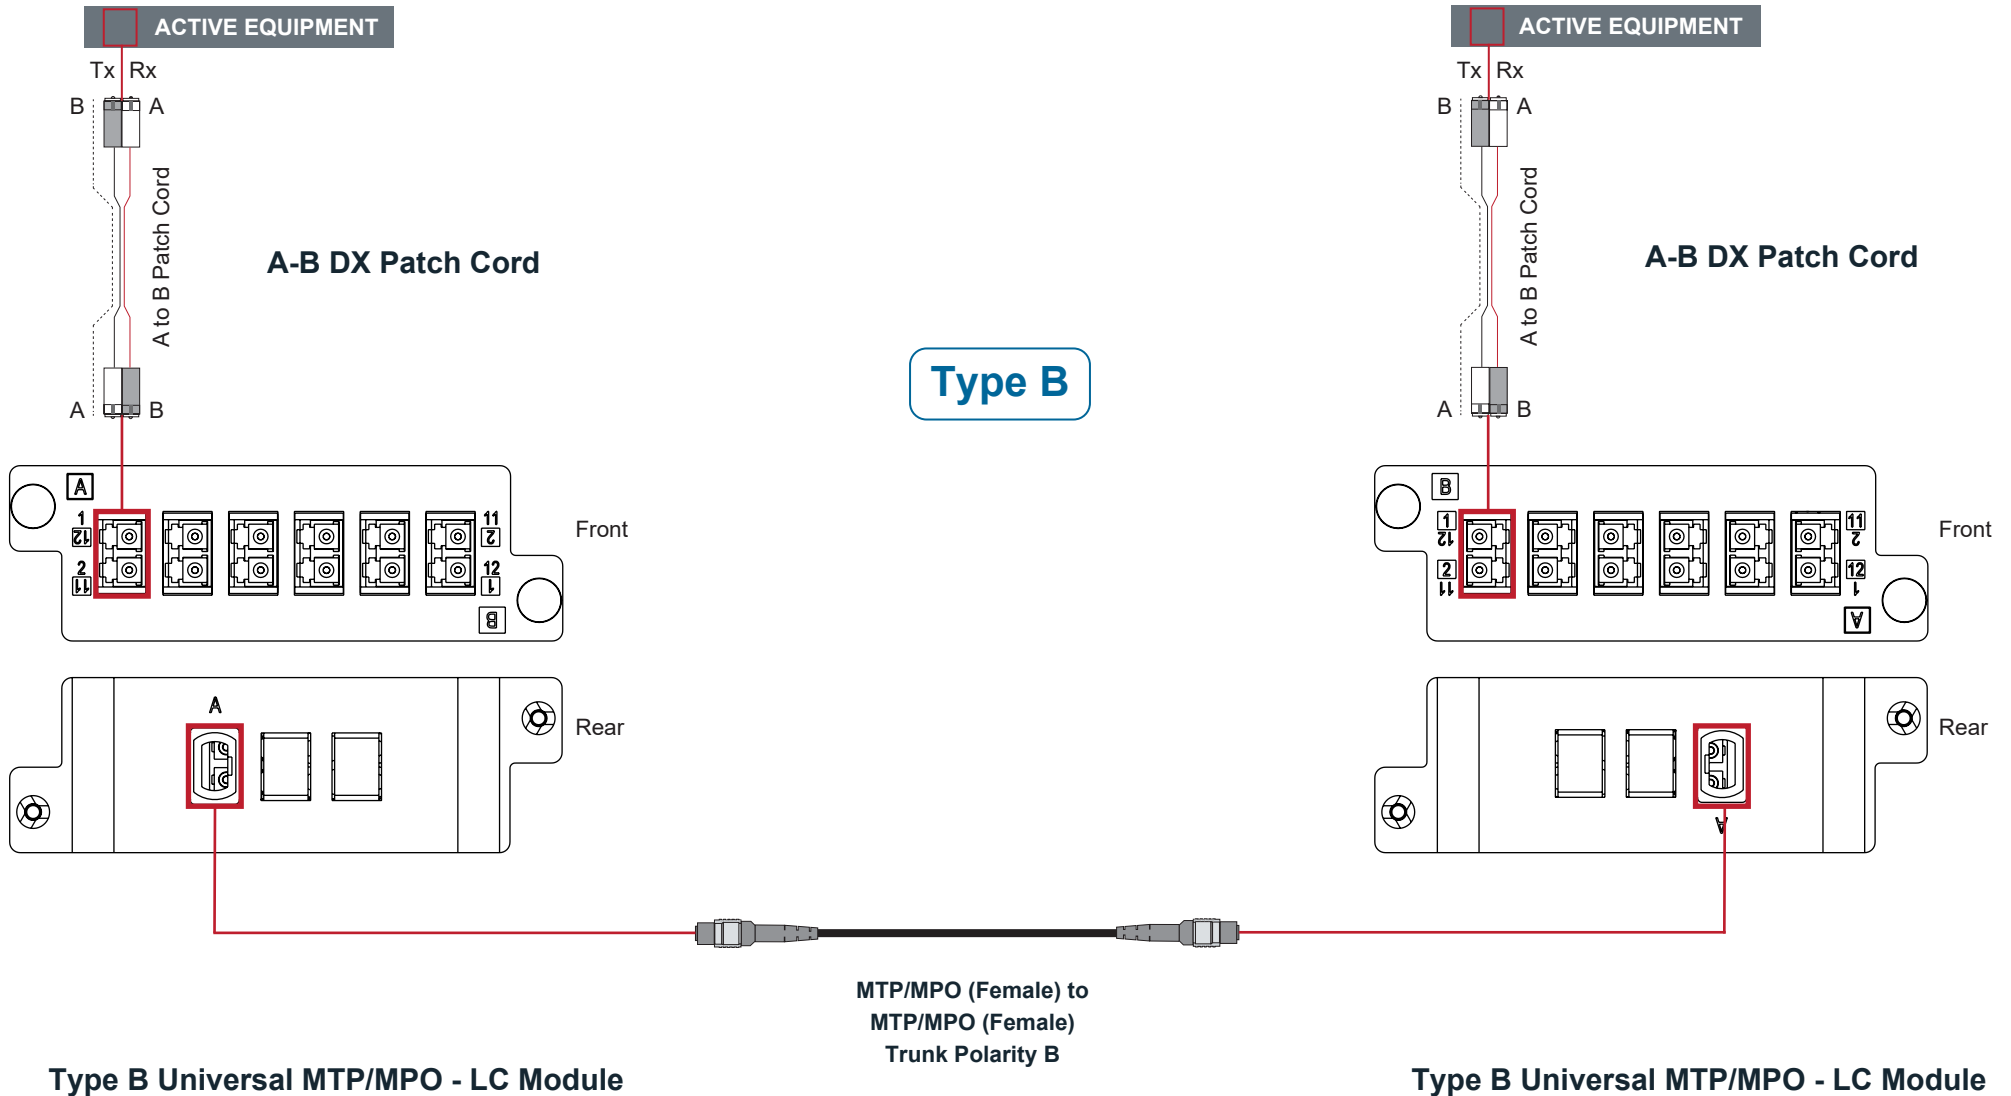

24 Fiber MTP/MPO-LC HD Modules - POL Management

24 Fiber MTP/MPO-LC HD Modules - POL Management

24 Fiber MTP/MPO-LC HD Modules - POL Management

Type C

MTP/MPO (Female) to
MTP/MPO (Female)
Trunk Polarity C

Type C MTP/MPO - LC Module

Type C MTP/MPO - LC Module

12 Fiber MTP/MPO-LC HD Modules - POL Management

12 Fiber MTP/MPO-LC HD Modules - POL Management

12 Fiber MTP/MPO-LC HD Modules - POL Management