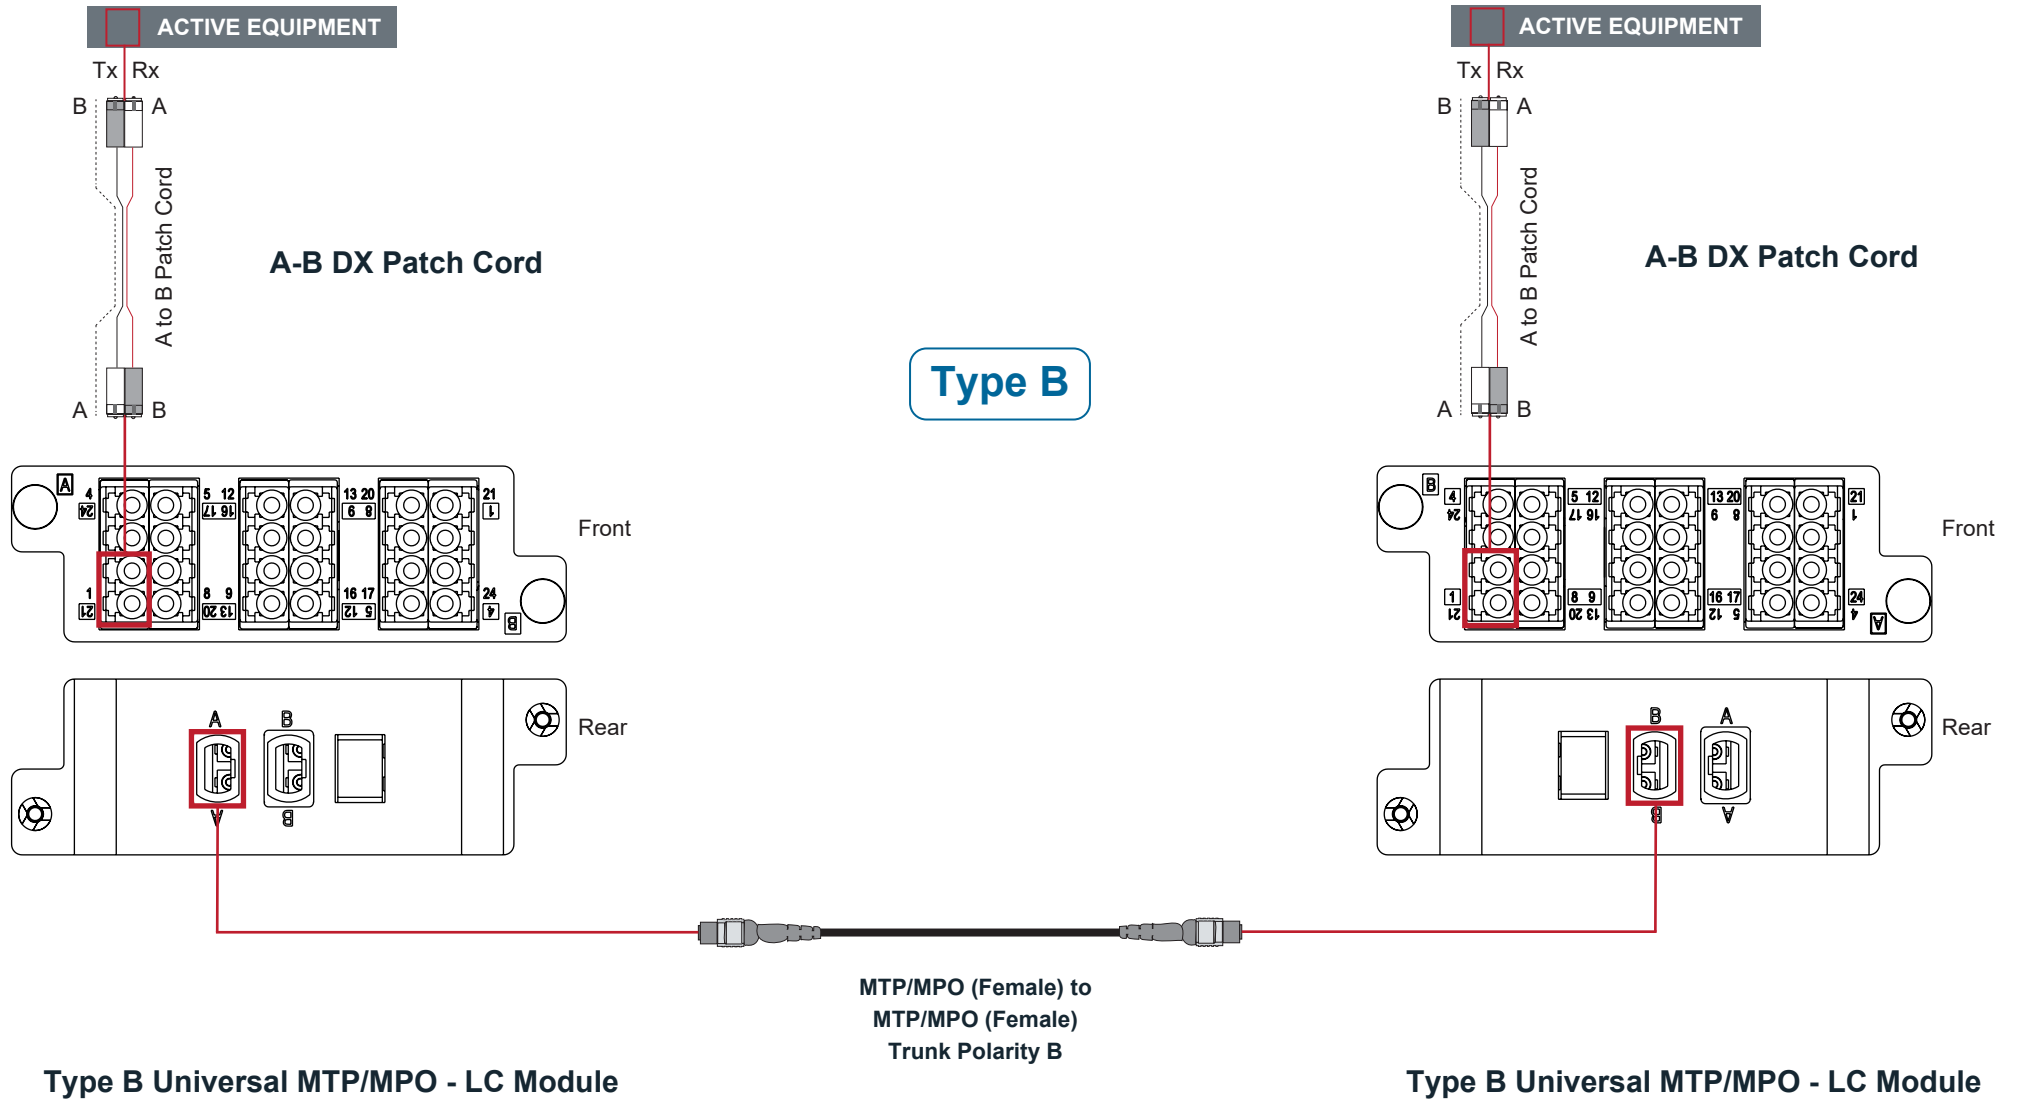

24 Fiber MTP/MPO-LC HD Modules - POL Management

24 Fiber MTP/MPO-LC HD Modules - POL Management

24 Fiber MTP/MPO-LC HD Modules - POL Management

Type C

MTP/MPO (Female) to
MTP/MPO (Female)
Trunk Polarity C

Type C MTP/MPO - LC Module

Type C MTP/MPO - LC Module

12 Fiber MTP/MPO-LC HD Modules - POL Management

12 Fiber MTP/MPO-LC HD Modules - POL Management

12 Fiber MTP/MPO-LC HD Modules - POL Management