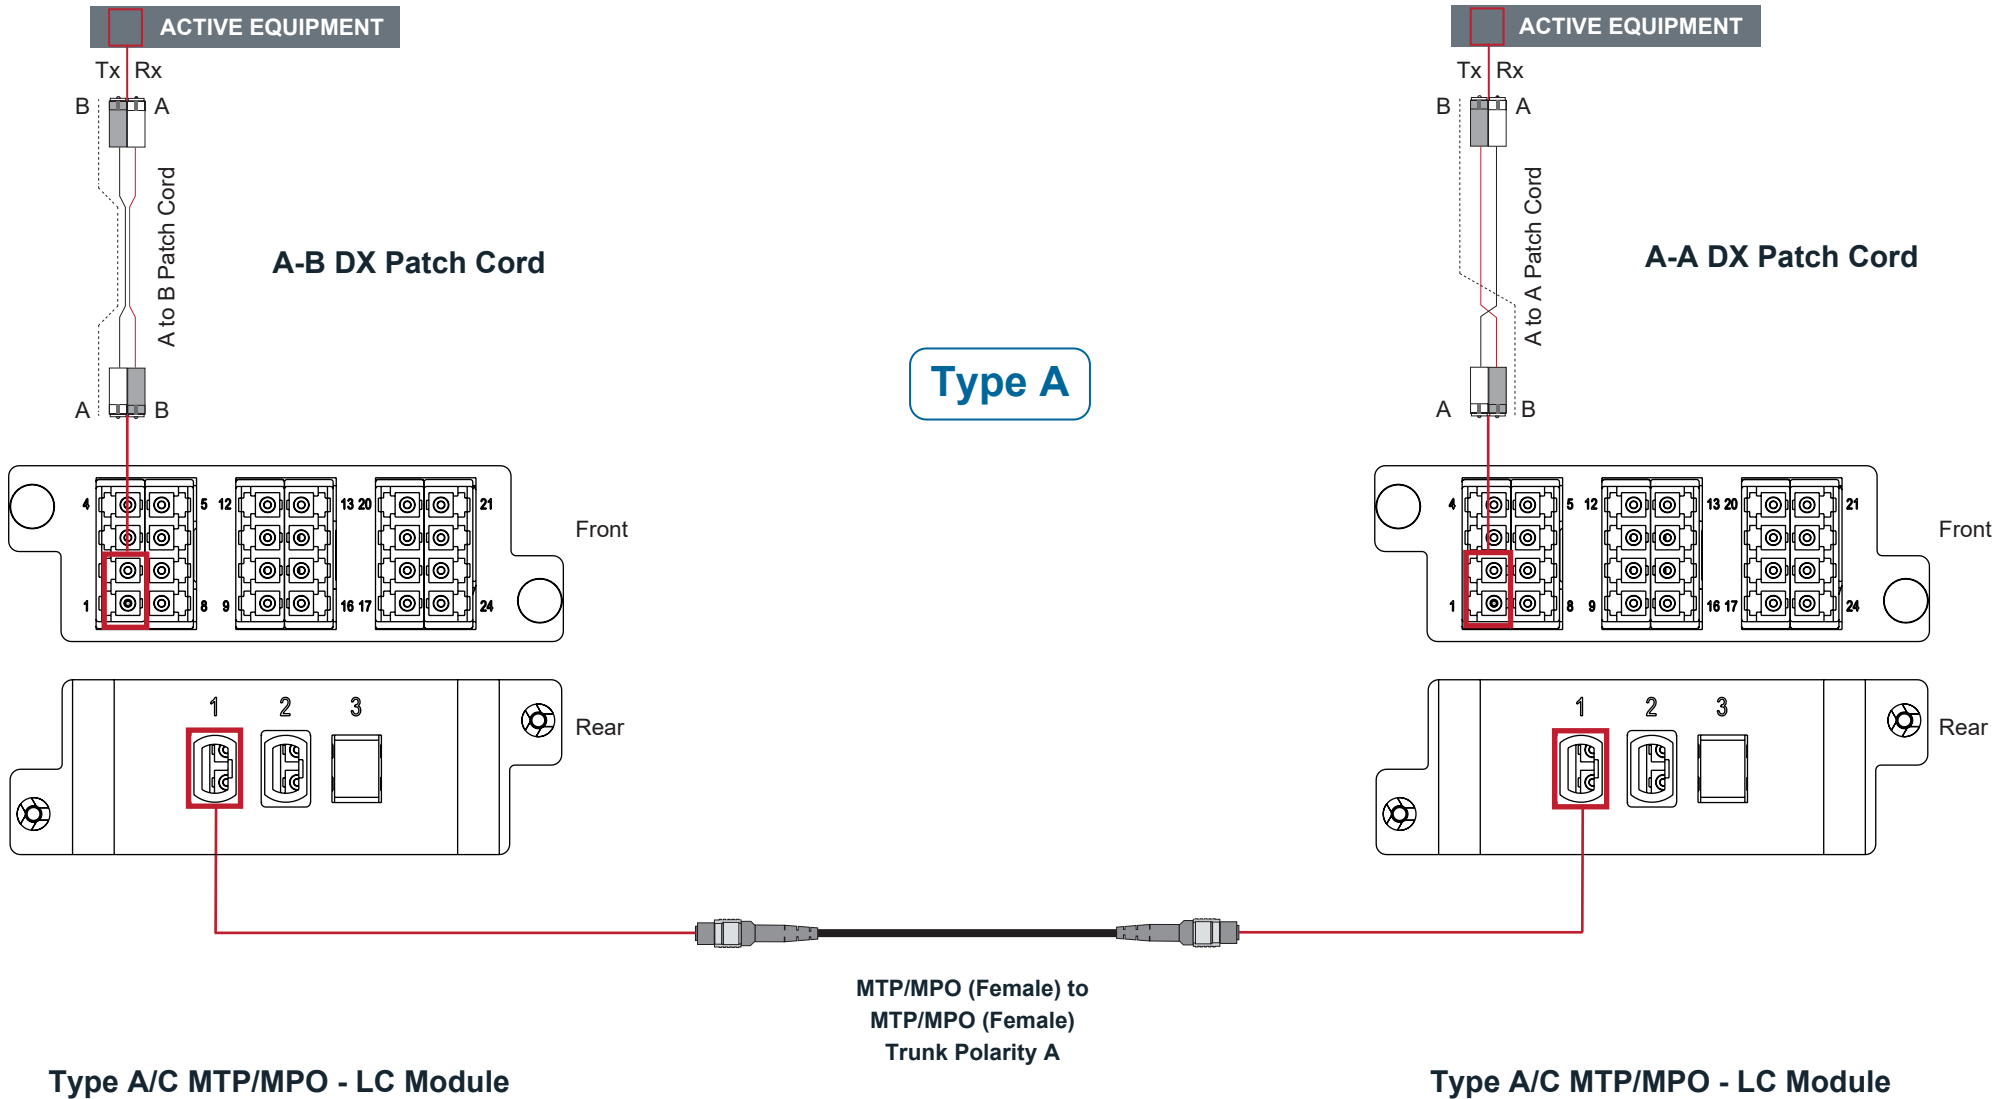

24 Fiber MTP/MPO-LC HD Modules - POL Management

24 Fiber MTP/MPO-LC HD Modules - POL Management

24 Fiber MTP/MPO-LC HD Modules - POL Management

Type C

MTP/MPO (Female) to
MTP/MPO (Female)
Trunk Polarity C

Type C MTP/MPO - LC Module

Type C MTP/MPO - LC Module

12 Fiber MTP/MPO-LC HD Modules - POL Management

12 Fiber MTP/MPO-LC HD Modules - POL Management

12 Fiber MTP/MPO-LC HD Modules - POL Management