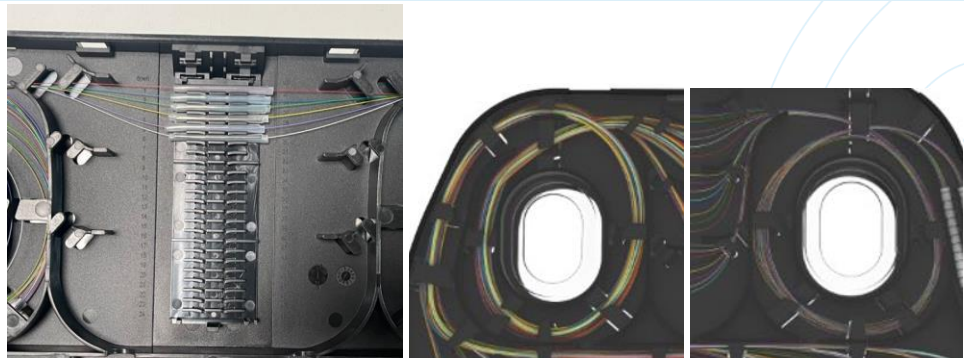

Installing the incoming 5mm OD tubes to the patch panel.

<p>Incoming 5mm tubes should be inserted on the comb holder to the inside of the pivotal tray.</p>	
<p>In the bottom of the cabinet, install the Fiber Transition breakout unit to route the loose tubes into separate conduits.</p> <p><i>(Product supplied separately, see: TRBR01/02/03/04)</i></p> <p>Place the 5mm tubing from the Transition box in the bottom of the cabinet and drive them up to the Pivot panel.</p> <p>Around 1,20m of loose tube fibers must shift from the 5mm tube.</p>	
<p>Open the tray to its maximum, Insert the 5mm conduits into the metallic comb. Up to 4 tubes per row. The top row is dedicated to the upper pivotal tray. The bottom row to the lower pivotal tray.</p>	
<p>Insert the 5mm conduits into the metallic comb. Up to 4 tubes per row. The top row is dedicated to the upper pivotal tray. The bottom row to the lower pivotal tray.</p>	

Fix the conduits into position with a cable tie attached as shown

The conduit should be cut at position B, the recommended tubing length should be 38cm from A to B.

Insert the 250um bare fibers around the spools and coil it counter clockwise, we recommend at least 3 coils.

See Arrows

Splice the fiber and place it on the splice holder.

See paragraph "Splice Area" for the fiber sequence and color coding.

Store the fiber on each side around the drums. Repeat the same operations for all fibers.