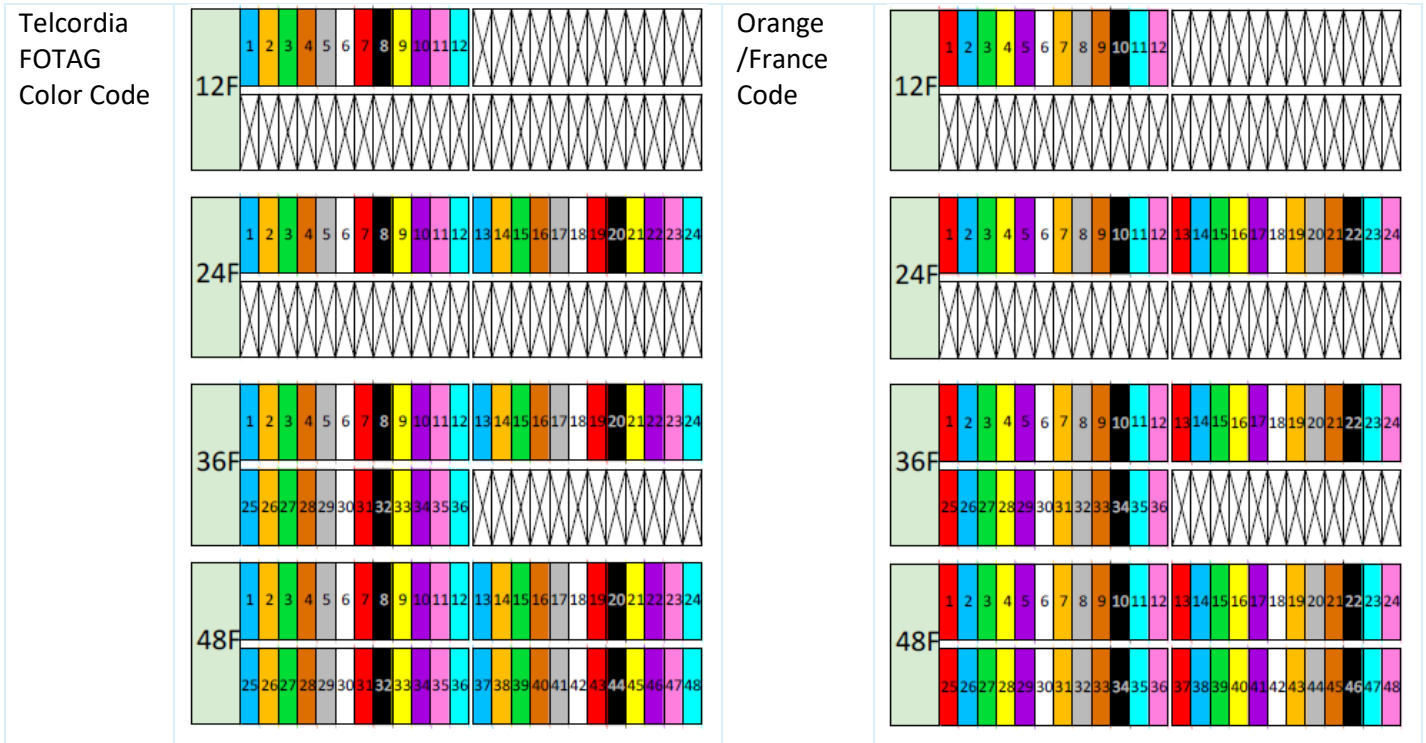

Loading based 12FO, 24FO, 36FO and 48FO on SC ports: