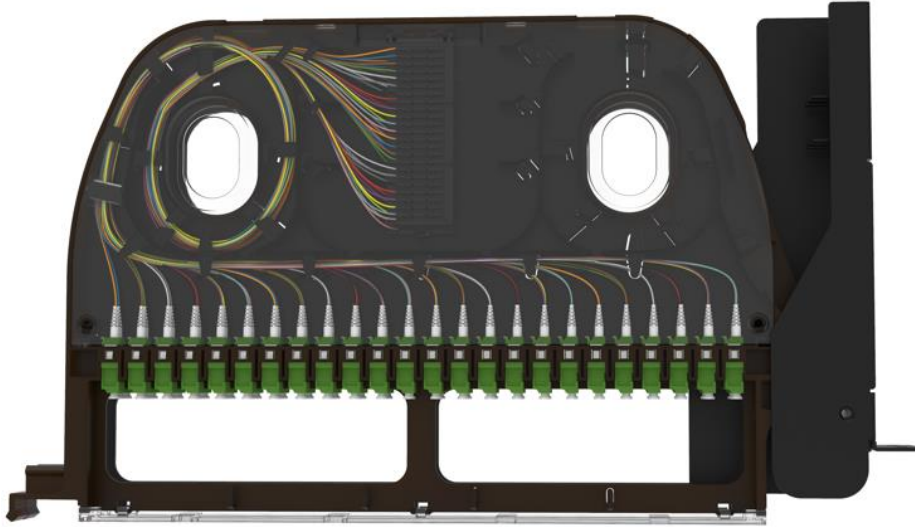

PIVOT PATCH PANEL

INSTRUCTIONS MANUAL FOR INSTALLATION

PIVOT PANEL INSTALLATION

How to install pivot panel on rack?

1. Use M6 Cage Nuts and screws to fix Trays Lock and side mounting Bracket on the rack as show below:

Installing the incoming 5mm OD tubes to the patch panel.

<p>Incoming 5mm tubes should be inserted on the comb holder to the inside of the pivotal tray.</p>	
<p>In the bottom of the cabinet, install the Fiber Transition breakout unit to route the loose tubes into separate conduits.</p> <p><i>(Product supplied separately, see: TRBR01/02/03/04)</i></p> <p>Place the 5mm tubing from the Transition box in the bottom of the cabinet and drive them up to the Pivot panel.</p> <p>Around 1,20m of loose tube fibers must shift from the 5mm tube.</p>	
<p>Open the tray to its maximum, Insert the 5mm conduits into the metallic comb. Up to 4 tubes per row. The top row is dedicated to the upper pivotal tray. The bottom row to the lower pivotal tray.</p>	
<p>Insert the 5mm conduits into the metallic comb. Up to 4 tubes per row. The top row is dedicated to the upper pivotal tray. The bottom row to the lower pivotal tray.</p>	

Fix the conduits into position with a cable tie attached as shown

The conduit should be cut at position B, the recommended tubing length should be 38cm from A to B.

Insert the 250um bare fibers around the spools and coil it counter clockwise, we recommend at least 3 coils.

Fiber positions are shown on the bottom of the tray as shown below.

Note. For SC configuration up to 24FO only bottom tray will be used. For LC up to 96FO the 2 splice holders will be used.

Fiber Sequence Telcordia FOTAG TIA/EIA598.