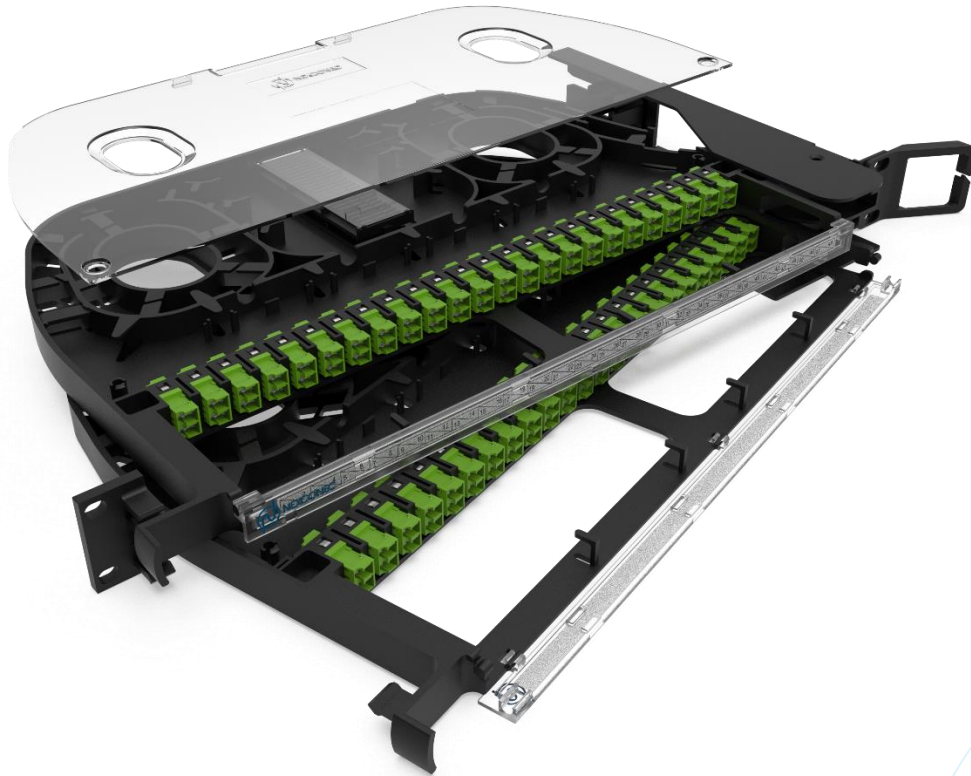

PIVOT PATCH PANEL

INSTRUCTIONS MANUAL FOR INSTALLATION

PIVOT PANEL INSTALLATION

How to install pivot panel on rack?

1. Use M6 Cage Nuts and screws to fix Trays Lock and side mounting Bracket on the rack as show below:

Installing the incoming 5mm OD tubes to the patch panel.

<p>Incoming 5mm tubes should be inserted on the comb holder to the inside of the pivotal tray.</p>	
<p>In the bottom of the cabinet, install the Fiber Transition breakout unit to route the loose tubes into separate conduits.</p> <p><i>(Product supplied separately, see: TRBR01/02/03/04)</i></p> <p>Place the 5mm tubing from the Transition box in the bottom of the cabinet and drive them up to the Pivot panel.</p> <p>Around 1,20m of loose tube fibers must shift from the 5mm tube.</p>	
<p>Open the tray to its maximum, Insert the 5mm conduits into the metallic comb. Up to 4 tubes per row. The top row is dedicated to the upper pivotal tray. The bottom row to the lower pivotal tray.</p>	
<p>Insert the 5mm conduits into the metallic comb. Up to 4 tubes per row. The top row is dedicated to the upper pivotal tray. The bottom row to the lower pivotal tray.</p>	

Fix the conduits into position with a cable tie attached as shown

The conduit should be cut at position B, the recommended tubing length should be 38cm from A to B.

Insert the 250um bare fibers around the spools and coil it counter clockwise, we recommend at least 3 coils.