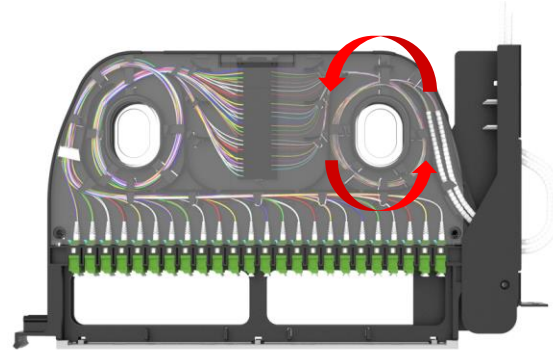

Installing the incoming 5mm OD tubes to the patch panel.

<p>Incoming 5mm tubes should be inserted on the comb holder to the inside of the pivotal tray.</p>	
<p>In the bottom of the cabinet, install the Fiber Transition breakout unit to route the loose tubes into separate conduits.</p> <p><i>(Product supplied separately, see: TRBR01/02/03/04)</i></p> <p>Place the 5mm tubing from the Transition box in the bottom of the cabinet and drive them up to the Pivot panel.</p> <p>Around 1,20m of loose tube fibers must shift from the 5mm tube.</p>	
<p>Open the tray to its maximum, Insert the 5mm conduits into the metallic comb. Up to 4 tubes per row. The top row is dedicated to the upper pivotal tray. The bottom row to the lower pivotal tray.</p>	
<p>Insert the 5mm conduits into the metallic comb. Up to 4 tubes per row. The top row is dedicated to the upper pivotal tray. The bottom row to the lower pivotal tray.</p>	

Fix the conduits into position with a cable tie attached as shown

The conduit should be cut at position B, the recommended tubing length should be 38cm from A to B.

Insert the 250um bare fibers around the spools and coil it counter clockwise, we recommend at least 3 coils.

See Arrows

Splice the fiber and place it on the splice holder.

See paragraph "Splice Area" for the fiber sequence and color coding.

Store the fiber on each side around the drums. Repeat the same operations for all fibers.

Fiber positions are shown on the bottom of the tray as shown below.

Note. For SC configuration up to 24FO only bottom tray will be used. For LC up to 96FO the 2 splice holders will be used.

Fiber Sequence Telcordia FOTAG TIA/EIA598.