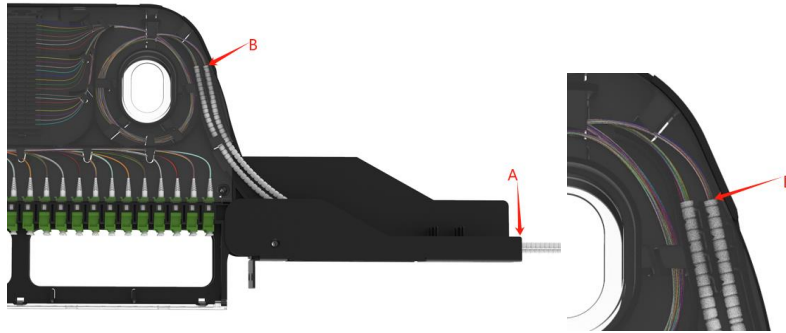

PIVOT PATCH PANEL

INSTRUCTIONS MANUAL FOR INSTALLATION

PIVOT PANEL INSTALLATION

How to install pivot panel on rack?

1. Use M6 Cage Nuts and screws to fix Trays Lock and side mounting Bracket on the rack as show below:

Installing the incoming 5mm OD tubes to the patch panel.

<p>Incoming 5mm tubes should be inserted on the comb holder to the inside of the pivotal tray.</p>	
<p>In the bottom of the cabinet, install the Fiber Transition breakout unit to route the loose tubes into separate conduits.</p> <p><i>(Product supplied separately, see: TRBR01/02/03/04)</i></p> <p>Place the 5mm tubing from the Transition box in the bottom of the cabinet and drive them up to the Pivot panel.</p> <p>Around 1,20m of loose tube fibers must shift from the 5mm tube.</p>	
<p>Open the tray to its maximum, Insert the 5mm conduits into the metallic comb. Up to 4 tubes per row. The top row is dedicated to the upper pivotal tray. The bottom row to the lower pivotal tray.</p>	
<p>Insert the 5mm conduits into the metallic comb. Up to 4 tubes per row. The top row is dedicated to the upper pivotal tray. The bottom row to the lower pivotal tray.</p>	

Fix the conduits into position with a cable tie attached as shown

The conduit should be cut at position B, the recommended tubing length should be 38cm from A to B.

Insert the 250um bare fibers around the spools and coil it counter clockwise, we recommend at least 3 coils.

Fiber positions are shown on the bottom of the tray as shown below.

Note. For SC configuration up to 24FO only bottom tray will be used. For LC up to 96FO the 2 splice holders will be used.

Fiber Sequence Telcordia FOTAG TIA/EIA598.