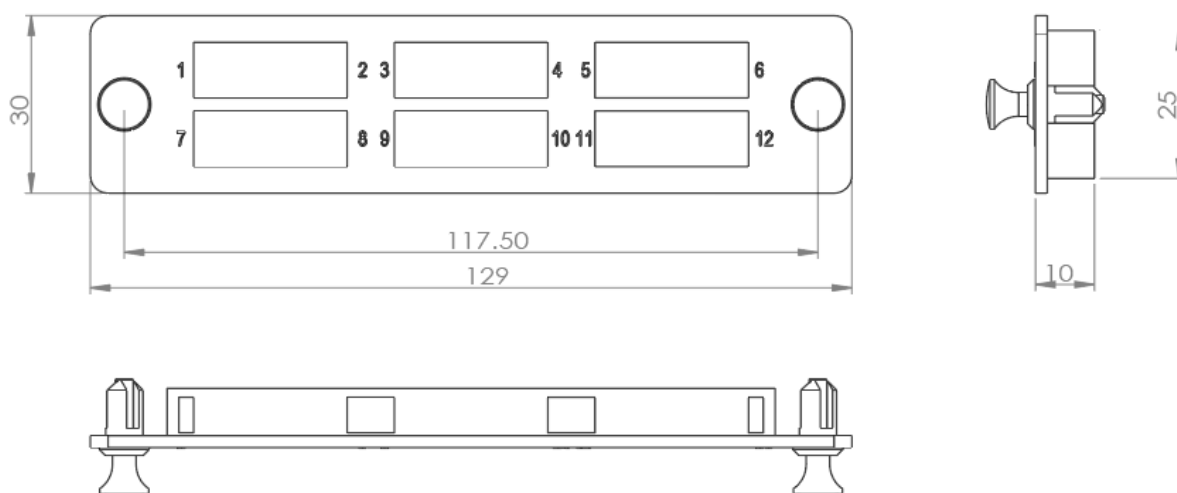

SPECIFICATIONS

Mounting Type	Nylon Latches
Material	PC + ABS
Housing Color	Black
Dimensions (W x H in MM)	129 x 30
Net Weight	0.1 Kg

TECHNICAL DRAWINGS

ORDER INFORMATION

Product	Part Number	Product Description
	MP3PL01	LGX Pass Thru Adapter Plate LC 24FO SM Blue
	MP3PL02	LGX Pass Thru Adapter Plate LC 24FO SM Green
	MP3PL03	LGX Pass Thru Adapter Plate LC 24FO MM Aqua