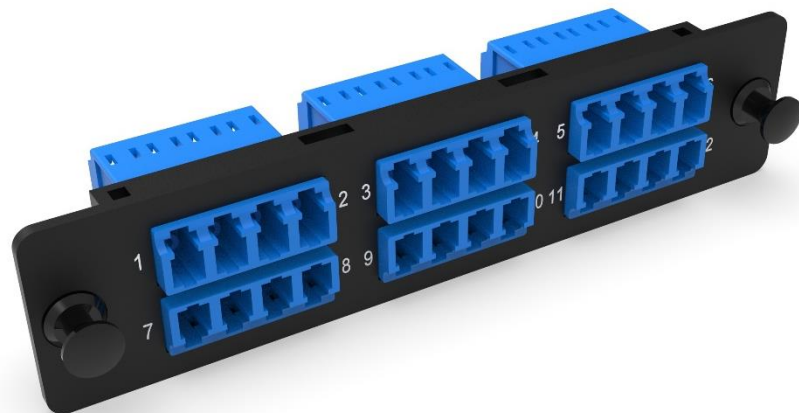

LGX ADAPTER PLATES - MP3PLxx

Browse on Mobile

Browse on Web

Nexconec carries numerous LGX-style adapter plates to meet your fiber management connectivity requirements. The adapter plates are made to fit all Nexconec LGX fiber management solutions, including rack mount and wall mount pigtail and splice panels, as well as our Variable Fiber Management systems. Supporting LC, SC, ST, FC, E2000 and MTP/MPO for high density solutions.

FEATURES

- ✓ Large choice of thru adapters SC/LC/FC/ST/MPO
- ✓ Easy and fast installation
- ✓ Recessed SC/LC/MPO Adapters
- ✓ Lightweight plastic

APPLICATIONS

- ✓ Enterprise network & Datacenter
- ✓ Indoor application
- ✓ Most Common Footprint

SPECIFICATIONS

Mounting Type	Nylon Latches
Material	PC + ABS
Housing Color	Black
Dimensions (W x H in MM)	129 x 30
Net Weight	0.1 Kg

TECHNICAL DRAWINGS

ORDER INFORMATION

Product	Part Number	Product Description
	MP3PL01	LGX Pass Thru Adapter Plate LC 24FO SM Blue
	MP3PL02	LGX Pass Thru Adapter Plate LC 24FO SM Green
	MP3PL03	LGX Pass Thru Adapter Plate LC 24FO MM Aqua