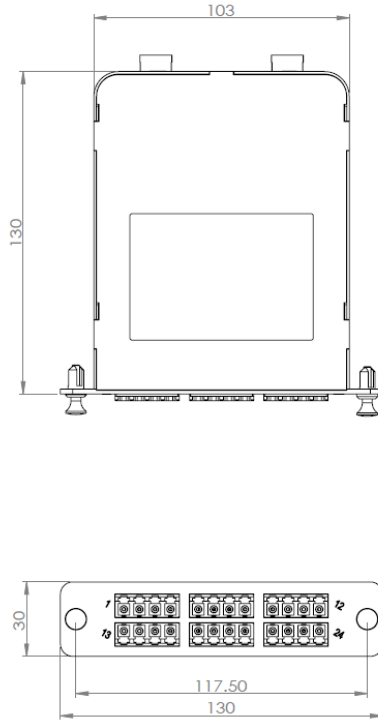

TECHNICAL DRAWINGS

ORDER INFORMATION

Product	Part Number	Product Description
	MP3CA01	LGX Module MPO-LC Elite 24FO SM Pol A/C
	MP3CA02	LGX Module MPO-LC/APC Elite 24FO SM Pol A/C
	MP3CA03	LGX Module MPO-LC Elite 24FO MM OM3/4 Pol A/C
	MP3CA04	LGX Module /MPO-SC Elite 12FO SM Pol A/C