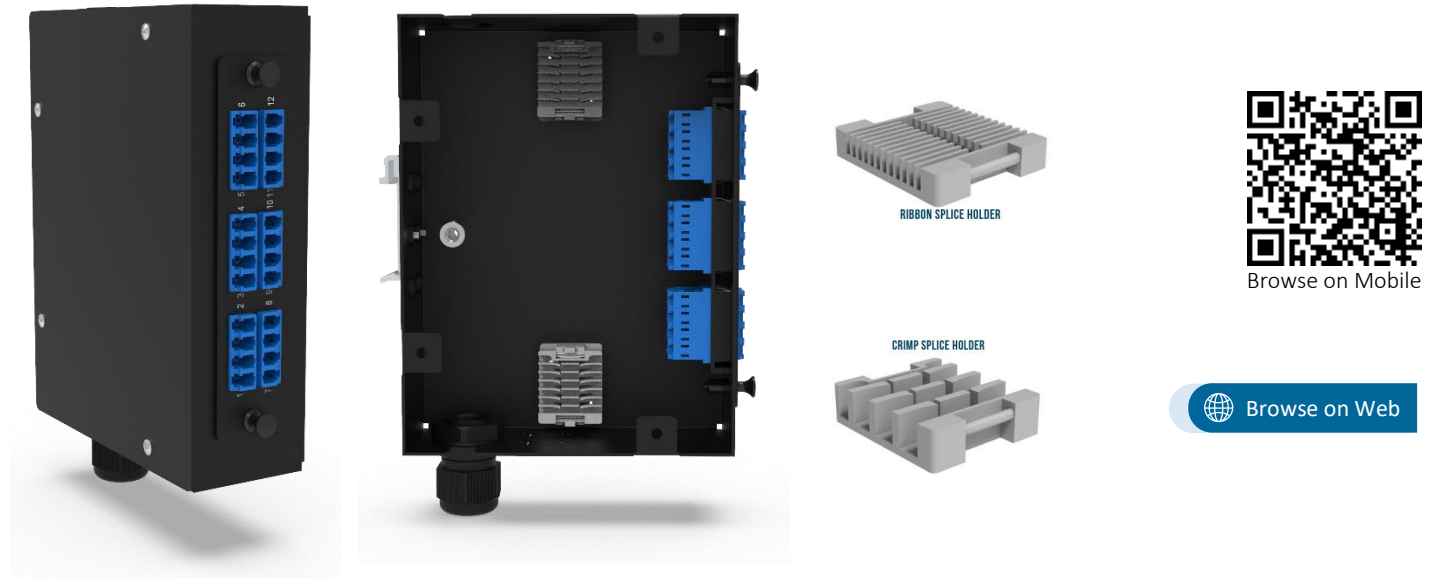

LGX DIN RAIL MOUNTED BOX - FD03

Nexconec compact & low-profile modular LGX DIN RAIL MODULAR BOX is designed for use in a wide range of industrial applications. Accepts 1 LGX Adapter Plate. Modular small factor box for multi-application for Pre-terminated cables or conventional splicing.

FEATURES

- ✓ Accommodates 1 Plate LGX
- ✓ Fusion splicing, pre-terminated loose tube and tight buffered cables.
- ✓ MTP/MPO Pre-terminated cabling solution.
- ✓ Top and Bottom cable entries

APPLICATIONS

- ✓ FTTX Deployment & Enterprise network
- ✓ Industrial, Power system and control
- ✓ Rail signaling and control networks

SPECIFICATIONS

Mounting Type	Din Rail
Material	Cold rolled steel
Housing Color	Black
Application	Indoor IP20
Dimensions (W x D x H in MM)	48 x 123.20 x 162
Net Weight	1.20Kg

DESIGN - HARDWARE

Opening Type	Side Wall Screws
Cable Entry Direction	Top and Bottom
Port	1 Plate LGX
Splicing Capacity	24 Splices

ORDER INFORMATION

Product	Part Number	Product Description
	FD03	LGX DIN Rail Compact Splice Box