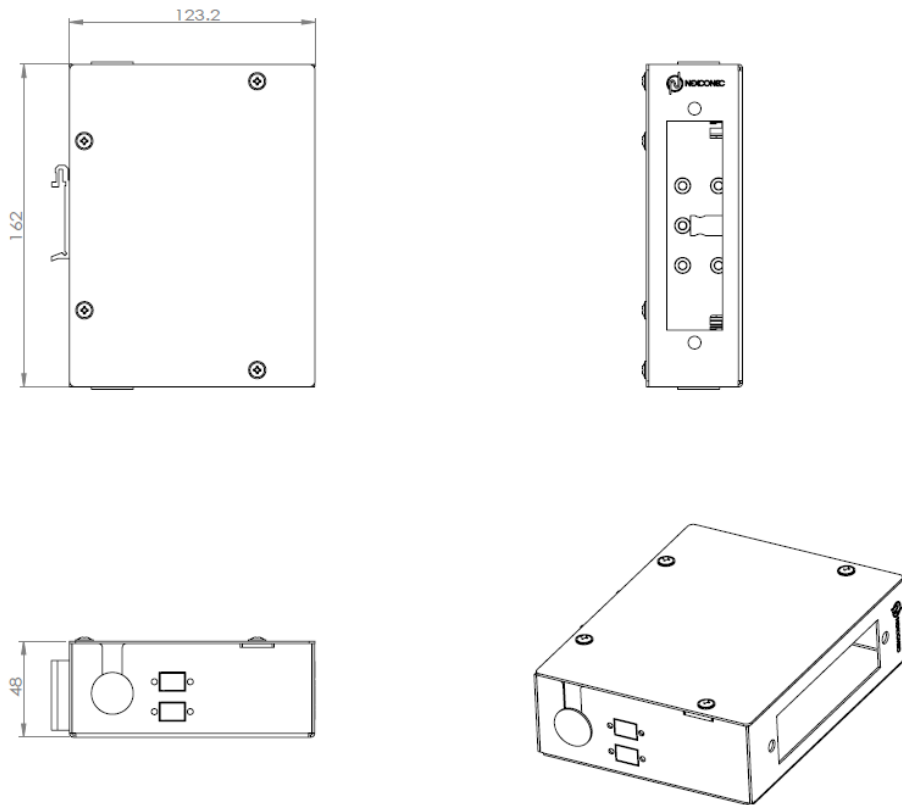

LGX DIN RAIL MOUNTED BOX - FD03

Nexconec compact & low-profile modular LGX DIN RAIL MODULAR BOX is designed for use in a wide range of industrial applications. Accepts 1 LGX Adapter Plate. Modular small factor box for multi-application for Pre-terminated cables or conventional splicing.

- ✓ FTTX Deployment & Enterprise network
- ✓ Industrial, Power system and control
- ✓ Rail signaling and control networks

SPECIFICATIONS

Mounting Type	Din Rail
Material	Cold rolled steel
Housing Color	Black
Application	Indoor IP20
Dimensions (W x D x H in MM)	48 x 123.20 x 162
Net Weight	1.20Kg

DESIGN - HARDWARE

Opening Type	Side Wall Screws
Cable Entry Direction	Top and Bottom
Port	1 Plate LGX
Splicing Capacity	24 Splices

ORDER INFORMATION

Product	Part Number	Product Description
	FD03	LGX DIN Rail Compact Splice Box

TECHNICAL DRAWING

RELATED PRODUCT AND ACCESSORIES

Product	Part Number	Product Description
	MP3PL01	LGX Pass Thru Adapter Plate LC 24FO SM Blue
	MP3PL02	LGX Pass Thru Adapter Plate LC 24FO SM Green
	MP3PL03	LGX Pass Thru Adapter Plate LC 24FO MM Aqua
	MP3PL04	LGX Pass Thru Adapter Plate SC 12FO SM Blue