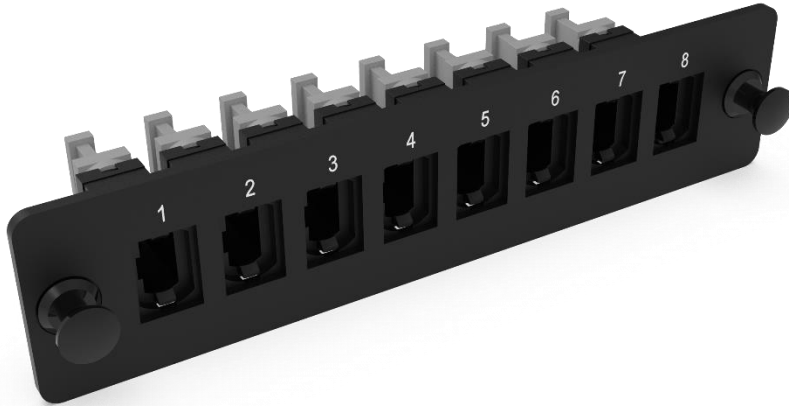

## LGX MPO ADAPTER PLATES - **MP3PLxx**

Browse on Mobile

 [Browse on Web](#)

The MPO adapter plates are made to fit all Nexconec LGX fiber management solutions, including rack mount patch panels and wall mount boxes, supporting MTP/MPO for high density solutions.

This MPO adapter plate can accommodate up to 8 or 12 MPO adapters with options of key-up to key-down, or key-up to key-up, which offers the flexibility to the MTP/MPO trunk to adapt different installation requirements with various polarities. The recessed adapters mounted in the plate gives the better bending radius when routing the MTP/MPO trunk cables.

Each MPO fiber adapter plate comes with protective caps made of polycarbonate to prevent dust and debris from entering.

### FEATURES

- ✓ Available in 8 and 12 Ports
- ✓ Easy and fast installation
- ✓ Recessed MTP/MPO Adapters
- ✓ Lightweight plastic