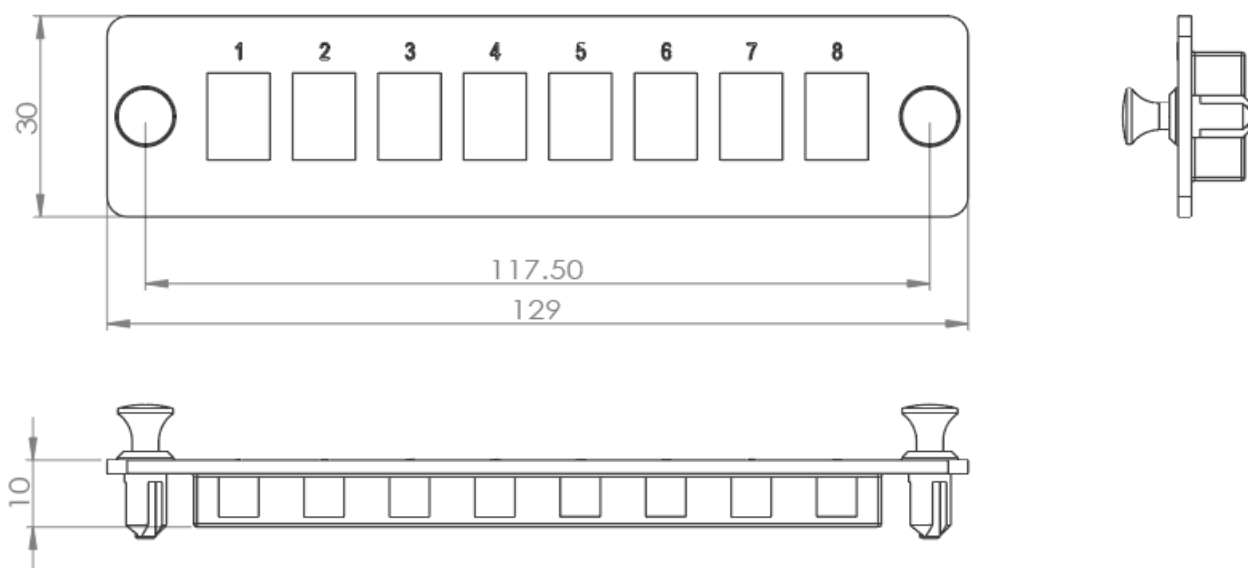

SPECIFICATIONS

Mounting Type	Nylon Latches
Material	PC + ABS
Housing Color	Black
Dimensions (W x H in MM)	129 x 30
Net Weight	0.1 Kg

TECHNICAL DRAWINGS

ORDER INFORMATION

Product	Part Number	Product Description
	MP3PL24	LGX Pass Thru Adapter Plate Loaded 8 Ports MPO (Key Up/Key Down)
	MP3PL25	LGX Pass Thru Adapter Plate Loaded 8 Ports MPO (Key Up/Key Up)