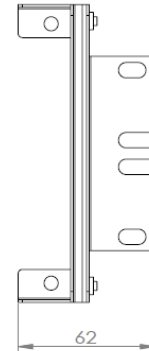

LGX ZERO RU BRACKET - MP3BK01

Browse on Mobile

Browse on Web

The Zero RU Bracket adds an additional patch panel location to free up extra space in the cabinet. The bracket installs vertically in the cabinet rail and creates a convenient point for distribution of patch cables within the vertical racking system. The Zero RU bracket accepts any Nexconec LGX modules and plates. The Bracket is supplied unloaded and the modules and plates are supplied separately.

SPECIFICATIONS

Mounting Type	Vertical Left and right rack mounting
Height Unit	130 mm
Material	Cold rolled steel
Housing Color	Black
Application	Indoor IP20
Lockable	No
Dimensions (W x D x H in MM)	62 x 220 x 135
Net Weight	0.5 KG

DESIGN - HARDWARE

Access Type	Front access
Cable Entry Direction	Rear
Rear Cable Management	Rear cable support
Slot Type	LGX Modules and LGX Plates
Number of Slots	1
Fiber Capacity	24 in LC / 12 in SC

ORDER INFORMATION

Product	Part Number	Product Description
	MP3BK01	Zero RU LGX Bracket

TECHNICAL DRAWINGS

RELATED PRODUCTS AND ACCESSORIES

Product	Part Number		Product Description
	Polarity A/C	Polarity Universal B	
	MP3CA01	MP3CA01U	LGX Module MPO-LC Elite 24FO SM
	MP3CA02	MP3CA02U	LGX Module MPO-LC/APC Elite 24FO SM
	MP3CA03	MP3CA03U	LGX Module MPO-LC Elite 24FO MM 50/125 OM3/4