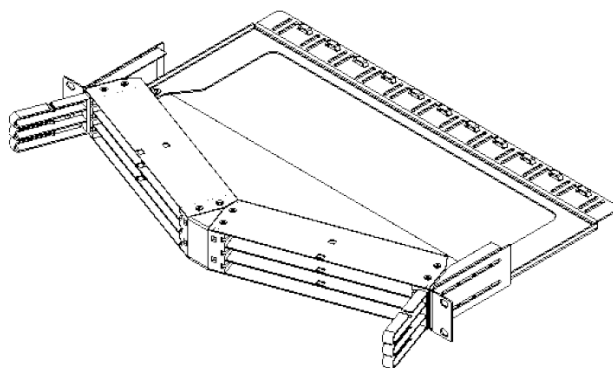

Panel is supplied unloaded and the modules and plates are supplied separately.

FEATURES

- ✓ 6 Slots NGX in 1U space
- ✓ Up to 144FO with LC
- ✓ Modular with MTP/MPO, Splicing, Direct Patching, Pre-terminated module or Copper module
- ✓ Open chassis free access module installation with front and rear access

APPLICATIONS

- ✓ Datacenter & Enterprise network
- ✓ Indoor application
- ✓ Accepts Indoor and Outdoor Cables
- ✓ Patent pending

SPECIFICATIONS

Mounting Type	Rack 19"
Height Unit	1U
Material	Cold rolled steel & Stainless Steel
Housing Color	Black
Application	Indoor IP20
Lockable	Optional
Dimensions (W x D x H in MM)	488 x 316.6 x 44
Net Weight	4.5KG

DESIGN – HARDWARE

Opening Type	Fixed Tray
Access Type	Front & Rear loading of modules
Front Cable Management	Side cable manager
Cable Entry Direction	Rear
Rear Cable Management	Cable manager
Slot Type	NGX Modules
Number of Slots	6
Fiber Capacity	144 in LC

ORDER INFORMATION

Product	Part Number	Product Description
	NGXPP02	1U 6 slots NGX Angled Modular Patch Panel Unloaded

TECHNICAL DRAWING

RELATED PRODUCTS AND ACCESSORIES

Product	Part Number	Product Description
	NGXCA01	NGX Module MPO (ELITE)M-LC/UPC 24FO SMF OS2 Polarity A/C
	NGXCA02	NGX Module MPO (ELITE)M-LC/APC 24FO SMF OS2 Polarity A/C
	NGXCA03	NGX Module MPO (ELITE)M-LC 24FO MM 50/125 OM4 Polarity A/C
	NGXCA04	NGX Module MPO (ELITE)M-SC/UPC 12FO SMF OS2 Polarity A/C
	NGXCA05	NGX Module MPO (ELITE)M-SC/APC 12FO SMF OS2 Polarity A/C
	NGXCA06	NGX Module MPO (ELITE)M-SC 12FO MM 50/125 OM4 Polarity A/C
	NGXCA01X	NGX Module 1xMPO-24(ELITE)M-LC/UPC 24FO SM 100G to 10G
	NGXCA03X	NGX Module 1xMPO-24(ELITE)M-LC24FO MM OM4 100G to 10G