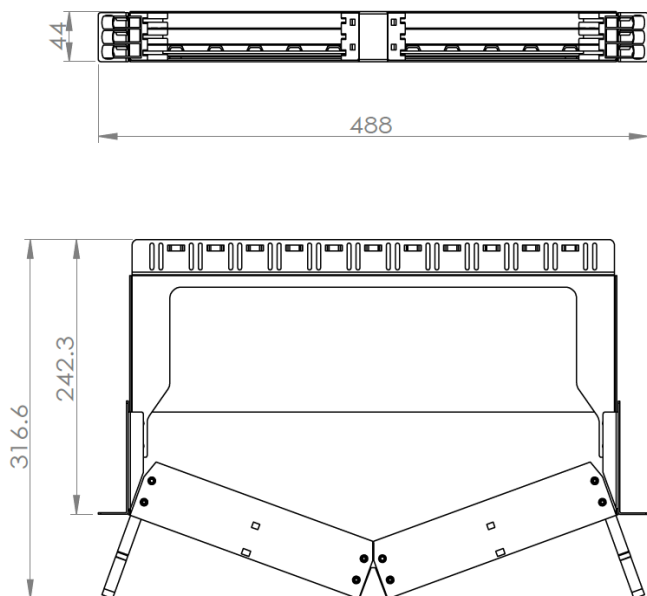

TECHNICAL DRAWING

RELATED PRODUCTS AND ACCESSORIES

Product	Part Number	Product Description
	NGXCA01	NGX Module MPO (ELITE)M-LC/UPC 24FO SMF OS2 Polarity A/C
	NGXCA02	NGX Module MPO (ELITE)M-LC/APC 24FO SMF OS2 Polarity A/C
	NGXCA03	NGX Module MPO (ELITE)M-LC 24FO MM 50/125 OM4 Polarity A/C
	NGXCA04	NGX Module MPO (ELITE)M-SC/UPC 12FO SMF OS2 Polarity A/C
	NGXCA05	NGX Module MPO (ELITE)M-SC/APC 12FO SMF OS2 Polarity A/C
	NGXCA06	NGX Module MPO (ELITE)M-SC 12FO MM 50/125 OM4 Polarity A/C
	NGXCA01X	NGX Module 1xMPO-24(ELITE)M-LC/UPC 24FO SM 100G to 10G
	NGXCA03X	NGX Module 1xMPO-24(ELITE)M-LC24FO MM OM4 100G to 10G