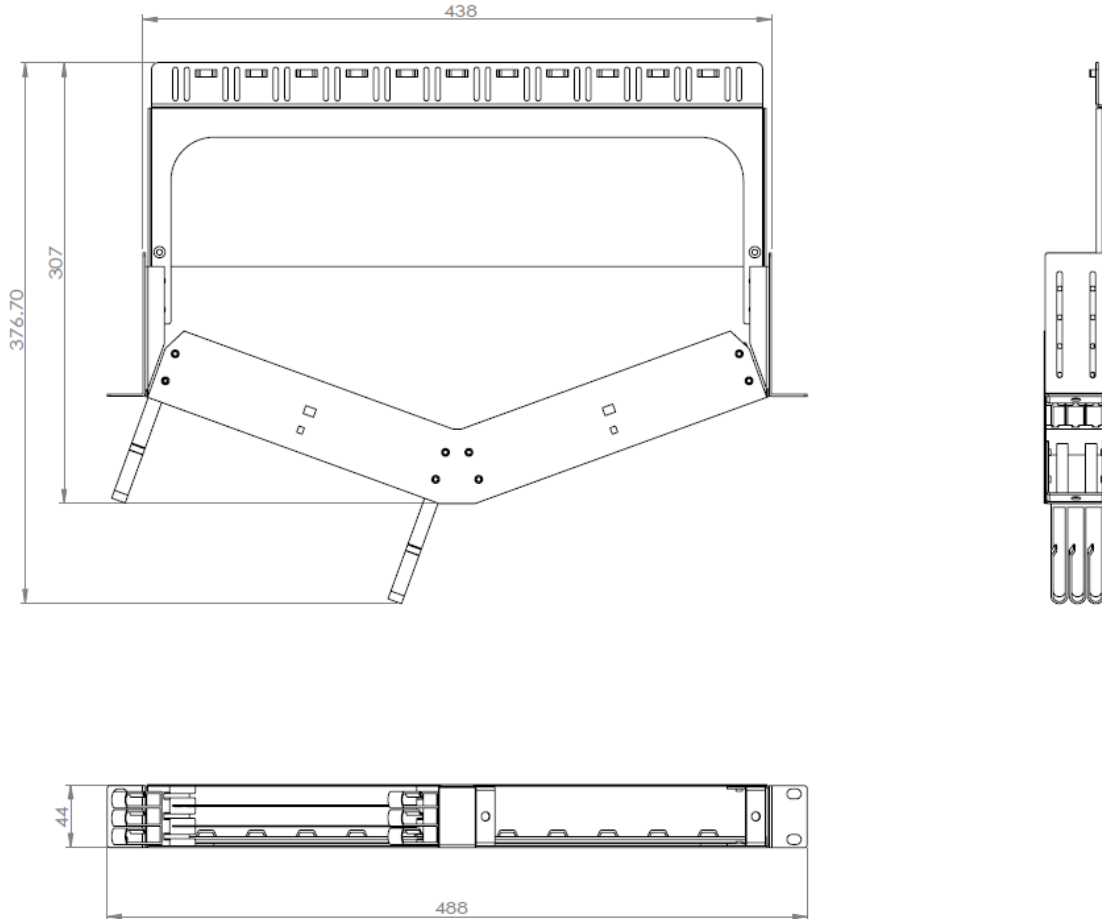

TECHNICAL DRAWING

RELATED PRODUCTS AND ACCESSORIES

Product	Part Number	Product Description
	NGXCA01	NGX Module MPO (ELITE)M-LC/UPC 24FO SMF OS2 Polarity A/C
	NGXCA02	NGX Module MPO (ELITE)M-LC/APC 24FO SMF OS2 Polarity A/C
	NGXCA03	NGX Module MPO (ELITE)M-LC 24FO MM 50/125 OM4 Polarity A/C
	NGXCA04	NGX Module MPO (ELITE)M-SC/UPC 12FO SMF OS2 Polarity A/C
	NGXCA05	NGX Module MPO (ELITE)M-SC/APC 12FO SMF OS2 Polarity A/C
	NGXCA06	NGX Module MPO (ELITE)M-SC 12FO MM 50/125 OM4 Polarity A/C