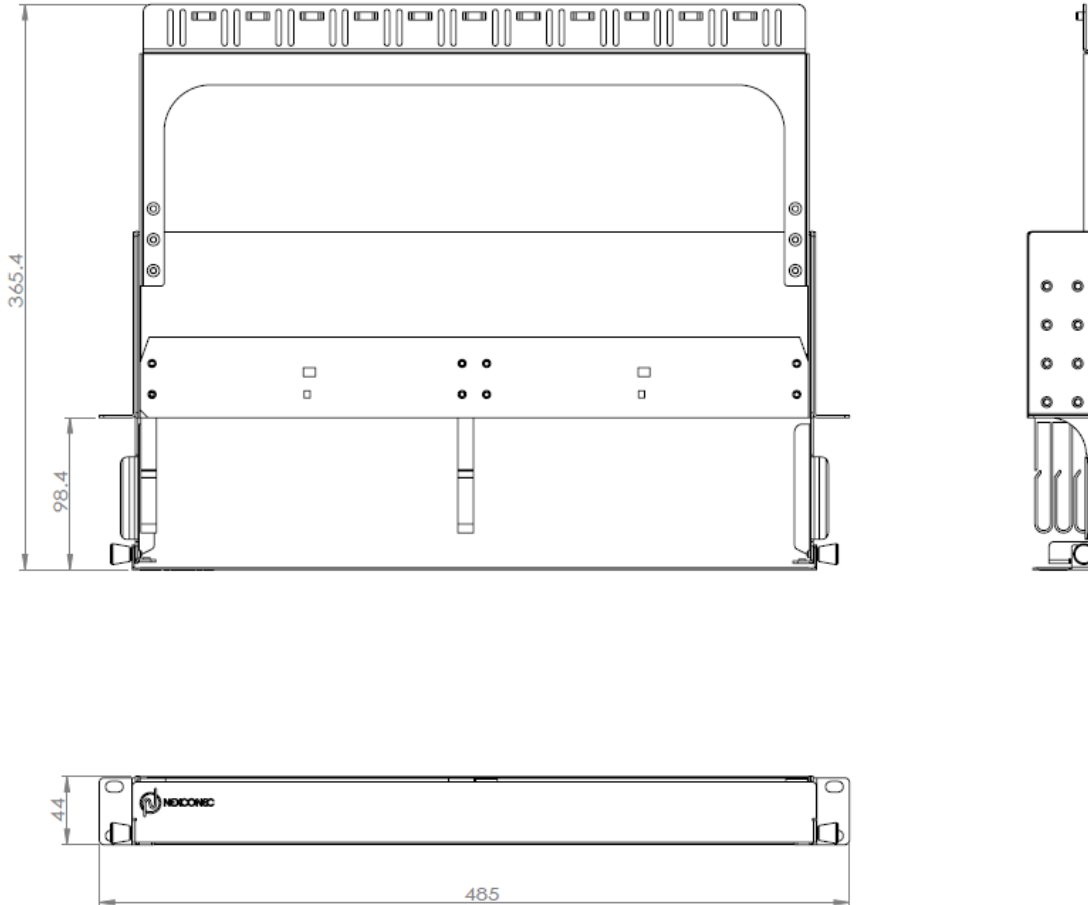

TECHNICAL DRAWING

RELATED PRODUCTS AND ACCESSORIES

Product	Part Number	Product Description
	NGXCA01	NGX Module MPO (ELITE)M-LC/UPC 24FO SMF OS2 Polarity A/C
	NGXCA02	NGX Module MPO (ELITE)M-LC/APC 24FO SMF OS2 Polarity A/C
	NGXCA03	NGX Module MPO (ELITE)M-LC 24FO MM 50/125 OM4 Polarity A/C
	NGXCA04	NGX Module MPO (ELITE)M-SC/UPC 12FO SMF OS2 Polarity A/C
	NGXCA05	NGX Module MPO (ELITE)M-SC/APC 12FO SMF OS2 Polarity A/C
	NGXCA06	NGX Module MPO (ELITE)M-SC 12FO MM 50/125 OM4 Polarity A/C