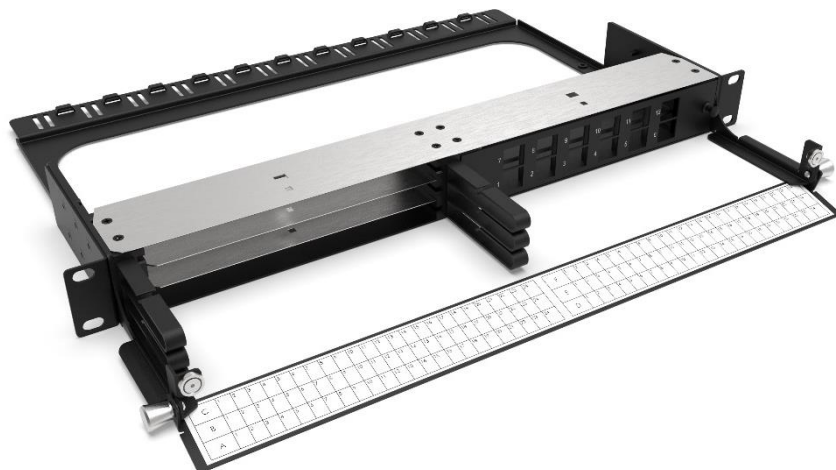

1U NGX HYBRID FIBER & COPPER MODULAR PANEL - **NGXPP03**

Browse on Mobile

 Browse on Web

NEXCONEC[®] NGX High-Density Frame accepts up to 3 NGX Modules for a total of 72FO with LC configuration and 12 Keystone jacks. Modular Fiber panel for multi-application with MPO System, Pre-terminated custom modules, Patch-Thru, Next-Gen Transition modules 40G-10G, or conventional splicing. Copper module available with Cat6, Cat6A Shielded & Unshielded.

Easy front access with cable manager and removable hinged door, which provides protection of the patch cords as well as labelling. The NGX panels are supplied unloaded and the modules and plates supplied separately.

FEATURES

- ✓ 3 Fiber slots NGX in 1U space
- ✓ Up to 72FO with LC
- ✓ Up to 12 Keystones Jacks 6/6A UTP & STP
- ✓ Modular Fiber connectivity with MPO/MTP, Splicing, Direct Patching, Pre-terminated module
- ✓ Open chassis free access module installation with front and rear access

APPLICATIONS

- ✓ Datacenter & Enterprise network
- ✓ Indoor application
- ✓ Accepts Indoor and Outdoor Cables
- ✓ Patent pending

SPECIFICATIONS

Mounting Type	Rack 19"
Height Unit	1U
Material	Cold rolled steel & Stainless Steel
Housing Color	Black & Silver
Application	Indoor IP20
Dimensions (W x D x H in MM)	485 x 365.4 x 44
Net Weight	5KG