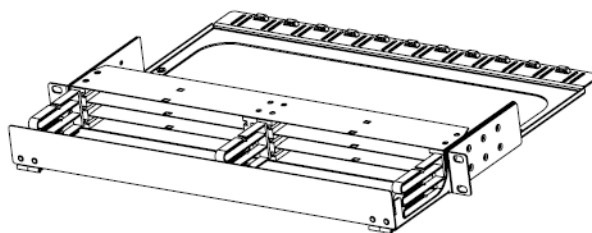

Panel is supplied unloaded and the modules and plates are supplied separately.

FEATURES

- ✓ 6 Slots NGX in 1U space
- ✓ Up to 144FO with LC
- ✓ Modular with MPO/MTP, Splicing, Direct Patching, Pre-terminated module or Copper module
- ✓ Open chassis free access module installation with front and rear access

APPLICATIONS

- ✓ Datacenter & Enterprise network
- ✓ Indoor application
- ✓ Accepts Indoor and Outdoor Cables
- ✓ Patent pending

SPECIFICATIONS

Mounting Type	Rack 19"
Height Unit	1U
Material	Cold rolled steel & Stainless Steel
Housing Color	Black
Application	Indoor IP20
Lockable	Optional
Dimensions (W x D x H in MM)	485 x 365 x 44
Net Weight	3KG

DESIGN – HARDWARE

Opening Type	Fixed Tray
Access Type	Front & Rear loading of modules
Front Cable Management	Removable Hinged drop-down door
Cable Entry Direction	Removable rear manager
Rear Cable Management	Cable manager
Slot Type	NGX Modules
Number of Slots	6
Fiber Capacity	144 in LC

ORDER INFORMATION

Product	Part Number	Product Description
	NGXPP01	1U 6 slots NGX Modular Patch Panel Unloaded

TECHNICAL DRAWING

RELATED PRODUCTS AND ACCESSORIES

Product	Part Number	Product Description
	NGXCA01	NGX Module MPO (ELITE)M-LC/UPC 24FO SMF OS2 Polarity A/C
	NGXCA02	NGX Module MPO (ELITE)M-LC/APC 24FO SMF OS2 Polarity A/C
	NGXCA03	NGX Module MPO (ELITE)M-LC 24FO MM 50/125 OM4 Polarity A/C
	NGXCA04	NGX Module MPO (ELITE)M-SC/UPC 12FO SMF OS2 Polarity A/C
	NGXCA05	NGX Module MPO (ELITE)M-SC/APC 12FO SMF OS2 Polarity A/C
	NGXCA06	NGX Module MPO (ELITE)M-SC 12FO MM 50/125 OM4 Polarity A/C
	NGXCA01X	NGX Module 1xMPO-24(ELITE)M-LC/UPC 24FO SM 100G to 10G
	NGXCA03X	NGX Module 1xMPO-24(ELITE)M-LC24FO MM OM4 100G to 10G