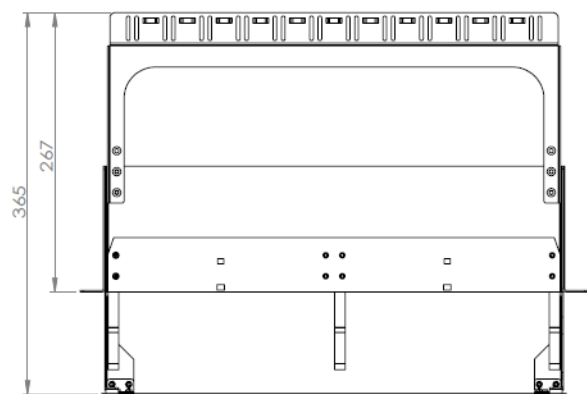

TECHNICAL DRAWING

RELATED PRODUCTS AND ACCESSORIES

Product	Part Number	Product Description
	NGXCA01	NGX Module MPO (ELITE)M-LC/UPC 24FO SMF OS2 Polarity A/C
	NGXCA02	NGX Module MPO (ELITE)M-LC/APC 24FO SMF OS2 Polarity A/C
	NGXCA03	NGX Module MPO (ELITE)M-LC 24FO MM 50/125 OM4 Polarity A/C
	NGXCA04	NGX Module MPO (ELITE)M-SC/UPC 12FO SMF OS2 Polarity A/C
	NGXCA05	NGX Module MPO (ELITE)M-SC/APC 12FO SMF OS2 Polarity A/C
	NGXCA06	NGX Module MPO (ELITE)M-SC 12FO MM 50/125 OM4 Polarity A/C
	NGXCA01X	NGX Module 1xMPO-24(ELITE)M-LC/UPC 24FO SM 100G to 10G
	NGXCA03X	NGX Module 1xMPO-24(ELITE)M-LC24FO MM OM4 100G to 10G