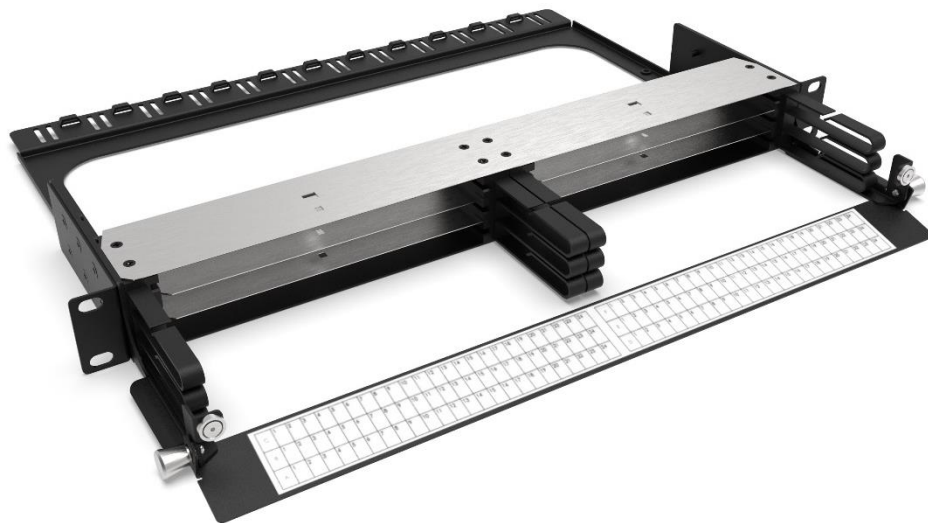

1U NGX HD MODULAR PANEL (UP TO 144FO) - **NGXPP01**

Browse on Mobile

 [Browse on Web](#)

NEXCONEC[®] NGX High-Density Frame accepts up to 6 NGX Modules for a total of 144FO with LC configuration. Modular panel for multi-application with MPO System, Pre-terminated custom modules, Patch-Thru, Next-Gen Transition modules 40G-10G, or conventional splicing. Easy front access with cable manager and hinged front door, which provides protection of the patch cords as well as labelling.

Panel is supplied unloaded and the modules and plates are supplied separately.

FEATURES

- ✓ 6 Slots NGX in 1U space
- ✓ Up to 144FO with LC
- ✓ Modular with MPO/MTP, Splicing, Direct Patching, Pre-terminated module or Copper module
- ✓ Open chassis free access module installation with front and rear access

APPLICATIONS

- ✓ Datacenter & Enterprise network
- ✓ Indoor application
- ✓ Accepts Indoor and Outdoor Cables
- ✓ Patent pending

SPECIFICATIONS

Mounting Type	Rack 19"
Height Unit	1U
Material	Cold rolled steel & Stainless Steel
Housing Color	Black
Application	Indoor IP20
Lockable	Optional
Dimensions (W x D x H in MM)	485 x 365 x 44
Net Weight	3KG

DESIGN – HARDWARE

Opening Type	Fixed Tray
Access Type	Front & Rear loading of modules
Front Cable Management	Removable Hinged drop-down door
Cable Entry Direction	Removable rear manager
Rear Cable Management	Cable manager
Slot Type	NGX Modules
Number of Slots	6
Fiber Capacity	144 in LC