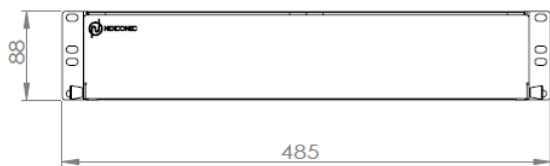

TECHNICAL DRAWING

RELATED PRODUCTS AND ACCESSORIES

Product	Part Number	Product Description
	NGXCA01	NGX Module MPO (ELITE)M-LC/UPC 24FO SMF OS2 Polarity A/C
	NGXCA02	NGX Module MPO (ELITE)M-LC/APC 24FO SMF OS2 Polarity A/C
	NGXCA03	NGX Module MPO (ELITE)M-LC 24FO MM 50/125 OM4 Polarity A/C
	NGXCA04	NGX Module MPO (ELITE)M-SC/UPC 12FO SMF OS2 Polarity A/C
	NGXCA05	NGX Module MPO (ELITE)M-SC/APC 12FO SMF OS2 Polarity A/C
	NGXCA06	NGX Module MPO (ELITE)M-SC 12FO MM 50/125 OM4 Polarity A/C
	NGXCA01X	NGX Module 1xMPO-24(ELITE)M-LC/UPC 24FO SM 100G to 10G
	NGXCA03X	NGX Module 1xMPO-24(ELITE)M-LC24FO MM OM4 100G to 10G