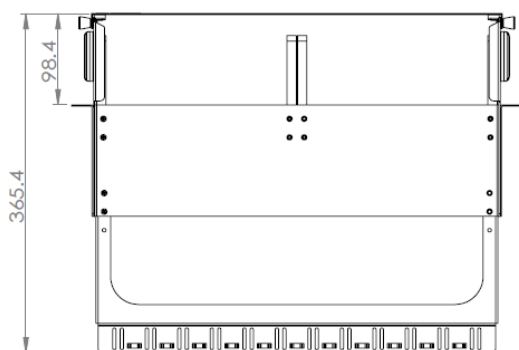

TECHNICAL DRAWING

RELATED PRODUCTS AND ACCESSORIES

Product	Part Number	Product Description
	NGXCA01	NGX Module MPO (ELITE)M-LC/UPC 24FO SMF OS2 Polarity A/C
	NGXCA02	NGX Module MPO (ELITE)M-LC/APC 24FO SMF OS2 Polarity A/C
	NGXCA03	NGX Module MPO (ELITE)M-LC 24FO MM 50/125 OM4 Polarity A/C
	NGXCA04	NGX Module MPO (ELITE)M-SC/UPC 12FO SMF OS2 Polarity A/C
	NGXCA05	NGX Module MPO (ELITE)M-SC/APC 12FO SMF OS2 Polarity A/C
	NGXCA06	NGX Module MPO (ELITE)M-SC 12FO MM 50/125 OM4 Polarity A/C
	NGXCA01X	NGX Module 1xMPO-24(ELITE)M-LC/UPC 24FO SM 100G to 10G
	NGXCA03X	NGX Module 1xMPO-24(ELITE)M-LC24FO MM OM4 100G to 10G