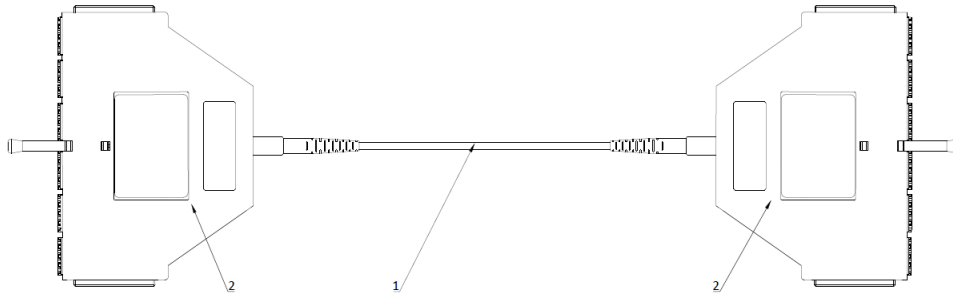

✓ **NGX LC Pre-terminated Module to 24FO NGX LC Pre-terminated Module**