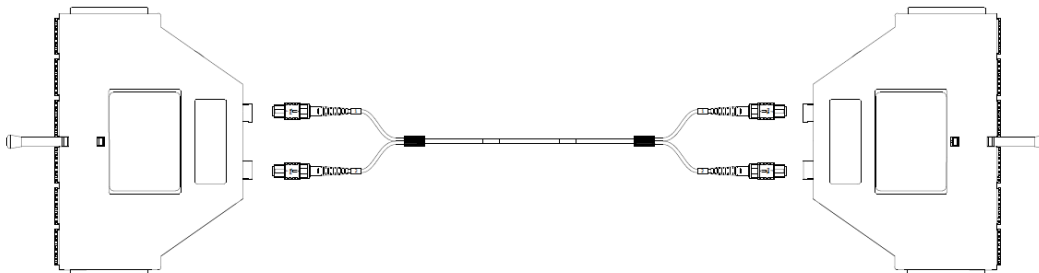

NGXPT01	NGX Patching Module for 24FO LC SM Blue Adapters
	NGXPT02	NGX Patching Module for 24FO LC SM Green Adapters
	NGXPT03	NGX Patching Module for 24FO LC MM Aqua Adapters
	NGXPT04	NGX Patching Module for 12FO SC SM Blue Adapters
	NGXPT05	NGX Patching Module for 12FO SC SM Green Adapters
	NGXPT06	NGX Patching Module for 12FO SC MM Aqua Adapters
	NGXPTM01	NGX Preterm Module for 12 Ports MPO Adapter Key Up/Key Down
	NGXPTM02	NGX Preterm Module for 12 Ports MPO Adapter Key Up/Key Up
	NGXPL00	NGX Blank Plate
	NGXKJ00	NGX Copper Module 12P Keystone Jack Unloaded

APPLICATIONS NGX SOLUTION

✓ NGX MPO-LC Module 24FO – MPO-MPO Trunk 24FO - NGX MPO-LC Module 24FO