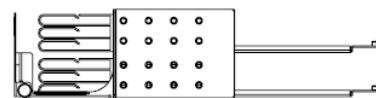

TECHNICAL DRAWING

RELATED PRODUCTS AND ACCESSORIES

Product	Part Number	Product Description
	NGXCA01	NGX Module MPO (ELITE)M-LC/UPC 24FO SMF OS2 Polarity A/C
	NGXCA02	NGX Module MPO (ELITE)M-LC/APC 24FO SMF OS2 Polarity A/C
	NGXCA03	NGX Module MPO (ELITE)M-LC 24FO MM 50/125 OM4 Polarity A/C
	NGXCA04	NGX Module MPO (ELITE)M-SC/UPC 12FO SMF OS2 Polarity A/C
	NGXCA05	NGX Module MPO (ELITE)M-SC/APC 12FO SMF OS2 Polarity A/C
	NGXCA06	NGX Module MPO (ELITE)M-SC 12FO MM 50/125 OM4 Polarity A/C
	NGXCA01X	NGX Module 1xMPO-24(ELITE)M-LC/UPC 24FO SM 100G to 10G
	NGXCA03X	NGX Module 1xMPO-24(ELITE)M-LC24FO MM OM4 100G to 10G