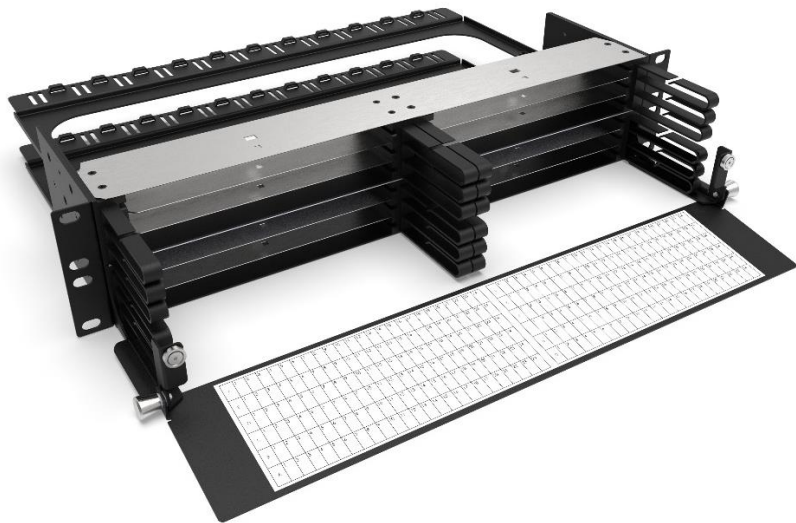

## 2U NGX HD MODULAR PANEL (UP TO 288FO) – **NGXPP21**

Browse on Mobile

 [Browse on Web](#)

NEXCONEC<sup>®</sup> NGX High-Density Frame accepts up to 12 NGX Modules for a total of 288FO with LC configuration. Modular panel for multi-application with MPO System, Pre-terminated custom modules, Patch-Thru, Next-Gen Transition modules 40G-10G, or conventional splicing.

Easy front access with cable manager and hinged front door, which provides protection of the patch cords as well as labelling.

Panel is supplied unloaded and the modules and plates are supplied separately.

### FEATURES

- ✓ 12 Slots NGX in 1U space
- ✓ Up to 288FO with LC
- ✓ Modular with MTP/MPO, Splicing, Direct Patching, Pre-terminated module or Copper module
- ✓ Open chassis free access module installation with front and rear access

## SPECIFICATIONS

<b>Mounting Type</b>	Rack 19"
<b>Height Unit</b>	2U
<b>Material</b>	Cold rolled steel & Stainless Steel
<b>Housing Color</b>	Black
<b>Application</b>	Indoor IP20
<b>Lockable</b>	Optional
<b>Dimensions (W x D x H in MM)</b>	485 x 365.4 x 88
<b>Net Weight</b>	5KG