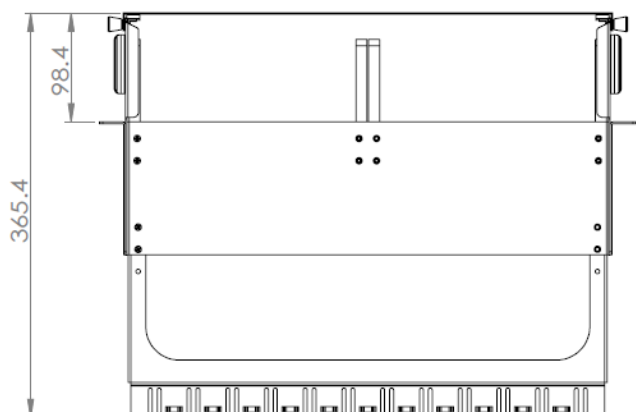

TECHNICAL DRAWING

RELATED PRODUCTS AND ACCESSORIES

Product	Part Number	Product Description
	NGXCA01	NGX Module MPO (ELITE)M-LC/UPC 24FO SMF OS2 Polarity A/C
	NGXCA02	NGX Module MPO (ELITE)M-LC/APC 24FO SMF OS2 Polarity A/C
	NGXCA03	NGX Module MPO (ELITE)M-LC 24FO MM 50/125 OM4 Polarity A/C
	NGXCA04	NGX Module MPO (ELITE)M-SC/UPC 12FO SMF OS2 Polarity A/C
	NGXCA05	NGX Module MPO (ELITE)M-SC/APC 12FO SMF OS2 Polarity A/C
	NGXCA06	NGX Module MPO (ELITE)M-SC 12FO MM 50/125 OM4 Polarity A/C