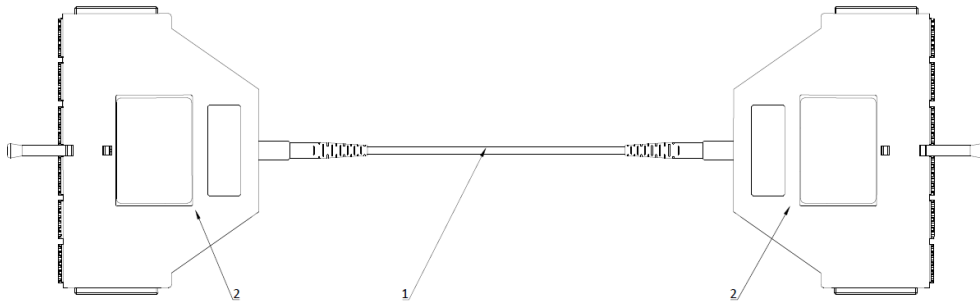

- ✓ **NXG LC Pre-terminated Module to 24FO NXG LC Pre-terminated Module**