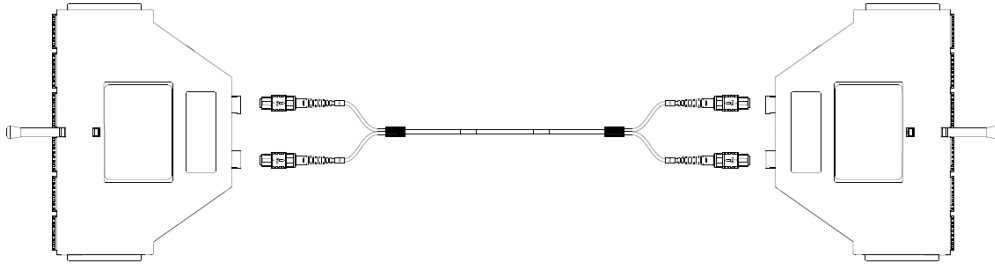

APPLICATIONS NGX SOLUTION

- ✓ **NGX MPO-LC Module 24FO – MPO-MPO Trunk 24FO - NGX MPO-LC Module 24FO**