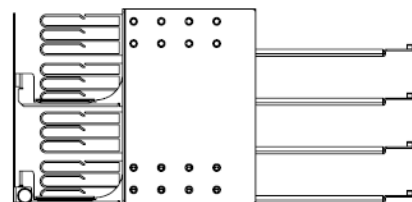

TECHNICAL DRAWING

RELATED PRODUCTS AND ACCESSORIES

Product	Part Number	Product Description
	NGXCA01	NGX Module MPO (ELITE)M-LC/UPC 24FO SMF OS2 Polarity A/C
	NGXCA02	NGX Module MPO (ELITE)M-LC/APC 24FO SMF OS2 Polarity A/C
	NGXCA03	NGX Module MPO (ELITE)M-LC 24FO MM 50/125 OM4 Polarity A/C
	NGXCA04	NGX Module MPO (ELITE)M-SC/UPC 12FO SMF OS2 Polarity A/C
	NGXCA05	NGX Module MPO (ELITE)M-SC/APC 12FO SMF OS2 Polarity A/C
	NGXCA06	NGX Module MPO (ELITE)M-SC 12FO MM 50/125 OM4 Polarity A/C