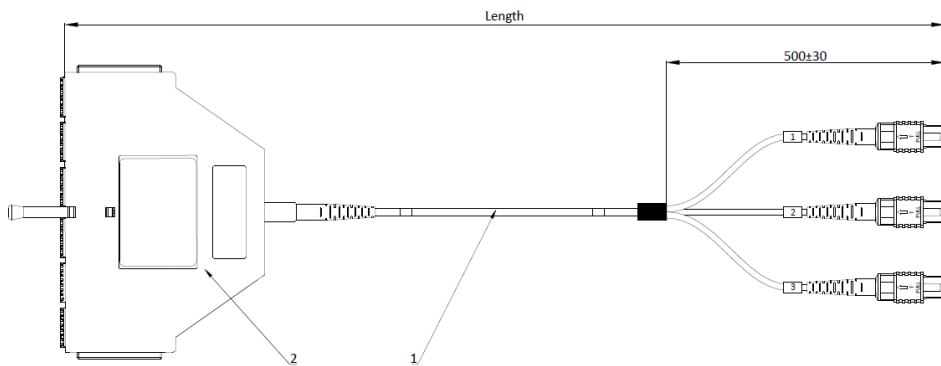

	NGXPM04	NGX Preterm Module for 12FO SC SM Blue Adapters
	NGXPM05	NGX Preterm Module for 12FO SC SM Green Adapters
	NGXPM06	NGX Preterm Module for 12FO SC MM Aqua Adapters
		<i>Custom cable assembly pre-installed into Preterm Modules</i>
	NGXPT01	NGX Patching Module for 24FO LC SM Blue Adapters
	NGXPT02	NGX Patching Module for 24FO LC SM Green Adapters
	NGXPT03	NGX Patching Module for 24FO LC MM Aqua Adapters
	NGXPT04	NGX Patching Module for 12FO SC SM Blue Adapters
	NGXPT05	NGX Patching Module for 12FO SC SM Green Adapters
	NGXPT06	NGX Patching Module for 12FO SC MM Aqua Adapters
	NGXPTM01	NGX Preterm Module for 12 Ports MPO Adapter Key Up/Key Down
	NGXPTM02	NGX Preterm Module for 12 Ports MPO Adapter Key Up/Key Up
	NGXPL00	NGX Blank Plate
	NGXKJ00	NGX Copper Module 12P Keystone Jack Unloaded

APPLICATIONS NGX SOLUTION

- ✓ **NGX MPO-LC Module 24FO – MPO-MPO Trunk 24FO - NGX MPO-LC Module 24FO**

- ✓ **NXG LC Pre-terminated Module to 24FO NXG LC Pre-terminated Module**

- ✓ **NGX 10G LC Pre-terminated Module to 24FO 3x MPO 8-Base 40G**

- ✓ **NGX LC Pre-Terminated Module to 24FO to 2xMPO 12-Base 10G**

✓ **NXG LC Module – Pre-terminated 24FO to 12 LC Duplex tailored Fanout**

✓ **NXG LC Module – Pre-terminated 24FO to 12 LC Duplex tailored Staggered Fanout**