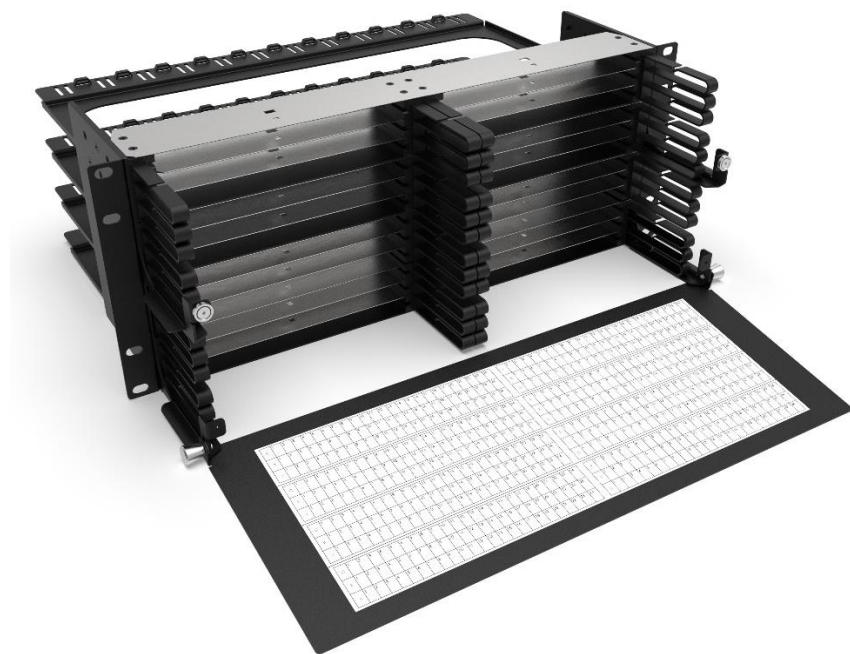

4U NGX HD MODULAR PANEL (UP TO 576FO) – **NGXPP41**

Browse on Mobile

 Browse on Web

NEXCONEC[®] NGX High-Density Frame accepts up to 24 NGX Modules for a total of 576FO with LC configuration. Modular panel for multi-application with MPO System, Pre-terminated custom modules, Patch-Thru, Next-Gen Transition modules 40G-10G, or conventional splicing. Easy front access with cable manager and hinged front door, which provides protection of the patch cords as well as labelling.

Panel is supplied unloaded and the modules and plates are supplied separately.

FEATURES

- ✓ 24 Slots NGX in 4U space
- ✓ Up to 576FO with LC
- ✓ Modular with MTP[®]/MPO, Splicing, Direct Patching, Pre-terminated module or Copper module
- ✓ Open chassis free access module installation with front and rear access

APPLICATIONS

- ✓ Datacenter & Enterprise network
- ✓ Indoor application
- ✓ Accepts Indoor and Outdoor Cables
- ✓ Patent pending

SPECIFICATIONS

Mounting Type	Rack 19"
Height Unit	4U
Material	Cold rolled steel & Stainless Steel
Housing Color	Black
Application	Indoor IP20
Lockable	Optional
Dimensions (W x D x H in MM)	485 x 365.4 x 176
Net Weight	8KG

DESIGN – HARDWARE

Opening Type	Fixed Tray
Access Type	Front & Rear loading of modules
Front Cable Management	Removable Hinged drop-down door
Cable Entry Direction	Removable rear manager
Rear Cable Management	Cable manager
Slot Type	NGX Modules
Number of Slots	24
Fiber Capacity	576 in LC