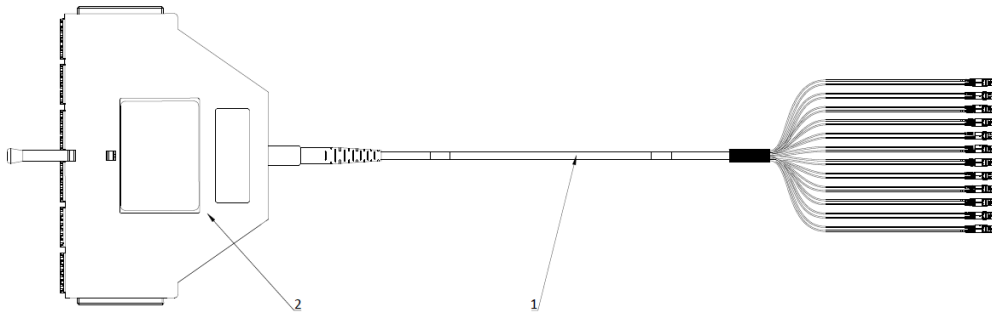

	NGXPM04	NGX Preterm Module for 12FO SC SM Blue Adapters
	NGXPM05	NGX Preterm Module for 12FO SC SM Green Adapters
	NGXPM06	NGX Preterm Module for 12FO SC MM Aqua Adapters
		<i>Custom cable assembly pre-installed into Preterm Modules</i>
	NGXPT01	NGX Patching Module for 24FO LC SM Blue Adapters
	NGXPT02	NGX Patching Module for 24FO LC SM Green Adapters
	NGXPT03	NGX Patching Module for 24FO LC MM Aqua Adapters
	NGXPT04	NGX Patching Module for 12FO SC SM Blue Adapters
	NGXPT05	NGX Patching Module for 12FO SC SM Green Adapters
	NGXPT06	NGX Patching Module for 12FO SC MM Aqua Adapters
	NGXPTM01	NGX Preterm Module for 12 Ports MPO Adapter Key Up/Key Down
	NGXPTM02	NGX Preterm Module for 12 Ports MPO Adapter Key Up/Key Up
	NGXPL00	NGX Blank Plate
	NGXKJ00	NGX Copper Module 12P Keystone Jack Unloaded

APPLICATIONS NGX SOLUTION

- ✓ **NGX MPO-LC Module 24FO – MPO-MPO Trunk 24FO - NGX MPO-LC Module 24FO**

- ✓ **NXG LC Pre-terminated Module to 24FO NXG LC Pre-terminated Module**

- ✓ **NGX 10G LC Pre-terminated Module to 24FO 3x MPO 8-Base 40G**

- ✓ **NGX LC Pre-Terminated Module to 24FO to 2xMPO 12-Base 10G**

✓ **NXG LC Module – Pre-terminated 24FO to 12 LC Duplex tailored Fanout**

✓ **NXG LC Module – Pre-terminated 24FO to 12 LC Duplex tailored Staggered Fanout**