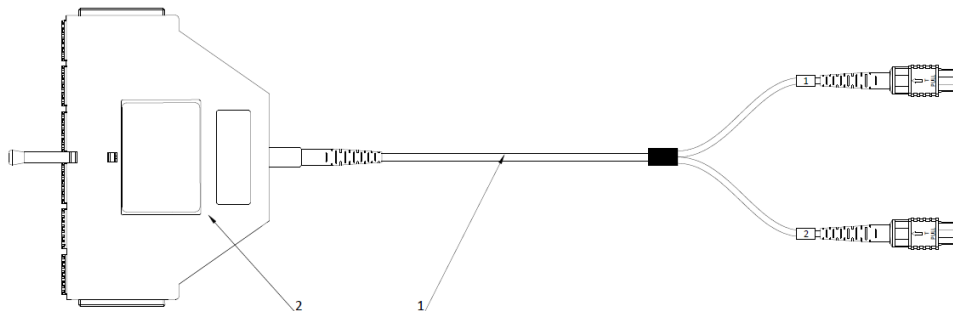

	NGXPM04	NGX Preterm Module for 12FO SC SM Blue Adapters
	NGXPM05	NGX Preterm Module for 12FO SC SM Green Adapters
	NGXPM06	NGX Preterm Module for 12FO SC MM Aqua Adapters
		<i>Custom cable assembly pre-installed into Preterm Modules</i>
	NGXPT01	NGX Patching Module for 24FO LC SM Blue Adapters
	NGXPT02	NGX Patching Module for 24FO LC SM Green Adapters
	NGXPT03	NGX Patching Module for 24FO LC MM Aqua Adapters
	NGXPT04	NGX Patching Module for 12FO SC SM Blue Adapters
	NGXPT05	NGX Patching Module for 12FO SC SM Green Adapters
	NGXPT06	NGX Patching Module for 12FO SC MM Aqua Adapters
	NGXPTM01	NGX Preterm Module for 12 Ports MPO Adapter Key Up/Key Down
	NGXPTM02	NGX Preterm Module for 12 Ports MPO Adapter Key Up/Key Up
	NGXPL00	NGX Blank Plate
	NGXKJ00	NGX Copper Module 12P Keystone Jack Unloaded

APPLICATIONS NGX SOLUTION

- ✓ **NGX MPO-LC Module 24FO – MPO-MPO Trunk 24FO - NGX MPO-LC Module 24FO**

- ✓ **NXG LC Pre-terminated Module to 24FO NXG LC Pre-terminated Module**

- ✓ **NGX 10G LC Pre-terminated Module to 24FO 3x MPO 8-Base 40G**

- ✓ **NGX LC Pre-Terminated Module to 24FO to 2xMPO 12-Base 10G**

✓ **NXG LC Module – Pre-terminated 24FO to 12 LC Duplex tailored Fanout**

✓ **NXG LC Module – Pre-terminated 24FO to 12 LC Duplex tailored Staggered Fanout**