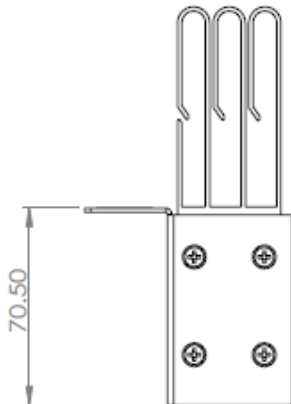

TECHNICAL DRAWING