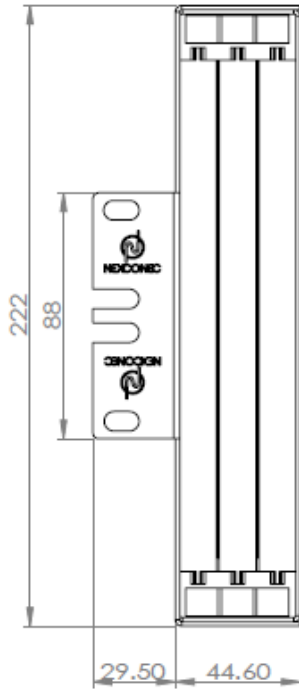

TECHNICAL DRAWING