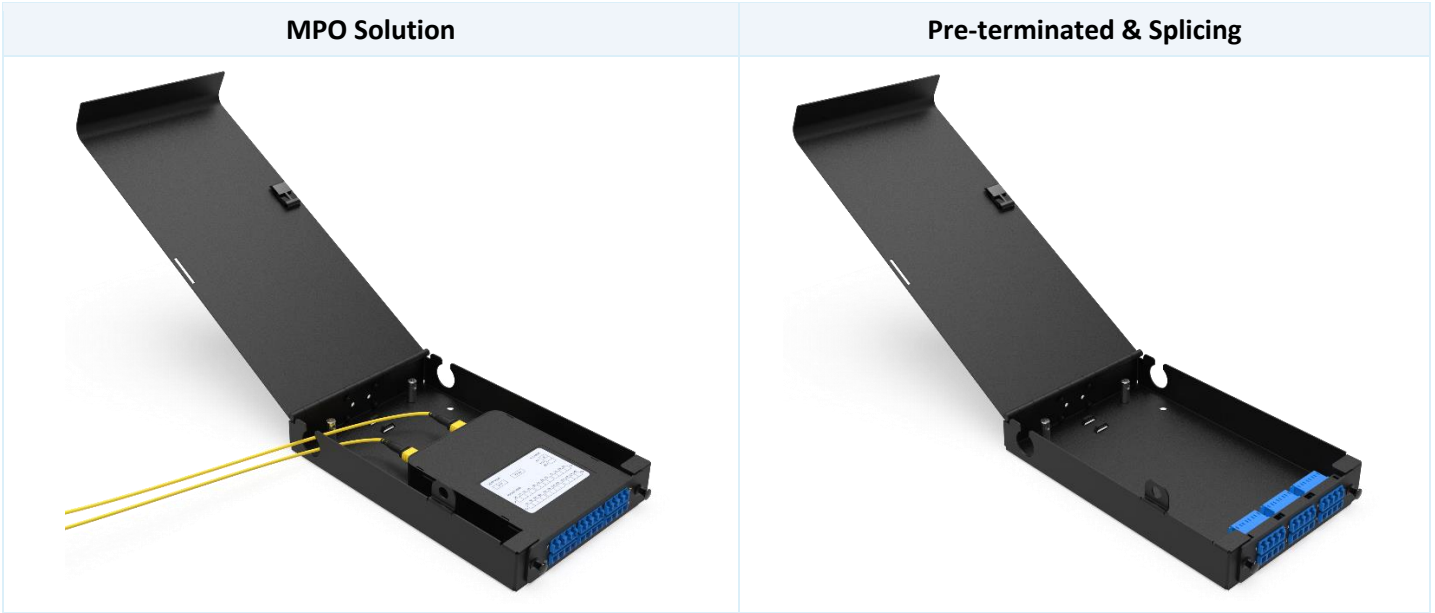

APPLICATION