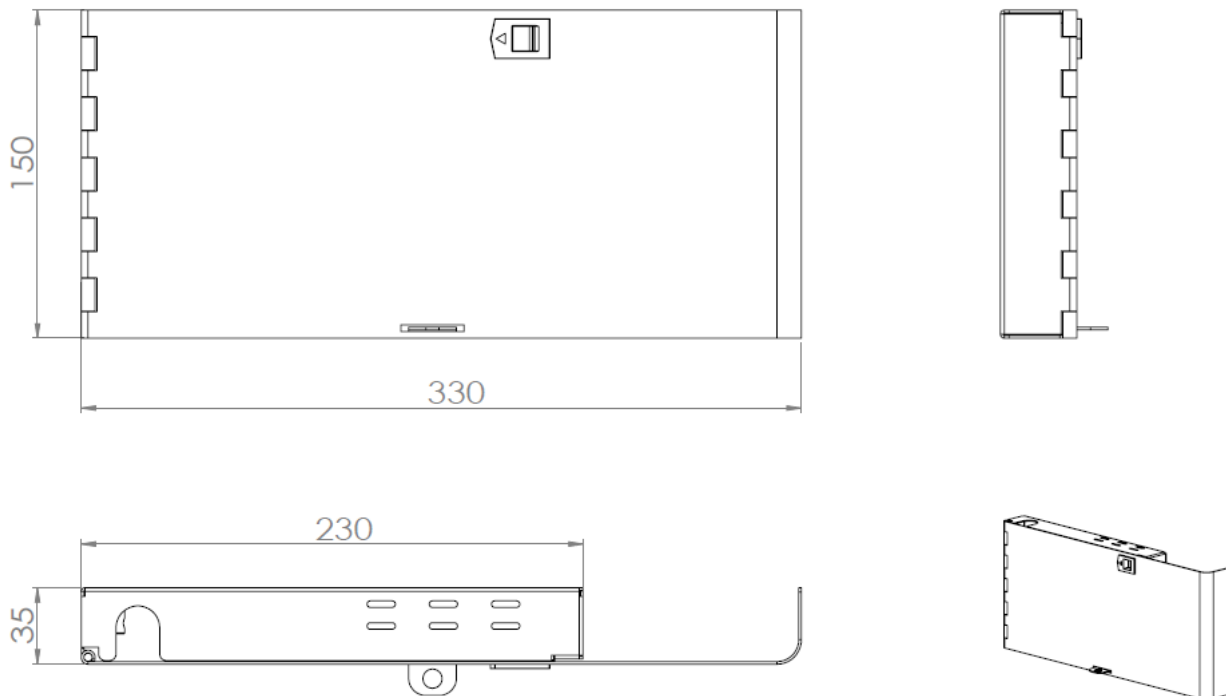

APPLICATIONS

- ✓ FTTX Deployment & Enterprise network
- ✓ Indoor application
- ✓ Accepts Indoor and Outdoor Pre-terminated cables and MTP system or Splicing

SPECIFICATIONS

Mounting Type	Wall
Material	Cold rolled steel
Housing Colour	Black
Application	Indoor IP20
Lockable	Yes
Dimensions (W x D x H in MM)	330 x 150 x 35
Net Weight	1.75Kg

DESIGN - HARDWARE

Opening Type	Hinged Door
Access Type	Side access
Cable Management	No
Cable Entry Direction	Sides (Top/Bottom)
Slot Type	LGX Module and LGX Plate
Number of Slots	1
Fiber Capacity	24 in LC

ORDER INFORMATION

Product	Part Number	Product Description
	FW1MP3	Wall Mount Modular Box 1 slot LGX Unloaded

APPLICATION

TECHNICAL DRAWING

RELATED PRODUCT AND ACCESSORIES

Product	Part Number		Product Description
	Polarity A/C	Polarity Universal B	
	MP3CA01	MP3CA01U	LGX Module MPO-LC Elite 24FO SM
	MP3CA02	MP3CA02U	LGX Module MPO-LC/APC Elite 24FO SM
	MP3CA03	MP3CA03U	LGX Module MPO-LC Elite 24FO MM 50/125 OM3/4
	MP3CA04	MP3CA04U	LGX Module MPO-SC Elite 12FO SM
	MP3CA05	MP3CA05U	LGX Module MPO-SC/APC Elite 12FO SM
	MP3CA06	MP3CA06U	LGX Module MPO-SC Elite 12FO MM 50/125 OM3/4
	MP3CA07	MP3CA07U	LGX Module MPO-LC Elite 12FO SM
	MP3CA08	MP3CA08U	LGX Module MPO-LC/APC Elite 12FO SM
	MP3CA09	MP3CA09U	LGX Module MPO-LC Elite 12FO MM 50/125 OM3/4