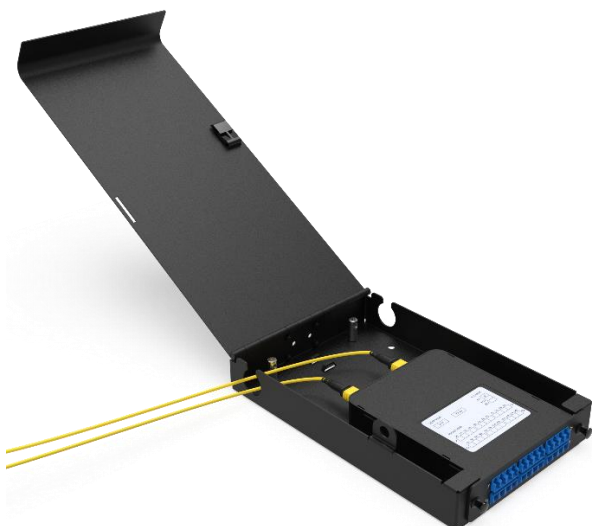

WALL MOUNT MODULAR BOX 1 SLOT LGX - FW1MP3

Browse on Mobile

 [Browse on Web](#)

Nexconec compact & low-profile modular wall box accepts 1 LGX Modules or LGX pass-thru adapter plates for a total of 24FO with LC configuration. Modular small factor box for multi-application with MPO System, Pre-terminated cables or conventional splicing.

Box is supplied unloaded and the modules and plates are supplied separately, as well as splicing accessories.

FEATURES

- ✓ 1 Slot LGX
- ✓ Up to 24FO in LC
- ✓ Modular with MPO Cassette or Adapter plates
- ✓ RoHS, REACH and SVHC

APPLICATIONS

- ✓ FTTX Deployment & Enterprise network
- ✓ Indoor application
- ✓ Accepts Indoor and Outdoor Pre-terminated cables and MTP system or Splicing

SPECIFICATIONS

Mounting Type	Wall
Material	Cold rolled steel
Housing Colour	Black
Application	Indoor IP20
Lockable	Yes
Dimensions (W x D x H in MM)	330 x 150 x 35
Net Weight	1.75Kg

DESIGN - HARDWARE

Opening Type	Hinged Door
Access Type	Side access
Cable Management	No
Cable Entry Direction	Sides (Top/Bottom)
Slot Type	LGX Module and LGX Plate
Number of Slots	1
Fiber Capacity	24 in LC