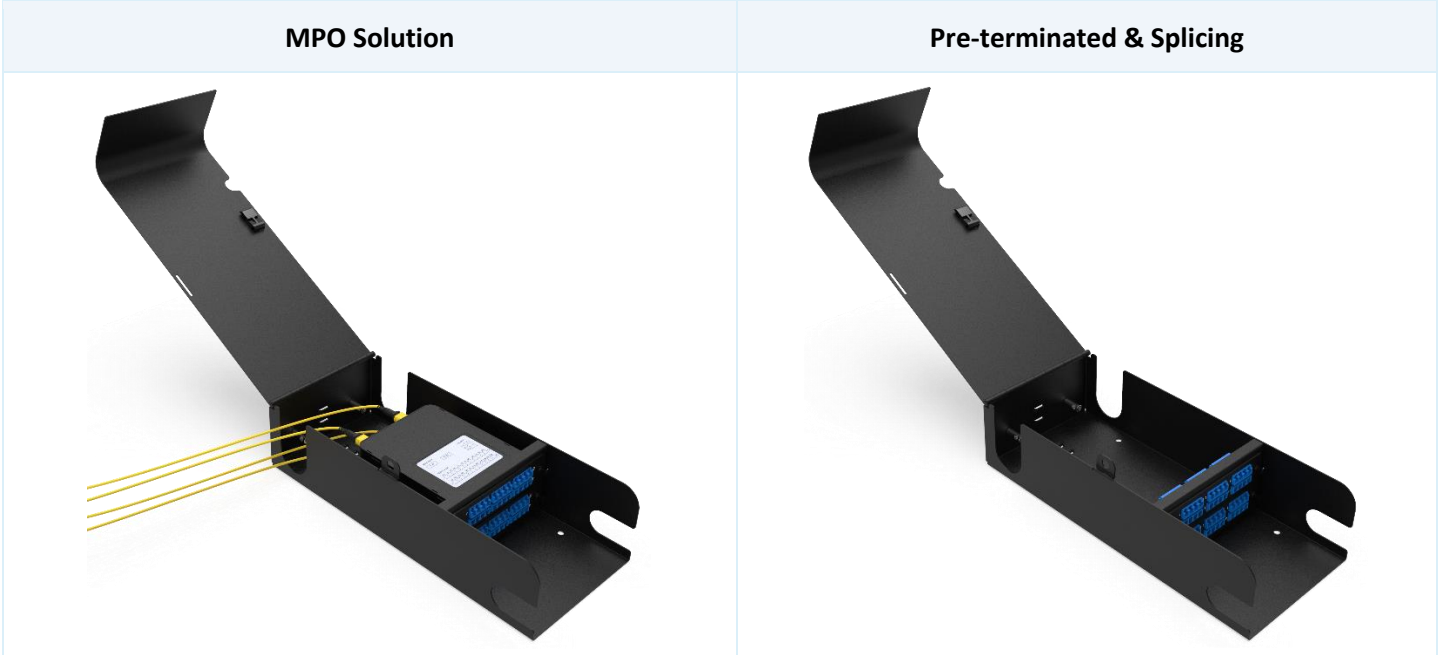

APPLICATION