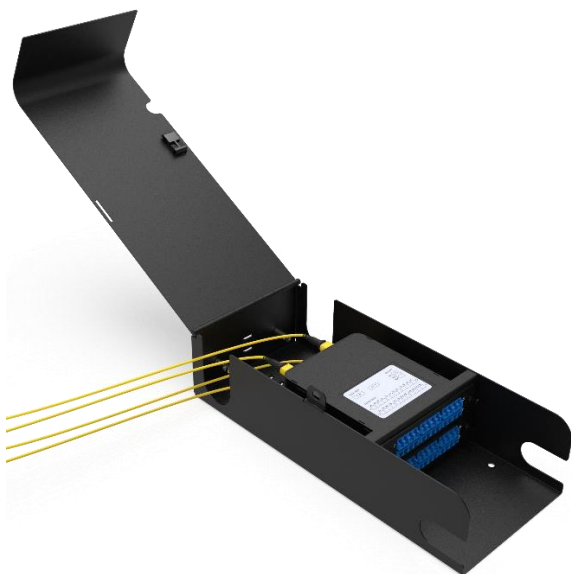

WALL MOUNT MODULAR BOX 2 SLOTS LGX - FW2MP3

Browse on Mobile

 [Browse on Web](#)

Nexconec modular wall box accepts 2 LGX Modules or LGX pass-thru adapter plates for a total of 48FO with LC configuration. Modular small factor box for multi-application with MPO System, Pre-terminated cables or conventional splicing.

Box is supplied unloaded and the modules and plates are supplied separately, as well as splicing accessories.

FEATURES

- ✓ 2 Slot LGX
- ✓ Up to 48FO in LC
- ✓ Modular with MPO Cassette or Adapter plates
- ✓ RoHS, REACH and SVHC

APPLICATIONS

- ✓ FTTX Deployment & Enterprise network
- ✓ Indoor application
- ✓ Accepts Indoor and Outdoor Pre-terminated cables and MTP system or Splicing

SPECIFICATIONS

Mounting Type	Wall
Material	Cold rolled steel
Housing Colour	Black
Application	Indoor IP20
Lockable	Yes
Dimensions (W x D x H in MM)	330x140x83
Net Weight	2.5kg

DESIGN - HARDWARE

Opening Type	Hinged Door
Access Type	Side access
Cable Entry Direction	Sides (Top/Bottom)
Slot Type	LGX Module and LGX Plate
Number of Slots	2
Fiber Capacity	48 in LC

ORDER INFORMATION