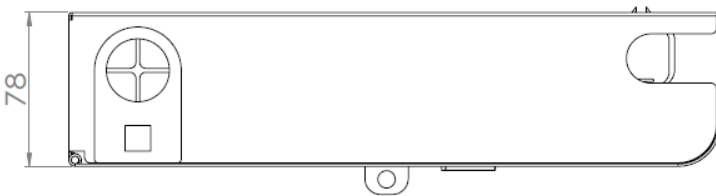

APPLICATIONS

- ✓ FTTX Deployment & Enterprise network
- ✓ Indoor application
- ✓ Accepts Indoor and Outdoor Pre-terminated cables and MTP system or Splicing

SPECIFICATIONS

Mounting Type	Wall
Material	Cold rolled steel
Housing Colour	Black
Application	Indoor IP20
Lockable	Yes
Dimensions (W x D x H in MM)	330x140x83
Net Weight	2.5kg

DESIGN - HARDWARE

Opening Type	Hinged Door
Access Type	Side access
Cable Entry Direction	Sides (Top/Bottom)
Slot Type	LGX Module and LGX Plate
Number of Slots	2
Fiber Capacity	48 in LC

ORDER INFORMATION

Product	Part Number	Product Description
	FW2MP3	Wall Mount Modular Box 2 slot LGX Unloaded

APPLICATION

TECHNICAL DRAWING

RELATED PRODUCT AND ACCESSORIES

Product	Part Number		Product Description
	Polarity A/C	Polarity Universal B	
	MP3CA01	MP3CA01U	LGX Module MPO-LC Elite 24FO SM
	MP3CA02	MP3CA02U	LGX Module MPO-LC/APC Elite 24FO SM
	MP3CA03	MP3CA03U	LGX Module MPO-LC Elite 24FO MM 50/125 OM3/4
	MP3CA04	MP3CA04U	LGX Module MPO-SC Elite 12FO SM
	MP3CA05	MP3CA05U	LGX Module MPO-SC/APC Elite 12FO SM
	MP3CA06	MP3CA06U	LGX Module MPO-SC Elite 12FO MM 50/125 OM3/4
	MP3CA07	MP3CA07U	LGX Module MPO-LC Elite 12FO SM
	MP3CA08	MP3CA08U	LGX Module MPO-LC/APC Elite 12FO SM
	MP3CA09	MP3CA09U	LGX Module MPO-LC Elite 12FO MM 50/125 OM3/4