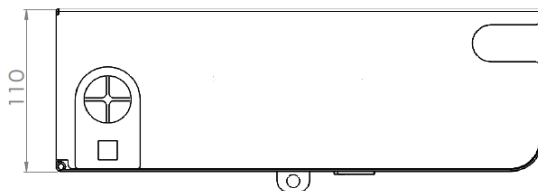

TECHNICAL DRAWING