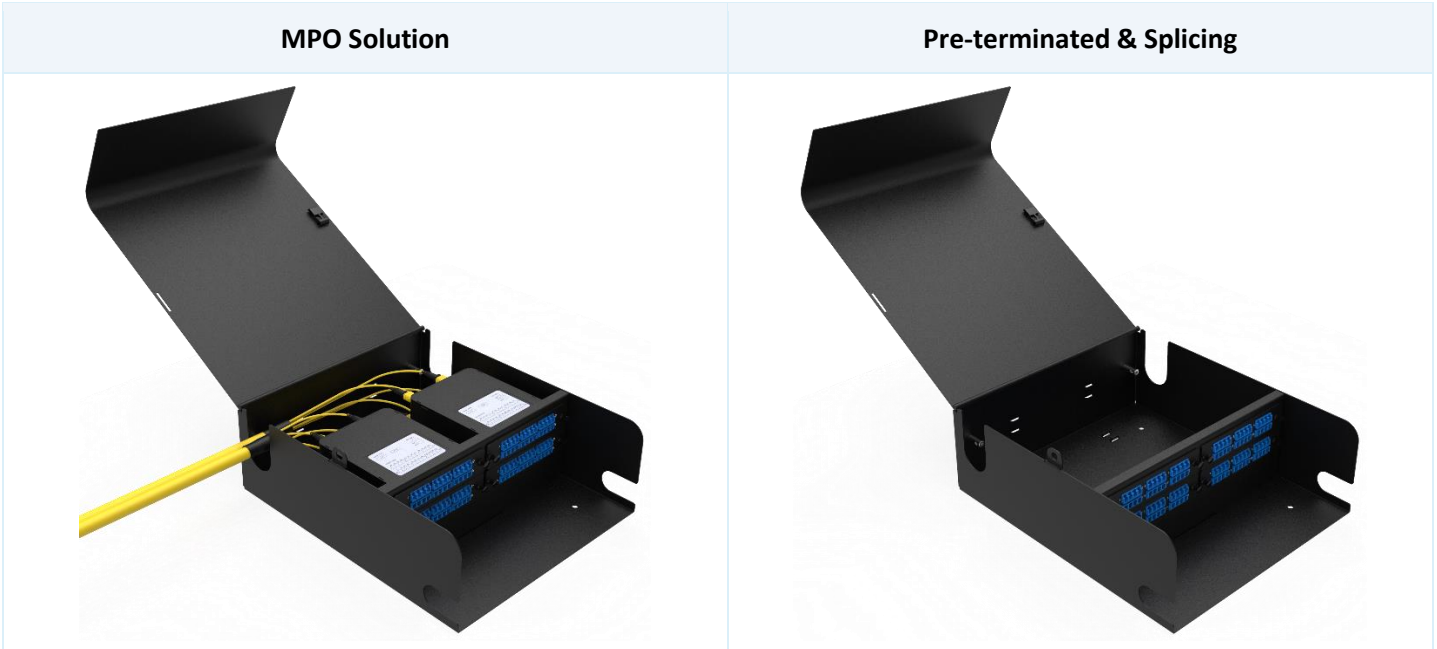

APPLICATION