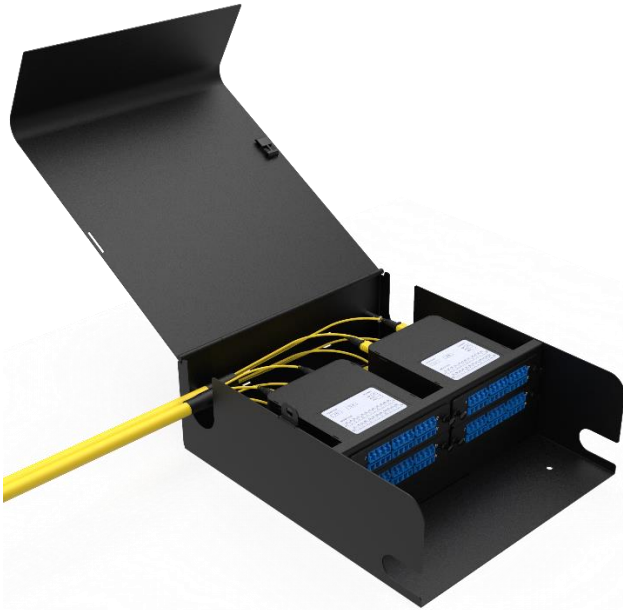

WALL MOUNT MODULAR BOX 4 SLOTS LGX - FW4MP3

Browse on Mobile

 Browse on Web

Nexconec modular wall box accepts 4 LGX Modules or LGX pass-thru adapter plates for a total of 96FO with LC configuration. Modular small factor box for multi-application with MPO System, Pre-terminated cables or conventional splicing.

Box is supplied unloaded and the modules and plates are supplied separately, as well as splicing accessories.

FEATURES

- ✓ 4 Slot LGX
- ✓ Up to 96FO in LC
- ✓ Modular with MPO Cassette or Adapter plates
- ✓ Cable slack storage

APPLICATIONS

- ✓ FTTX Deployment & Enterprise network
- ✓ Indoor application
- ✓ Accepts Indoor and Outdoor Pre-terminated cables and MTP system or Splicing

SPECIFICATIONS

Mounting Type	Wall
Material	Cold rolled steel
Housing Colour	Black
Application	Indoor IP20
Lockable	Yes
Dimensions (W x D x H in MM)	330 x 280 x 115
Net Weight	4.0 Kg

DESIGN - HARDWARE

Opening Type	Hinged Door
Access Type	Side access
Cable Entry Direction	Sides (Top/Bottom)
Slot Type	LGX Module and LGX Plate
Number of Slots	4
Fiber Capacity	96 in LC

ORDER INFORMATION